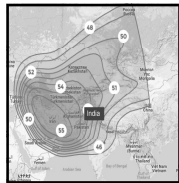

# CHANNEL GUIDE

**UPDATED AS OF 1<sup>ST</sup> SEPTEMBER 2024**

**FTA = Free To Air • SCR = Scrambled • Radio Channels in Italics**

SATELLITE & CABLE TV

49

SEPTEMBER 2024

FREQ/POL	CHANNEL	SR	FEC	FREE / SCRAM	NOTES
<b>INTELSAT-38/AzerSpace2 at 45.1 deg East: Bom Az 238 El 51, Blr Az 250 El 49, Del 232 El 41, Chennai Az 252 El 46, Bhopal Az 238 El 44 Cal Az 248 El 35</b>					
11510 V	Dialog DTH: Sony BBC Earth, National Geographic Wild Asia, Animal Planet India, Discovery Channel India, Discovery Science India, TLC India, National Geographic India, History TV 18, Travelxp HD, HGTV Asia, Food Network Asia, Sony Sports Ten 1, Ten Cricket, Sony Sports Ten 2, Eurosport Asia, Star Sports 1, Star Sports 2, HBO Signature Asia, HBO Family Asia, & flix, Hits Movies, Sony Pix, Hits, Zee Café, Warner TV Asia, AXN East Asia	27690	5/6	DVB-S	India Beam
11555 V	Dialog DTH:Discovery HD World India, Animal Planet India, AXN East Asia, Rock Entertainment, Star Movies Select, HBO Asia, Star Movies India, CinemaWorld, Cinemax Asia, HBO Hits, Star Sports 1, Star Sports Select HD1, Star Sports Select HD2, Sony Sports Ten 2, Sony Sports Ten 5, Premier Sports Asia	29900	2/3	DVB-S2	India Beam
11592 V	Dialog DTH: Channel One, Rupavahini, Channel Eye, ITN, Vasantham TV, TV Derana, Swarnavahini, Sirasa TV, Shakthi TV, TV 1, Hiru TV, TNL TV, Art, Ada Derana 24, Siyatha TV, Hariha TV, TV Didula, Rideo TV, Citi Hitz, Supreme TV, Rangiri Sri Lanka TV, Hi!! TV, Pragna TV, Damsathara TV, Jaya TV, The Buddhist TV	27690	5/6	DVB-S	India Beam
11637 V	Dialog DTH: Colors Infinity, FashionTV India, Fox Life India, Comedy Central India, Arirang World, Star Bharat India, SET India, Sony Max India, Star Gold India, Colors, Star Plus India, B4U Movies India, Star Gold Romance, Zee Cinema Asia, Colors Tamil, Sun TV, KTV, Star Vijay India, Kalaigarnar TV, Zee Tamil, Sirippoli, Guru TV, Nenasa Sinhala Grade 1-5, Nenasa Tamil Grade 1-5, Nenasa Sinhala Grade 6-9, Nenasa Tamil Grade 6-9, Nenasa Sinhala O/L, Nenasa Tamil O/L, Nenasa Sinhala A/L, Nenasa Tamil A/L	27690	5/6	Irdeto 2	India Beam
11675 V	Dialog TV: Shradddha TV, Swarga TV, Verbum TV, Aljazeera English, ABC Australia India, BBC News South Asia, CGTN, CNN International South Asia, NDTV 24x7, France 24 English, EuroNews English, Bloomberg TV Asia, CNBC Asia-Pacific, B4U Music India, VH1 India, Channel C, Sun Music, Zing Asia, Da Vinci Learning India, CBeebies Asia, Cartoon Network HD+, A Plus Kids TV, Nickelodeon South East Asia, Baby TV Asia, Disney Junior India, Nick Jr India	27690	5/6	DVB-S	India Beam
<b>AMOS 4 at 65 deg East</b>					
10735 V	DishHome DTH Nepal: Avenues Khabar, News 24, ABC News, Janata TV, Nice TV, Colors, Star Plus India, Zee TV India, SET India, MTV India, Zoom, Zing Asia, Discovery Channel India, Animal Planet India, National Geographic India, TLC India, Sony Pix, Star Movies India, Star Sports Select HD1, Sony Sports Ten 5, Sony Sports Ten 1	45000	1/2	DVB-S2/QPSK	India Beam
10789 V	DishHome DTH Nepal:Star Gold India, Sony Max India, Zee Cinema Asia, Star Sports 1, Star Sports 1 Hindi, Star Sports Select HD1, Sony Sports Ten 5, Sony Sports Ten 1, Sony Sports Ten 2, Sony Sports Ten 3, CNN International South Asia, BBC News South Asia, Aljazeera English, CNA, RT News, Zee News, Hungama TV, DishHome Cinema Ghar 888, Star Sports 1, Star Sports 2, Star Sports 1 Hindi, Star Sports Select HD2	45000	1/2	DVB-S2/QPSK	India Beam
10860 V	DishHome DTH Nepal:DishHome Showcase, Plus Movie, Kantipur TV, Image Channel, NTV National, Sagarmatha TV, Colors, Zee TV India, Star Plus HD India, Zee Cinema Asia, Star Gold HD India, HBO Asia, ACORAB, Radio Nepalbani, Nepal FM, Thaha Sanchar Network, Ujyaalo 90 Network, Janata Media Radio, BFBS Gurkha Network, Radio Nepal	45000	1/2	DVB-S2/QPSK	India Beam
10914 V	DishHome DTH Nepal:DishHome Showcase 2, DishHome Ramailo, D Movies, NTV Plus, NTV News, Mountain TV, Himalaya TV, AP1 HD, TV Today, Nari TV, Bhakti Darshan TV, Omkar TV, Deep TV, News Nepal, Bagmati TV, Global TV, Prabhu TV, Star Bharat India, Sony SAB India, KBS Korea, Zee Anmol, Colors Cineplex, Star Gold 2, & pictures, B4U Movies India, Goldmines, Zee Action, Star Utsav Movies, Sony Max 2, VH1 India, History TV 18, Discovery Science India, Discovery Turbo India, National Geographic Wild Asia, TV5Monde Asie, Sony BBC Earth, Star Movies India, Times Now, News 18, Zee Business, NDTV India, Aaj Tak, Nickelodeon India, BabyFirst TV, Discovery Kids India, Nick Jr India, Disney Channel India, Super Hungama, Sonic Nickelodeon, Disney Junior India, Aastha International	45000	2/3	DVB-S2/QPSK	India Beam
11235 V	DishHome DTH Nepal: Action Sports 1, Jhigu Nepa Channel, Comedy Plus, DishHome Cinema Ghar 108, DishHome Gunjan, DishHome Cine Hits, D Music, DishHome Junior, Academy 1, Madesh Plus, Action Sports 2, Business Plus, BTV Business, Universal TV HD, BM HD, Nepal Network TV, Movie Entertainment TV, Space 4K, Kasthamandap TV Gold, & TV, Colors Infinity, Colors Rishtey Asia, DD Bharati, Zee Bollywood, Zee Classic, MTV Beats, B4U Music India, NHK World Japan, CGTN, Arirang World, Star Sports 3, Star Sports Select HD2, DD Sports, ABP News India, EuroNews English, Peace of Mind TV, Sanskar TV, Discovery HD World India, Kantipur Cineplex, Nepal Radio Network	45000	2/3	DVB-S2/8PSK	India Beam
11289 V	DishHome DTH Nepal:Sarokar TV, NTV Kohalpur, NTV Itahari, Prime Times, Star Gold Select, DishHome Cinema Ghar 555, Sony Yay!, & TV, & pictures, HBO Signature Asia, HBO Hits, HBO Family Asia, Cinemax Asia, National Geographic India, Zee Café, AP1 TV, Kantipur TV	45000	2/3	DVB-S2/8PSK	India Beam
11360 V	DishHome TV NEPAL: Star Bharat India, SET India, Sony Max India, Star Gold Select, Star Movies Select, Sony Sports Ten 2, Sony Sports Ten 3, Animal Planet India, TLC HD India, NTV National, Himalaya TV, DishHome Ramailo, Action Sports 1, Action Sports 2, Cinemaghar International	45000	2/3	DVB-S2/8PSK	India Beam
12660 V	DishHome TV NEPAL: Baby TV Asia, Colors Infinity, Colors Cineplex, Nat Geo Wild Asia, Fox Life India, 9XM, Himalaya TV, NTV Plus, BM HD, Plus Movie, DishHome Cine Hits, DishHome Gunjan	45000	2/3	DVB-S2/QPSK	India Beam
12714 V	DishHome TV NEPAL: Reality TV, D Movies, Hollywood Hits, K World, Rhymes, Bhojpuri Magic, Yoho TV, Mega TV, B4U Kadak, House Full Movies, Mastiii	45000	2/3	DVB-S2/QPSK	India Beam
<b>INTELSAT 17 AT 66 Deg E:</b>					
3845 V	<b>Tata:</b> Kalaigarnar TV, Kalaigarnar Seithigal, Isai Aruvi, Sirippoli, Chithiram, Kalaigarnar Murasu TV, Vendhar TV, News 7 Tamil, Sai TV, Hindu Dharmam, TV 5 Kannada, Malai Murasu TV, Malar TV, News J, Patrika Rajasthan, News Malayalam 24x7	28800	5/6	DVB-S28PSK	Landmass beam