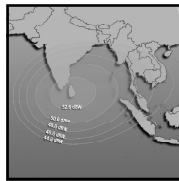

# CHANNEL GUIDE

**UPDATED AS OF 1<sup>ST</sup> SEPTEMBER 2024**

**FTA = Free To Air • SCR = Scrambled • Radio Channels in Italics**

SATELLITE & CABLE TV

49

SEPTEMBER 2024

FREQ/POL	CHANNEL	SR	FEC	FREE / SCRAM	NOTES
<b>INTELSAT-38/AzerSpace2 at 45.1 deg East: Bom Az 238 El 51, Blr Az 250 El 49, Del 232 El 41, Chennai Az 252 El 46, Bhopal Az 238 El 44 Cal Az 248 El 35</b>					
11510 V	Dialog DTH: Sony BBC Earth, National Geographic Wild Asia, Animal Planet India, Discovery Channel India, Discovery Science India, TLC India, National Geographic India, History TV 18, Travelxp HD, HGTV Asia, Food Network Asia, Sony Sports Ten 1, Ten Cricket, Sony Sports Ten 2, Eurosport Asia, Star Sports 1, Star Sports 2, HBO Signature Asia, HBO Family Asia, & flix, Hits Movies, Sony Pix, Hits, Zee Café, Warner TV Asia, AXN East Asia	27690	5/6	DVB-S	India Beam
11555 V	Dialog DTH:Discovery HD World India, Animal Planet India, AXN East Asia, Rock Entertainment, Star Movies Select, HBO Asia, Star Movies India, CinemaWorld, Cinemax Asia, HBO Hits, Star Sports 1, Star Sports Select HD1, Star Sports Select HD2, Sony Sports Ten 2, Sony Sports Ten 5, Premier Sports Asia	29900	2/3	DVB-S2	India Beam
11592 V	Dialog DTH: Channel One, Rupavahini, Channel Eye, ITN, Vasantham TV, TV Derana, Swarnavahini, Sirasa TV, Shakthi TV, TV 1, Hiru TV, TNL TV, Art, Ada Derana 24, Siyatha TV, Hariha TV, TV Didula, Rideo TV, Citi Hitz, Supreme TV, Rangiri Sri Lanka TV, Hi!! TV, Pragna TV, Damsathara TV, Jaya TV, The Buddhist TV	27690	5/6	DVB-S	India Beam
11637 V	Dialog DTH: Colors Infinity, FashionTV India, Fox Life India, Comedy Central India, Arirang World, Star Bharat India, SET India, Sony Max India, Star Gold India, Colors, Star Plus India, B4U Movies India, Star Gold Romance, Zee Cinema Asia, Colors Tamil, Sun TV, KTV, Star Vijay India, Kalaigarnar TV, Zee Tamil, Sirippoli, Guru TV, Nenasa Sinhala Grade 1-5, Nenasa Tamil Grade 1-5, Nenasa Sinhala Grade 6-9, Nenasa Tamil Grade 6-9, Nenasa Sinhala O/L, Nenasa Tamil O/L, Nenasa Sinhala A/L, Nenasa Tamil A/L	27690	5/6	Irdeto 2	India Beam
11675 V	Dialog TV: Shradddha TV, Swarga TV, Verbum TV, Aljazeera English, ABC Australia India, BBC News South Asia, CGTN, CNN International South Asia, NDTV 24x7, France 24 English, EuroNews English, Bloomberg TV Asia, CNBC Asia-Pacific, B4U Music India, VH1 India, Channel C, Sun Music, Zing Asia, Da Vinci Learning India, CBeebies Asia, Cartoon Network HD+, A Plus Kids TV, Nickelodeon South East Asia, Baby TV Asia, Disney Junior India, Nick Jr India	27690	5/6	DVB-S	India Beam
<b>AMOS 4 at 65 deg East</b>					
10735 V	DishHome DTH Nepal: Avenues Khabar, News 24, ABC News, Janata TV, Nice TV, Colors, Star Plus India, Zee TV India, SET India, MTV India, Zoom, Zing Asia, Discovery Channel India, Animal Planet India, National Geographic India, TLC India, Sony Pix, Star Movies India, Star Sports Select HD1, Sony Sports Ten 5, Sony Sports Ten 1	45000	1/2	DVB-S2/QPSK	India Beam
10789 V	DishHome DTH Nepal:Star Gold India, Sony Max India, Zee Cinema Asia, Star Sports 1, Star Sports 1 Hindi, Star Sports Select HD1, Sony Sports Ten 5, Sony Sports Ten 1, Sony Sports Ten 2, Sony Sports Ten 3, CNN International South Asia, BBC News South Asia, Aljazeera English, CNA, RT News, Zee News, Hungama TV, DishHome Cinema Ghar 888, Star Sports 1, Star Sports 2, Star Sports 1 Hindi, Star Sports Select HD2	45000	1/2	DVB-S2/QPSK	India Beam
10860 V	DishHome DTH Nepal:DishHome Showcase, Plus Movie, Kantipur TV, Image Channel, NTV National, Sagarmatha TV, Colors, Zee TV India, Star Plus HD India, Zee Cinema Asia, Star Gold HD India, HBO Asia, ACORAB, Radio Nepalbani, Nepal FM, Thaha Sanchar Network, Ujyaalo 90 Network, Janata Media Radio, BFBS Gurkha Network, Radio Nepal	45000	1/2	DVB-S2/QPSK	India Beam
10914 V	DishHome DTH Nepal:DishHome Showcase 2, DishHome Ramailo, D Movies, NTV Plus, NTV News, Mountain TV, Himalaya TV, AP1 HD, TV Today, Nari TV, Bhakti Darshan TV, Omkar TV, Deep TV, News Nepal, Bagmati TV, Global TV, Prabhu TV, Star Bharat India, Sony SAB India, KBS Korea, Zee Anmol, Colors Cineplex, Star Gold 2, & pictures, B4U Movies India, Goldmines, Zee Action, Star Utsav Movies, Sony Max 2, VH1 India, History TV 18, Discovery Science India, Discovery Turbo India, National Geographic Wild Asia, TV5Monde Asie, Sony BBC Earth, Star Movies India, Times Now, News 18, Zee Business, NDTV India, Aaj Tak, Nickelodeon India, BabyFirst TV, Discovery Kids India, Nick Jr India, Disney Channel India, Super Hungama, Sonic Nickelodeon, Disney Junior India, Aastha International	45000	2/3	DVB-S2/QPSK	India Beam
11235 V	DishHome DTH Nepal: Action Sports 1, Jhigu Nepa Channel, Comedy Plus, DishHome Cinema Ghar 108, DishHome Gunjan, DishHome Cine Hits, D Music, DishHome Junior, Academy 1, Madesh Plus, Action Sports 2, Business Plus, BTV Business, Universal TV HD, BM HD, Nepal Network TV, Movie Entertainment TV, Space 4K, Kasthamandap TV Gold, & TV, Colors Infinity, Colors Rishtey Asia, DD Bharati, Zee Bollywood, Zee Classic, MTV Beats, B4U Music India, NHK World Japan, CGTN, Arirang World, Star Sports 3, Star Sports Select HD2, DD Sports, ABP News India, EuroNews English, Peace of Mind TV, Sanskar TV, Discovery HD World India, Kantipur Cineplex, Nepal Radio Network	45000	2/3	DVB-S2/8PSK	India Beam
11289 V	DishHome DTH Nepal:Sarokar TV, NTV Kohalpur, NTV Itahari, Prime Times, Star Gold Select, DishHome Cinema Ghar 555, Sony Yay!, & TV, & pictures, HBO Signature Asia, HBO Hits, HBO Family Asia, Cinemax Asia, National Geographic India, Zee Café, AP1 TV, Kantipur TV	45000	2/3	DVB-S2/8PSK	India Beam
11360 V	DishHome TV NEPAL: Star Bharat India, SET India, Sony Max India, Star Gold Select, Star Movies Select, Sony Sports Ten 2, Sony Sports Ten 3, Animal Planet India, TLC HD India, NTV National, Himalaya TV, DishHome Ramailo, Action Sports 1, Action Sports 2, Cinemaghar International	45000	2/3	DVB-S2/8PSK	India Beam
12660 V	DishHome TV NEPAL: Baby TV Asia, Colors Infinity, Colors Cineplex, Nat Geo Wild Asia, Fox Life India, 9XM, Himalaya TV, NTV Plus, BM HD, Plus Movie, DishHome Cine Hits, DishHome Gunjan	45000	2/3	DVB-S2/QPSK	India Beam
12714 V	DishHome TV NEPAL: Reality TV, D Movies, Hollywood Hits, K World, Rhymes, Bhojpuri Magic, Yoho TV, Mega TV, B4U Kadak, House Full Movies, Mastiii	45000	2/3	DVB-S2/QPSK	India Beam
<b>INTELSAT 17 AT 66 Deg E:</b>					
3845 V	<b>Tata:</b> Kalaigarnar TV, Kalaigarnar Seithigal, Isai Aruvi, Sirippoli, Chithiram, Kalaigarnar Murasu TV, Vendhar TV, News 7 Tamil, Sai TV, Hindu Dharmam, TV 5 Kannada, Malai Murasu TV, Malar TV, News J, Patrika Rajasthan, News Malayalam 24x7	28800	5/6	DVB-S28PSK	Landmass beam