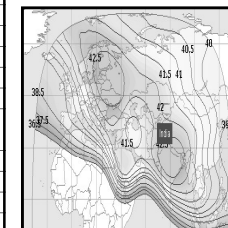

# CHANNEL GUIDE

**UPDATED AS OF 1<sup>ST</sup> SEPTEMBER 2024**

**FTA = Free To Air • SCR = Scrambled • Radio Channels in Italics**

SATELLITE & CABLE TV

50

SEPTEMBER 2024

FREQ/POL	CHANNEL	SR	FEC	FREE / SCRAM	NOTES
3876 H	Indiasign:CVR English, CVR OM Spiritual, Unique TV, Orange Bangla TV, Nireekshana TV, Power of God TV, Pasand TV, Hornbill TV, Madhimugam TV, TV 45	14300	3/4	DVB-S28PSK	Landmass beam
3885 V	SUN NW: Sun TV (India), KTV (India), Sun News (India), Sun Music, Gemini TV, Gemini Movies, Gemini Comedy, Udaya TV, Udaya Movies, Surya TV, Surya TV, Chutti TV, Kochu TV, Gemini Music, Surya Movies, Gemini Music, Gemini Movies, Udaya TV, Sun Bangla, Sun Marathi	30000	3/4	DVB-S28PSK	Landmass beam
3894 H	Indiasign: HMTV, Aradana TV, T News, MBC TV, Calvary TV, Prarthana Bhawan TV, 7S Music, ABN (India), Mojo TV, V6 News, CVR News, Mercy TV (India), CVR Health, INews (India), 10 TV, 1 Sports	13840	5/6	DVB-S28PSK	Landmass beam
3914 H	New Delhi TV:NDTV 24x7, NDTV India, NDTV Profit, NDTV Prime, NDTV Good Times, NDTV MP & CGH, NDTV Rajasthan	11200	3/4	DVB-S28PSK	Landmass beam
3925 V	Sun TV NW: Kushi TV, Udaya Music, Chintu TV, Adithya TV, Udaya Comedy, Surya Comedy, Surya Music, Sun Life, Gemini Life, Sun TV (India), KTV (India), Sun Music, Gemini TV	30000	3/4	DVB-S28PSK	Landmass beam
3932 H	Indo Teleports:Peppers TV, Total TV Haryana, Tabbar Hits, Total States, Chardikla Time TV, Enterr 10 Bangla, Enterr 10	18330	2/3	DVB S2	Landmass beam
3966 H	Thanthi TV, Janam TV, Jothi TV, News Tamil 24x7	14400	2/3	DVB-S28PSK	Landmass beam
3984 H	VoA TV Global HD, VoA TV Indian Ocean HD, VoA TV China HD, VoA TV Africa HD, God TV Asia, Colors Mena HD (scr)	14400	3/4	DVB-S28PSK	Landmass beam
4006 H	Planetcast: Shalom TV India, Jeevan TV, Media One, Kaumudy TV, Powervision TV, Sathiyam TV, Dheeran TV, Harvest TV 24x7, Safari, Aashirwad, Darshana TV Middle East, Dighvijay News 24x7, Velicham TV, Studio One +, Vertent Samachar Plus 24x7, Reporter, Ate TV	14400	3/4	DVB-S28PSK	Landmass beam
4015 V	Tata:Angel TV India, Madha TV, Makkal TV, Kairali TV, Kairali News, We, Moon TV, Puthiya Thalaimurai, Sankara TV, Tamilan TV, Vasanth TV, Win TV (India), Polimer, Public TV, TV 5 News, Polimer News, Public Music, Kairali Arabia, Public Movies, Mathrubhumi News, Kappa TV	30000	3/4	DVB-S28PSK	Landmass beam
4024 H	PlanetCast: Vijay TV, Asianet News, Asianet Middle East, Suvarna News, Amrita TV, Goodness TV, Jaihind TV, Manorama News International, 24 News, Flowers TV, Sakhi TV	14400	2/3	DVB-S28PSK	Landmass beam
<b>INTELSAT 20 / 36 at 68.50 deg E: Bom Az 193 El 67, Blr Az 215 El 71, Del 197 El 55, Chennai Az 222 El 69, Bhopal Az 202 El 61 Cal Az 223 El 55</b>					
3715 V	KBS Korea	2800	2/3	Mpeg4	C Beam
3739 H	Warner Bros. Discovery: Pogo, Cartoon Network India, Discovery Channel India, DTamil, Animal Planet India, Investigation Discovery India, Investigation Discovery India, Discovery Science India, Discovery Turbo India, TLC India, Discovery HD World India, Discovery Kids India, TLC HD India, Animal Planet HD World India	30000	3/4	DVB-S28PSK	C Beam
3769 V	Aastha TV, Arihant TV, Aastha Tamil, Aastha Telugu, Aastha Kannada	3600	3/4	DVB-S28PSK	C Beam
3774 V	Aastha TV	2944	3/4	FTA	C Beam
3777 V	Aastha Bhajan India, Vedic	2940	3/4	FTA	C Beam
3782 V	CGN TV	2965	3/4	FTA	C Beam
3788 V	J Movies	4400	2/3	DVB-S28PSK	C Beam
3795 V	Arirang World HD	5580	2/3	DVB-S28PSK	C Beam
3828 V	Indo Teleports: Jan TV, Khabar Fast, Pratidin Time, Jan TV + (scr), Maha Movies, Fakt Marathi	7200	3/4	DVB-S28PSK	C Beam
3850 V	Viacom 18: Colors Marathi HD, Colors Bangla HD, Colors Kannada HD, Colors Super HD, Comedy Central India, MTV Beats	14400	5/6	DVB-S2QPSK	C Beam
3868 H	Sports Inspires Life:Sony Sports Ten 1, Sony Sports Ten 2, Sony Sports Ten 3, Sony Marathi, Sony Sports Ten 4	14450	3/4	DVB-S2QPSK	C Beam
3890 V	Daystar TV	1954	5/6	FTA	C Beam
3893 V	Indiasign: Mahaa News, Mantavya News, Bharat Today	2500	5/6	DVB-S28PSK	C Beam
3900 H	Sony Pictures Networks India: Sony SAB India, Sony Pix, Sony Aath, Sony Sports Ten 5, Sony Pal, Sony Wah, Sony Max India, Sony Max 2, SET India	22222	5/6	DVB-S	C Beam
3913 V	KBS World HD	6510	3/4	DVB-S	C Beam
3922 V	India TV, India TV Prime	7000	5/6	Mpeg 4	C Beam
3930 H	Sports Inspires Life: Sony Sports Ten 5, Sony Sports Ten 2, Sony Sports Ten 3, Ten Cricket	25000	2/3	DVB-S28PSK	C Beam
3974 H	The Times Group: Times Now, Zoom (India), ET Now, Movies Now, Movies Now +, Romydy Now, Mirror Now, Times Now World, MNX, Movies Now, Romydy Now, MNX, ET Now Swadesh, Times Now Navbharat, Times Now Navbharat	22500	8/9	DVB-S28PSK	C Beam
3974 V	Zee NW: Zee Talkies HD, Zee Bangla HD, Zee Tamil HD, Zee Keralam HD, Zee Cinemalu HD, Zee Chitramandir	22500	5/6	Mpeg 4 Conax	C Beam
3993 H	Viacom 18: M Colors Rishtey Asia, Colors Asia Pacific, MTV India	4000	2/3	Mpeg4, Irdeto	C Beam
3995 V	Sun 18 Media Services: CNBC TV 18, CNBC Awaaz, News 18 Lokmat, CNBC Bajar, CNBC TV 18 Prime HD	6666	3/4	Mpeg4, Irdeto	C Beam
4000 H	& TV Middle East, Zee Zest	7500	3/4	Mpeg 4 Conax	C Beam
4003 V	Lamhas: Shubh TV, Abzy Movies, Sandesh News, Shubh Cinema, Abzy Cool, Abzy Dhakad, InSync	7200	3/4	Mpeg4 DVB S2	C Beam
4013 H	Indiasign: News Time Bangla, Rupashi Bangla, Aakash Aath, Dhoom Music, R Plus, NewsTime Assam, Manoranjan Movies, R+ Gold	7200	3/4	Mpeg 4 DVB S2	C Beam
4034 H	Sun 18 Media Services: MTV India, Colors, Colors Rishtey Asia, Colors Cineplex Superhits, Nick Jr India, Colors Kannada Cinema, Colors Tamil, Colors, Colors Cineplex, Colors Cineplex Bollywood, Sports 18 Hindi, Sports 18 Hindi	20500	2/3	Mpeg4, Irdeto 2	PAL
4034 V	Network 18: History TV 18, History TV 18, News 18 Malayalam, Sonic Nickelodeon, News 18 Tamil, News 18 Assam & North-East, News 18 India, MTV HD+, Sports 18 1, Sports 18 1, Sports 18 Khel, Sports 18 2, Sports 18 2, Sports 18 Tamil	21600	5/6	Mpeg4 Irdeto 2	C Beam
4054 V	Arirang World	4400	3/4	FTA	C Beam
4064 H	Aljazeera English, CNBC Asia-Pacific, CGTN, EWTN Africa - Asia, ABC Australia Asia, BBC World News South Asia, Radio Australia English for the Pacific, Radio Australia English for Asia, EWTN Radio	19850	7/8	PowerVu / FTA	C Beam