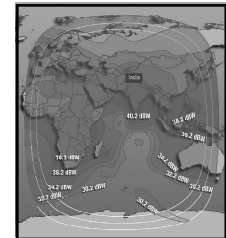

SATELLITE & CABLE TV

52

SEPTEMBER 2024

Subscribe to

S

SATellite

& Cable TV

www.scatmag.com