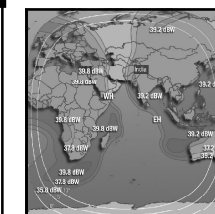

# CHANNEL GUIDE

**UPDATED AS OF 1<sup>ST</sup> SEPTEMBER 2024**

**FTA = Free To Air • SCR = Scrambled • Radio Channels in Italics**

SATELLITE & CABLE TV

51

SEPTEMBER 2024

FREQ/POL	CHANNEL	SR	FEC	FREE / SCRAM	NOTES
4064 V	Sanskar TV, Satsang TV	4400	3/4	FTA	C Beam
4069 V	Hope Channel International	2500	2/3	FTA	
4076 V	TRT World HD	3906	5/6	FTA HD	C Beam
4083 V	<i>China Radio International</i>	3428	3/4	FTA	
4090 H	Travel XP HD(scr), Kashish News, Taaza TV, STV Haryana News, Travel XP Tamil (scr), Sangeet Marathi, VTV News, Travel XP HD (scr), Hi Dost!, Bangla Talkies, Foodxp, Bhojpuri Cinema	14368	3/4	MPEG4 / FTA	C Beam
4092 V	YTN World	2963	3/4	FTA	C Beam
4103 H	CNN News 18, News 18, News 18 UK	5720	3/4	Conax, Irdeto 2	C Beam
4103 V	Zee News	7200	3/4	Conax, MPEG-4	C Beam
4116 V	IndiaSign: PTC News, PTC Punjabi, PTC Chakde, PTC Punjabi Gold, Oscar Movies Bhojpuri, PTC Simran, PTC Music	8800	5/6	DVB S2 Mpeg 4	C Beam
4128 H	NHK World Network: NHK World Japan, NHK World Premium, NHK World Japan Radio	14890	2/3	MPEG-4/HD	C Beam
4130 V	Jaya TV HD, Jaya Plus, Jaya Max	12800	3/4	MPEG4/Irdeto 2	C Beam
4150 H	Urdu 1 ME (scr), Peace TV Urdu, Peace Tv English, Peace TV Bangla, Peace TV Chinese, Huda TV	14400	3/4	FTA/Irdeto 2	C Beam
4155 V	Zee Cinema HD, Zee TV HD, Zee Anmol, & Pictures HD, Zee Marathi HD, Zee Telugu HD, Zee Kannada HD	22500	5/6	Mpeg 4 HD	C Beam
4163 H	WION, EZ Mail, Zee Kalak, Zee Salaam, Zee UP / Uttarkhand	7500	5/6	Mpeg 4 Conax	C Beam
4182 H	Aaj Tak, India Today, Good News Today, Aaj Tak International, India Today International, Aaj Tak UK, Aaj Tak Planetcast: Sahana News, News 1st (India), Channel 36 UP/UK, News India 24x7, Anjan TV, Food Food, 1 Yes News, Bharat Express, Swadesh News, India Ahead, Aadinath TV, Republic TV, Harvest TV Kerala, Jai Maharashtra, Republic Bangla, 1st India, Bharat 24, M Nadu TV, TV 9 Bharatvarsh, TV 9 Telugu, TV 9 Kannada, TV 9 Gujarati, TV 9 Marathi	16296	3/4	Irdeto-2	C Beam
4184 V	Sky News International	21600	8/9	FTA Mpeg4	C Beam
4195 H	Sky News International	4000	1/2	PowerVu	C Beam
<b>GSAT-18 at 74 Deg East Bom Az 173 El 73, Blr Az 191 El 74, Del Az 184 El 56, Chennai Az 202 El 73, Bhopal Az 186 El 62 Cal Az 212 El 59</b>					
3777 H	DD Sports, DD Kisan	4400	3/4	Mpeg 4 BISS	India Beam
3782 H	DD National, DD Sports	2000	3/4	Mpeg 4 BISS	India Beam
11578 H	Utkarsh Channel 4, Utkarsh Channel 1, Utkarsh Channel 2, Utkarsh Channel 3	5000	3/4	Mpeg 2 FTA	India Beam
11667 V	KITE VICTERS: KITE VICTERS Plus, KITE VICTERS	2000	3/4	Mpeg2 FTA	India Beam
11681 V	VTU	2966	3/4	Mpeg 2 FTA	India Beam
11686 V	Lokshiksha Sanchar	2900	3/4	Mpeg 2 FTA	India Beam
<b>ABS 2 at 75 deg E: Bom Az 173 El 73, Blr Az 191 El 74, Del Az 184 El 56, Chennai Az 202 El 73, Bhopal Az 186 El 62 Cal Az 212 El 59</b>					
12524 H	Supreme Master TV, TBN Inspire International, SBN International, TBN Asia, Daystar TV, Hwazan Satellite TV	30000	1/2	FTA	India Beam
<b>APSTAR 7 at 76.5 deg E: Bom Az 168 El 67, Blr Az 184 El 74, Del 181 El 56, Chennai Az 196 El 73, Bhopal Az 183 El 63 Cal Az 209 El 60</b>					
3634 H	Kantipur Media Group: Kantipur TV, Kantipur Cineplex	6000	3/5	DVB-S2PSK	Asia Beam
3745 V	TeleNest: Metro 1 News, VSH News, Special TV, Sab TV, Aruj Entertainment, Venus Entertainment	5000	3/5	DVB-S2MPEG-4	Asia Beam
3753 V	KidZone+ Pakistan, Pop Pakistan, Planet Fun, Insight TV, LTN Family, Filmax	8330	3/5	Mpeg 4	Asia Beam
3780 V	APT1 Sports, Raajee TV, Macau Lotus TV, Eurosport Asia, Eurosport Asia, FashionTV Asia, FashionTV India	30000	3/4	Mpeg4 DVB S2	Asia Beam
3788 H	SES: CTN (USA), The Word Network, SBN International, The Overcomer	10700	1/2	MPEG-4/SD	Asia Beam
3844 V	Trinity Broadcasting, TBN Asia, TBN Inspire International, Telenovela Channel, 702 DZAS, The Edge Philippines	4000	3/4	DVB-S2QPSK	C Beam
3873 V	Bol News HD, Bol Entertainment HD	8000	3/5	Mpeg 4 HD FTA	C Beam
3960 H	HBO: HBO Asia, Cinemax Asia, Cinemax Asia, Cinemax Asia, HBO Taiwan	30000	3/4	Mpeg 4	Asia Beam
4000 H	A1 Telekom Austria: Luxe TV, Love Nature, MyZen TV, Trace Sport Stars, Mezzo Live Asia, Trace Urban Southeast Asia, Star Sports China, Star Sports 2 China, Museum TV International	30000	3/4	MPEG-4/HD	C Beam
4006 V	PSM: TV Maldives HD, PSM News, Munnaru, YES TV HD	8800	3/5	MPEG-4/HD	C Beam
4030 V	Capital TV HD (Pakistan)	2400	3/5	FTA	Asia Beam
4080 H	STAR TV: National Geographic Philippines, AXN East Asia, Star Movies Gold, Star Chinese Channel International, Star Chinese Movies South East Asia, National Geographic Asia, National Geographic Wild Asia	30000	3/4	MPEG-4/HD	Asia Beam
<b>GSAT 10/GSAT 30 at 83 deg E: Bom Az 151 El 64, Blr Az 157 El 73, Del Az 168 El 55, Chennai Az 168 El 74, Bhopal Az 166 El 62 Cal Az 194 El 63</b>					
3725 H	<b>ETV NW:</b> News 18 Madhya Pradesh & Chhattisgarh, News 18 Rajasthan, News 18 Bihar & Jharkhand, News 18 Urdu, News 18 Gujarati, News 18 Odia, Colors Bangla, Colors Marathi, Colors Kannada, Colors Infinity, VH1 India, Colors Cineplex, Colors Infinity, Colors Gujarati Cinema, Colors Bangla Cinema, Nick HD+, MTV Beats, Colors Cineplex, VH1 India, Colors Odia, Colors Gujarati	30000	3/4	Mpeg 4 Irdeto	India C Beam
3750 V	DD Uttarakhand	2900	3/4	FTA	India C Beam
3753 V	DD Chattisgarh	2900	3/4	FTA	India C Beam
3756 H	Indiasign: Manoranjan Prime, Sidharth TV, Sidharth Gold, Sidharth Bhakti, Jay Jagannath, A1 TV, 4TV News, BS TV (India), Tribe TV, Tribe Plus tests, Raftaar Media, Popular TV (India), HNN 24x7, Shubhsandesh TV, Goodnews TV (India), Samachar Plus Uttarakhand, Samachar Plus Rajasthan, Big TV (India)	15000	5/6	MPEG-4/SD	ECC
3757 V	DD Jharkhand	2900	3/4	fta	India C Beam