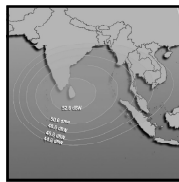

CHANNEL GUIDE

UPDATED AS OF 1ST OCTOBER 2024

FTA = Free To Air • SCR = Scrambled • Radio Channels in Italics

FREQ/POL	CHANNEL	SR	FEC	FREE / SCRAM	NOTES
3932 H	Indo Teleports:Peppers TV, Total TV Haryana, Tabbar Hits, Total States, Chardikla Time TV, Enterr 10 Bangla, Dangal Oriya	18330	2/3	DVB S2	Landmass beam
3966 H	Thanthi TV, News Tamil 24x7, Thanthi One	14400	2/3	DVB-S2 8PSK	Landmass beam
3984 H	VoA TV Global, VoA TV Indian Ocean, VoA TV China, VoA TV Africa, God TV Asia	14400	3/4	DVB-S2 8PSK	Landmass beam
4006 H	Planetcast: Shalom TV India, Jeevan TV, Media One, Kaumudy TV, Powervision TV, Sathiyam TV, Dheeran TV, Harvest TV 24x7, Safari, Aashirwad, Darshana TV Middle East, Dighvijay News 24x7, Velicham TV, Studio One +, Vertent Samachar Plus 24x7, Reporter, Ate TV	14400	3/4	DVB-S2 8PSK	Landmass beam
4015 V	Tata:Angel TV India, Madha TV, Makkal TV, Kairali TV, Kairali News, We, Moon TV, Puthiya Thalaimurai, Sankara TV, Tamilan TV, Vasanth TV, Win TV (India), Polimer, Public TV, TV 5 News, Polimer News, Public Music, Kairali Arabia, Public Movies, Mathrubhumi News, Kappa TV, Janam TV	30000	3/4	DVB-S2 8PSK	Landmass beam
4024 H	PlanetCast: Vijay TV, Asianet News, Asianet Middle East, Suvarna News, Amrita TV, Goodness TV, Jaihind TV, Manorama News International, 24 News, Flowers TV	14400	2/3	DVB-S2 8PSK	Landmass beam
INTELSAT 20 / 36 at 68.50 deg E: Bom Az 193 El 67, Blr Az 215 El 71, Del 197 El 55, Chennai Az 222 El 69, Bhopal Az 202 El 61 Cal Az 223 El 55					
3715 V	KBS Korea	2800	2/3	Mpeg4	C Beam
3739 H	Warner Bros. Discovery: Pogo, Cartoon Network India, Discovery Channel India, DTamil, Animal Planet India, Investigation Discovery India, Investigation Discovery India, Discovery Science India, Discovery Turbo India, TLC India, Discovery HD World India, Discovery Kids India, TLC HD India, Animal Planet HD World India, Pogo, Cartoon Network India	30000	3/4	DVB-S2 8PSK	C Beam
3769 V	Aastha TV, Dharm Sandesh, Aastha Gujarati, Aastha Telugu, Aastha Kannada	3600	3/4	DVB-S2 8PSK	C Beam
3774 V	Aastha TV	2944	3/4	FTA	C Beam
3777 V	Aastha Bhajan India, Vedic	2940	3/4	FTA	C Beam
3782 V	CGN TV	2965	3/4	FTA	C Beam
3788 V	J Movies	4400	2/3	DVB-S2 8PSK	C Beam
3795 V	Arirang World HD	5580	2/3	DVB-S2 8PSK	C Beam
3828 V	Indo Teleports: Jan TV, Khabar Fast, Pratidin Time, Jan TV + (scr), Maha Movies, Fakt Marathi	7200	3/4	DVB-S2 8PSK	C Beam
3850 V	Viacom 18: Colors Marathi HD, Colors Bangla HD, Colors Kannada HD, Colors Super HD, Comedy Central India, MTV Beats	14400	5/6	DVB-S2 8PSK	C Beam
3868 H	Sports Inspires Life:Sony Sports Ten 1, Sony Sports Ten 2, Sony Sports Ten 3, Sony Marathi, Sony Sports Ten 4	14450	3/4	DVB-S2 8PSK	C Beam
3890 V	Daystar TV	1954	5/6	FTA	C Beam
3893 V	Indiasign: Mahaa News, Mahaa Max	2500	5/6	DVB-S2 8PSK	C Beam
3900 H	Sony Pictures Networks India: Sony SAB India, Sony Pix, Sony Aath, Sony Sports Ten 5, Sony Pal, Sony Wah, Sony Max India, Sony Max 2, SET India	22222	5/6	DVB-S	C Beam
3913 V	KBS World HD	6510	3/4	DVB-S	C Beam
3922 V	India TV, India TV Speed News	7000	5/6	Mpeg 4	C Beam
3930 H	Sony Sports Network: Sony Sports Ten 5, Sony Sports Ten 2, Sony Sports Ten 3, Ten Cricket	25000	2/3	DVB-S2 8PSK	C Beam
3974 H	The Times Group: Times Now, Zoom (India), ET Now, Movies Now, Movies Now +, Romyed Now, Mirror Now, Times Now World, MNX, Movies Now, Romyed Now, MNX, ET Now Swadesh, Times Now Navbharat, Times Now Navbharat	22500	8/9	DVB-S2 8PSK	C Beam
3974 V	Zee NW: Zee Talkies HD, Zee Bangla HD, Zee Tamil HD, Zee Keralam HD, Zee Cinemalu HD, Zee Chitramandir	22500	5/6	Mpeg 4 Conax	C Beam
3995 V	Sun 18 Media Services: CNBC TV 18, CNBC Awaaz, News 18 Lokmat, CNBC Bajar, CNBC TV 18 Prime HD	6666	3/4	Mpeg4, Irdeto	C Beam
4000 H	& TV Middle East, Zee Zest	7500	3/4	Mpeg 4 Conax	C Beam
4003 V	Lamhas: Shubh TV, Sandesh News, Shubh Cinema, InSync	7200	3/4	Mpeg4 DVB S2	C Beam
4012 V	Zee Zest	7200	3/4	MPEG-4/SD	C Beam
4013 H	Indiasign: News Time Bangla, Rupashi Bangla, Aakash Aath, Dhoom Music, R Plus, NewsTime Assam, Manoranjan Movies, R+ Gold	7200	3/4	Mpeg 4 DVB S2	C Beam
4034 H	Sun 18 Media Services: MTV India, Colors, Colors Rishtey Asia, Colors Cineplex Superhits, Nick Jr India, Colors Kannada Cinema, Colors Tamil, Colors Tamil, Colors, Colors Cineplex, Colors Cineplex Bollywood, Sports 18 Hindi, Sports 18 Hindi, Nickelodeon India	20500	2/3	Mpeg4, Irdeto 2	PAL
4034 V	Network 18: History TV 18, History TV 18, News 18 Malayalam, Sonic Nickelodeon, News 18 Tamil, News 18 Assam & North-East, News 18 India, MTV HD+, Sports 18 1, Sports 18 1, Sports 18 Khel, Sports 18 2, Sports 18 2, Sports 18 Tamil	21600	5/6	Mpeg4 Irdeto 2 HD	C Beam
4054 V	Arirang World	4400	3/4	FTA	C Beam
4064 H	Aljazeera English, CNBC Asia-Pacific, CGTN, EWTN Africa - Asia, ABC Australia Asia, BBC World News South Asia, Radio Australia English for the Pacific, Radio Australia English for Asia, EWTN Radio	19850	7/8	Irdeto 2 / PowerVu / FTA	C Beam
4064 V	Sanskar TV, Satsang TV	4400	3/4	FTA	C Beam
4069 V	Hope Channel International	2500	2/3	FTA	C Beam
4076 V	TRT World HD	3906	5/6	FTA HD	C Beam
4083 V	China Radio International	3428	3/4	FTA	C Beam
4090 H	Travel XP HD(scr), Kashish News, Taaza TV, STV Haryana News, Travel XP Tamil (scr), Sangeet Marathi, VTV News, Travel XP HD (scr), Hi Dost!, Bangla Talkies, Foodxp, Bhojpuri Cinema	14368	3/4	MPEG4 / FTA/ Irdeto 2	C Beam
4103 H	CNN News 18, News 18, News 18 UK	5720	3/4	Conax, Irdeto 2	C Beam