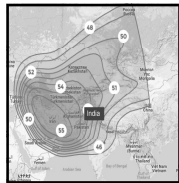

CHANNEL GUIDE

UPDATED AS OF 1ST OCTOBER 2024

FTA = Free To Air • SCR = Scrambled • Radio Channels in Italics

FREQ/POL	CHANNEL	SR	FEC	FREE / SCRAM	NOTES
3932 H	Indo Teleports:Peppers TV, Total TV Haryana, Tabbar Hits, Total States, Chardikla Time TV, Enterr 10 Bangla, Dangal Oriya	18330	2/3	DVB S2	Landmass beam
3966 H	Thanthi TV, News Tamil 24x7, Thanthi One	14400	2/3	DVB-S2 8PSK	Landmass beam
3984 H	VoA TV Global, VoA TV Indian Ocean, VoA TV China, VoA TV Africa, God TV Asia	14400	3/4	DVB-S2 8PSK	Landmass beam
4006 H	Planetcast: Shalom TV India, Jeevan TV, Media One, Kaumudy TV, Powervision TV, Sathiyam TV, Dheeran TV, Harvest TV 24x7, Safari, Aashirwad, Darshana TV Middle East, Dighvijay News 24x7, Velicham TV, Studio One +, Vertent Samachar Plus 24x7, Reporter, Ate TV	14400	3/4	DVB-S2 8PSK	Landmass beam
4015 V	Tata:Angel TV India, Madha TV, Makkal TV, Kairali TV, Kairali News, We, Moon TV, Puthiya Thalaimurai, Sankara TV, Tamilan TV, Vasanth TV, Win TV (India), Polimer, Public TV, TV 5 News, Polimer News, Public Music, Kairali Arabia, Public Movies, Mathrubhumi News, Kappa TV, Janam TV	30000	3/4	DVB-S2 8PSK	Landmass beam
4024 H	PlanetCast: Vijay TV, Asianet News, Asianet Middle East, Suvarna News, Amrita TV, Goodness TV, Jaihind TV, Manorama News International, 24 News, Flowers TV	14400	2/3	DVB-S2 8PSK	Landmass beam
INTELSAT 20 / 36 at 68.50 deg E: Bom Az 193 El 67, Blr Az 215 El 71, Del 197 El 55, Chennai Az 222 El 69, Bhopal Az 202 El 61 Cal Az 223 El 55					
3715 V	KBS Korea	2800	2/3	Mpeg4	C Beam
3739 H	Warner Bros. Discovery: Pogo, Cartoon Network India, Discovery Channel India, DTamil, Animal Planet India, Investigation Discovery India, Investigation Discovery India, Discovery Science India, Discovery Turbo India, TLC India, Discovery HD World India, Discovery Kids India, TLC HD India, Animal Planet HD World India, Pogo, Cartoon Network India	30000	3/4	DVB-S2 8PSK	C Beam
3769 V	Aastha TV, Dharm Sandesh, Aastha Gujarati, Aastha Telugu, Aastha Kannada	3600	3/4	DVB-S2 8PSK	C Beam
3774 V	Aastha TV	2944	3/4	FTA	C Beam
3777 V	Aastha Bhajan India, Vedic	2940	3/4	FTA	C Beam
3782 V	CGN TV	2965	3/4	FTA	C Beam
3788 V	J Movies	4400	2/3	DVB-S2 8PSK	C Beam
3795 V	Arirang World HD	5580	2/3	DVB-S2 8PSK	C Beam
3828 V	Indo Teleports: Jan TV, Khabar Fast, Pratidin Time, Jan TV + (scr), Maha Movies, Fakt Marathi	7200	3/4	DVB-S2 8PSK	C Beam
3850 V	Viacom 18: Colors Marathi HD, Colors Bangla HD, Colors Kannada HD, Colors Super HD, Comedy Central India, MTV Beats	14400	5/6	DVB-S2 8PSK	C Beam
3868 H	Sports Inspires Life:Sony Sports Ten 1, Sony Sports Ten 2, Sony Sports Ten 3, Sony Marathi, Sony Sports Ten 4	14450	3/4	DVB-S2 8PSK	C Beam
3890 V	Daystar TV	1954	5/6	FTA	C Beam
3893 V	Indiasign: Mahaa News, Mahaa Max	2500	5/6	DVB-S2 8PSK	C Beam
3900 H	Sony Pictures Networks India: Sony SAB India, Sony Pix, Sony Aath, Sony Sports Ten 5, Sony Pal, Sony Wah, Sony Max India, Sony Max 2, SET India	22222	5/6	DVB-S	C Beam
3913 V	KBS World HD	6510	3/4	DVB-S	C Beam
3922 V	India TV, India TV Speed News	7000	5/6	Mpeg 4	C Beam
3930 H	Sony Sports Network: Sony Sports Ten 5, Sony Sports Ten 2, Sony Sports Ten 3, Ten Cricket	25000	2/3	DVB-S2 8PSK	C Beam
3974 H	The Times Group: Times Now, Zoom (India), ET Now, Movies Now, Movies Now +, Romyed Now, Mirror Now, Times Now World, MNX, Movies Now, Romyed Now, MNX, ET Now Swadesh, Times Now Navbharat, Times Now Navbharat	22500	8/9	DVB-S2 8PSK	C Beam
3974 V	Zee NW: Zee Talkies HD, Zee Bangla HD, Zee Tamil HD, Zee Keralam HD, Zee Cinemalu HD, Zee Chitramandir	22500	5/6	Mpeg 4 Conax	C Beam
3995 V	Sun 18 Media Services: CNBC TV 18, CNBC Awaaz, News 18 Lokmat, CNBC Bajar, CNBC TV 18 Prime HD	6666	3/4	Mpeg4, Irdeto	C Beam
4000 H	& TV Middle East, Zee Zest	7500	3/4	Mpeg 4 Conax	C Beam
4003 V	Lamhas: Shubh TV, Sandesh News, Shubh Cinema, InSync	7200	3/4	Mpeg4 DVB S2	C Beam
4012 V	Zee Zest	7200	3/4	MPEG-4/SD	C Beam
4013 H	Indiasign: News Time Bangla, Rupashi Bangla, Aakash Aath, Dhoom Music, R Plus, NewsTime Assam, Manoranjan Movies, R+ Gold	7200	3/4	Mpeg 4 DVB S2	C Beam
4034 H	Sun 18 Media Services: MTV India, Colors, Colors Rishtey Asia, Colors Cineplex Superhits, Nick Jr India, Colors Kannada Cinema, Colors Tamil, Colors Tamil, Colors, Colors Cineplex, Colors Cineplex Bollywood, Sports 18 Hindi, Sports 18 Hindi, Nickelodeon India	20500	2/3	Mpeg4, Irdeto 2	PAL
4034 V	Network 18: History TV 18, History TV 18, News 18 Malayalam, Sonic Nickelodeon, News 18 Tamil, News 18 Assam & North-East, News 18 India, MTV HD+, Sports 18 1, Sports 18 1, Sports 18 Khel, Sports 18 2, Sports 18 2, Sports 18 Tamil	21600	5/6	Mpeg4 Irdeto 2 HD	C Beam
4054 V	Arirang World	4400	3/4	FTA	C Beam
4064 H	Aljazeera English, CNBC Asia-Pacific, CGTN, EWTN Africa - Asia, ABC Australia Asia, BBC World News South Asia, Radio Australia English for the Pacific, Radio Australia English for Asia, EWTN Radio	19850	7/8	Irdeto 2 / PowerVu / FTA	C Beam
4064 V	Sanskar TV, Satsang TV	4400	3/4	FTA	C Beam
4069 V	Hope Channel International	2500	2/3	FTA	C Beam
4076 V	TRT World HD	3906	5/6	FTA HD	C Beam
4083 V	China Radio International	3428	3/4	FTA	C Beam
4090 H	Travel XP HD(scr), Kashish News, Taaza TV, STV Haryana News, Travel XP Tamil (scr), Sangeet Marathi, VTV News, Travel XP HD (scr), Hi Dost!, Bangla Talkies, Foodxp, Bhojpuri Cinema	14368	3/4	MPEG4 / FTA/ Irdeto 2	C Beam
4103 H	CNN News 18, News 18, News 18 UK	5720	3/4	Conax, Irdeto 2	C Beam