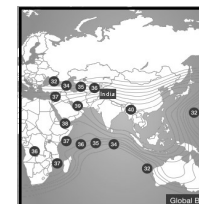

Subscribe to

www.scatsmag.com

SATELLITE & CABLE TV

72

OCTOBER 2024