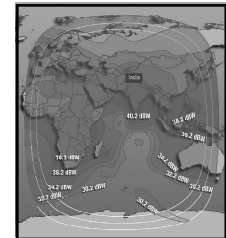

SATELLITE & CABLE TV

66

OCTOBER 2024

Subscribe to
SATELLITE
& Cable TV
www.scatmag.com