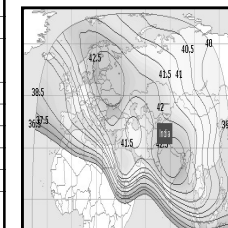

CHANNEL GUIDE

UPDATED AS OF 1ST OCTOBER 2024

FTA = Free To Air • SCR = Scrambled • Radio Channels in Italics

FREQ/POL	CHANNEL	SR	FEC	FREE / SCRAM	NOTES
3932 H	Indo Teleports:Peppers TV, Total TV Haryana, Tabbar Hits, Total States, Chardikla Time TV, Enterr 10 Bangla, Dangal Oriya	18330	2/3	DVB S2	Landmass beam
3966 H	Thanthi TV, News Tamil 24x7, Thanthi One	14400	2/3	DVB-S2 8PSK	Landmass beam
3984 H	VoA TV Global, VoA TV Indian Ocean, VoA TV China, VoA TV Africa, God TV Asia	14400	3/4	DVB-S2 8PSK	Landmass beam
4006 H	Planetcast: Shalom TV India, Jeevan TV, Media One, Kaumudy TV, Powervision TV, Sathiyam TV, Dheeran TV, Harvest TV 24x7, Safari, Aashirwad, Darshana TV Middle East, Dighvijay News 24x7, Velicham TV, Studio One +, Vertent Samachar Plus 24x7, Reporter, Ate TV	14400	3/4	DVB-S2 8PSK	Landmass beam
4015 V	Tata:Angel TV India, Madha TV, Makkal TV, Kairali TV, Kairali News, We, Moon TV, Puthiya Thalaimurai, Sankara TV, Tamilan TV, Vasanth TV, Win TV (India), Polimer, Public TV, TV 5 News, Polimer News, Public Music, Kairali Arabia, Public Movies, Mathrubhumi News, Kappa TV, Janam TV	30000	3/4	DVB-S2 8PSK	Landmass beam
4024 H	PlanetCast: Vijay TV, Asianet News, Asianet Middle East, Suvarna News, Amrita TV, Goodness TV, Jaihind TV, Manorama News International, 24 News, Flowers TV	14400	2/3	DVB-S2 8PSK	Landmass beam
INTELSAT 20 / 36 at 68.50 deg E: Bom Az 193 El 67, Blr Az 215 El 71, Del 197 El 55, Chennai Az 222 El 69, Bhopal Az 202 El 61 Cal Az 223 El 55					
3715 V	KBS Korea	2800	2/3	Mpeg4	C Beam
3739 H	Warner Bros. Discovery: Pogo, Cartoon Network India, Discovery Channel India, DTamil, Animal Planet India, Investigation Discovery India, Investigation Discovery India, Discovery Science India, Discovery Turbo India, TLC India, Discovery HD World India, Discovery Kids India, TLC HD India, Animal Planet HD World India, Pogo, Cartoon Network India	30000	3/4	DVB-S2 8PSK	C Beam
3769 V	Aastha TV, Dharm Sandesh, Aastha Gujarati, Aastha Telugu, Aastha Kannada	3600	3/4	DVB-S2 8PSK	C Beam
3774 V	Aastha TV	2944	3/4	FTA	C Beam
3777 V	Aastha Bhajan India, Vedic	2940	3/4	FTA	C Beam
3782 V	CGN TV	2965	3/4	FTA	C Beam
3788 V	J Movies	4400	2/3	DVB-S2 8PSK	C Beam
3795 V	Arirang World HD	5580	2/3	DVB-S2 8PSK	C Beam
3828 V	Indo Teleports: Jan TV, Khabar Fast, Pratidin Time, Jan TV + (scr), Maha Movies, Fakt Marathi	7200	3/4	DVB-S2 8PSK	C Beam
3850 V	Viacom 18: Colors Marathi HD, Colors Bangla HD, Colors Kannada HD, Colors Super HD, Comedy Central India, MTV Beats	14400	5/6	DVB-S2 8PSK	C Beam
3868 H	Sports Inspires Life:Sony Sports Ten 1, Sony Sports Ten 2, Sony Sports Ten 3, Sony Marathi, Sony Sports Ten 4	14450	3/4	DVB-S2 8PSK	C Beam
3890 V	Daystar TV	1954	5/6	FTA	C Beam
3893 V	Indiasign: Mahaa News, Mahaa Max	2500	5/6	DVB-S2 8PSK	C Beam
3900 H	Sony Pictures Networks India: Sony SAB India, Sony Pix, Sony Aath, Sony Sports Ten 5, Sony Pal, Sony Wah, Sony Max India, Sony Max 2, SET India	22222	5/6	DVB-S	C Beam
3913 V	KBS World HD	6510	3/4	DVB-S	C Beam
3922 V	India TV, India TV Speed News	7000	5/6	Mpeg 4	C Beam
3930 H	Sony Sports Network: Sony Sports Ten 5, Sony Sports Ten 2, Sony Sports Ten 3, Ten Cricket	25000	2/3	DVB-S2 8PSK	C Beam
3974 H	The Times Group: Times Now, Zoom (India), ET Now, Movies Now, Movies Now +, Romyed Now, Mirror Now, Times Now World, MNX, Movies Now, Romyed Now, MNX, ET Now Swadesh, Times Now Navbharat, Times Now Navbharat	22500	8/9	DVB-S2 8PSK	C Beam
3974 V	Zee NW: Zee Talkies HD, Zee Bangla HD, Zee Tamil HD, Zee Keralam HD, Zee Cinemalu HD, Zee Chitramandir	22500	5/6	Mpeg 4 Conax	C Beam
3995 V	Sun 18 Media Services: CNBC TV 18, CNBC Awaaz, News 18 Lokmat, CNBC Bajar, CNBC TV 18 Prime HD	6666	3/4	Mpeg4, Irdeto	C Beam
4000 H	& TV Middle East, Zee Zest	7500	3/4	Mpeg 4 Conax	C Beam
4003 V	Lamhas: Shubh TV, Sandesh News, Shubh Cinema, InSync	7200	3/4	Mpeg4 DVB S2	C Beam
4012 V	Zee Zest	7200	3/4	MPEG-4/SD	C Beam
4013 H	Indiasign: News Time Bangla, Rupashi Bangla, Aakash Aath, Dhoom Music, R Plus, NewsTime Assam, Manoranjan Movies, R+ Gold	7200	3/4	Mpeg 4 DVB S2	C Beam
4034 H	Sun 18 Media Services: MTV India, Colors, Colors Rishtey Asia, Colors Cineplex Superhits, Nick Jr India, Colors Kannada Cinema, Colors Tamil, Colors Tamil, Colors, Colors Cineplex, Colors Cineplex Bollywood, Sports 18 Hindi, Sports 18 Hindi, Nickelodeon India	20500	2/3	Mpeg4, Irdeto 2	PAL
4034 V	Network 18: History TV 18, History TV 18, News 18 Malayalam, Sonic Nickelodeon, News 18 Tamil, News 18 Assam & North-East, News 18 India, MTV HD+, Sports 18 1, Sports 18 1, Sports 18 Khel, Sports 18 2, Sports 18 2, Sports 18 Tamil	21600	5/6	Mpeg4 Irdeto 2 HD	C Beam
4054 V	Arirang World	4400	3/4	FTA	C Beam
4064 H	Aljazeera English, CNBC Asia-Pacific, CGTN, EWTN Africa - Asia, ABC Australia Asia, BBC World News South Asia, Radio Australia English for the Pacific, Radio Australia English for Asia, EWTN Radio	19850	7/8	Irdeto 2 / PowerVu / FTA	C Beam
4064 V	Sanskar TV, Satsang TV	4400	3/4	FTA	C Beam
4069 V	Hope Channel International	2500	2/3	FTA	C Beam
4076 V	TRT World HD	3906	5/6	FTA HD	C Beam
4083 V	China Radio International	3428	3/4	FTA	C Beam
4090 H	Travel XP HD(scr), Kashish News, Taaza TV, STV Haryana News, Travel XP Tamil (scr), Sangeet Marathi, VTV News, Travel XP HD (scr), Hi Dost!, Bangla Talkies, Foodxp, Bhojpuri Cinema	14368	3/4	MPEG4 / FTA/ Irdeto 2	C Beam
4103 H	CNN News 18, News 18, News 18 UK	5720	3/4	Conax, Irdeto 2	C Beam