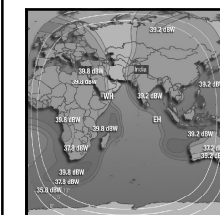

SATELLITE & CABLE TV

65

OCTOBER 2024