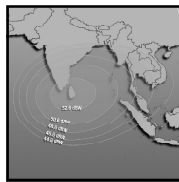

CHANNEL GUIDE

UPDATED AS OF 1ST JUNE 2024

FTA = Free To Air • SCR = Scrambled • Radio Channels in Italics

SATELLITE & CABLE TV

45

JUNE 2024

FREQ/POL	CHANNEL	SR	FEC	FREE / SCRAM	NOTES
INTELSAT-38/AzerSpace2 at 45.1 deg East: Bom Az 238 El 51, Blr Az 250 El 49, Del 232 El 41, Chennai Az 252 El 46, Bhopal Az 238 El 44 Cal Az 248 El 35					
11510 V	Dialog DTH: Sony BBC Earth, National Geographic Wild Asia, Animal Planet India, Discovery Channel India, Discovery Science India, TLC India, National Geographic India, History TV 18, Travelxp HD, HGTV Asia, Food Network Asia, Sony Sports Ten 1, Ten Cricket, Sony Sports Ten 2, Eurosport Asia, Star Sports 1, Star Sports 2, HBO Signature Asia, HBO Family Asia, & flix, Hits Movies, Sony Pix, Hits, Zee Café, Warner TV Asia, AXN East Asia	27690	5/6	DVB-S	India Beam
11555 V	Dialog DTH:Discovery HD World India, Animal Planet India, AXN East Asia, Rock Entertainment, Star Movies Select, HBO Asia, Star Movies India, CinemaWorld, Cinemax Asia, HBO Hits, Star Sports 1, Star Sports Select HD1, Star Sports Select HD2, Sony Sports Ten 2, Sony Sports Ten 5, Premier Sports Asia	29900	2/3	DVB-S2	India Beam
11592 V	Dialog DTH: Channel One, Rupavahini, Channel Eye, ITN, Vasantham TV, TV Derana, Swarnavahini, Sirasa TV, Shakthi TV, TV 1, Hiru TV, TNL TV, Art, Ada Derana 24, Siyatha TV, Haritha TV, TV Didula, Rideo TV, Citi Hitz, Supreme TV, Rangiri Sri Lanka TV, Hi!! TV, Pragna TV, Damsathara TV, Jaya TV, The Buddhist TV	27690	5/6	DVB-S	India Beam
11637 V	Dialog DTH: Colors Infinity, FashionTV India, Fox Life India, Comedy Central India, Arirang World, Star Bharat India, SET India, Sony Max India, Star Gold India, Colors, Star Plus India, B4U Movies India, Star Gold Romance, Zee Cinema Asia, Colors Tamil, Sun TV, KTV, Star Vijay India, Kalaigarnar TV, Zee Tamil, Sirippoli, Guru TV, Nenasa Sinhala Grade 1-5, Nenasa Tamil Grade 1-5, Nenasa Sinhala Grade 6-9, Nenasa Tamil Grade 6-9, Nenasa Sinhala O/L, Nenasa Tamil O/L, Nenasa Sinhala A/L, Nenasa Tamil A/L	27690	5/6	Irdeto 2	India Beam
11675 V	Dialog TV: Shradddha TV, Swarga TV, Verbum TV, Aljazeera English, ABC Australia India, BBC News South Asia, CGTN, CNN International South Asia, NDTV 24x7, France 24 English, EuroNews English, Bloomberg TV Asia, CNBC Asia-Pacific, B4U Music India, VH1 India, Channel C, Sun Music, Zing Asia, Da Vinci Learning India, CBeebies Asia, Cartoon Network HD+, A Plus Kids TV, Nickelodeon South East Asia, Baby TV Asia, Disney Junior India, Nick Jr India	27690	5/6	DVB-S	India Beam
AMOS 4 at 65 deg East					
10735 V	DishHome DTH Nepal: Avenues Khabar, News 24, ABC News, Janata TV, Nice TV, Colors, Star Plus India, Zee TV India, SET India, MTV India, Zoom, Zing Asia, Discovery Channel India, Animal Planet India, National Geographic India, TLC India, Sony Pix, Star Movies India, Star Sports Select HD1, Sony Sports Ten 5, Sony Sports Ten 1	45000	1/2	DVB-S2/QPSK	India Beam
10789 V	DishHome DTH Nepal:Star Gold India, Sony Max India, Zee Cinema Asia, Star Sports 1, Star Sports 1 Hindi, Star Sports Select HD1, Sony Sports Ten 5, Sony Sports Ten 1, Sony Sports Ten 2, Sony Sports Ten 3, CNN International South Asia, BBC News South Asia, Aljazeera English, CNA, RT News, Zee News, Hungama TV, DishHome Cinema Ghar 888, Star Sports 1, Star Sports 2, Star Sports 1 Hindi, Star Sports Select HD2	45000	1/2	DVB-S2/QPSK	India Beam
10860 V	DishHome DTH Nepal:DishHome Showcase, Plus Movie, Kantipur TV, Image Channel, NTV National, Sagarmatha TV, Colors, Zee TV India, Star Plus HD India, Zee Cinema Asia, Star Gold HD India, HBO Asia, ACORAB, Radio Nepalbani, Nepal FM, Thaha Sanchar Network, Ujyaalo 90 Network, Janata Media Radio, BFBS Gurkha Network, Radio Nepal	45000	1/2	DVB-S2/QPSK	India Beam
10914 V	DishHome DTH Nepal:DishHome Showcase 2, DishHome Ramailo, D Movies, NTV Plus, NTV News, Mountain TV, Himalaya TV, AP1 HD, TV Today, Nari TV, Bhakti Darshan TV, Omkar TV, Deep TV, News Nepal, Bagmati TV, Global TV, Prabhu TV, Star Bharat India, Sony SAB India, KBS Korea, Zee Anmol, Colors Cineplex, Star Gold 2, & pictures, B4U Movies India, Goldmines, Zee Action, Star Utsav Movies, Sony Max 2, VH1 India, History TV 18, Discovery Science India, Discovery Turbo India, National Geographic Wild Asia, TV5Monde Asie, Sony BBC Earth, Star Movies India, Times Now, News 18, Zee Business, NDTV India, Aaj Tak, Nickelodeon India, BabyFirst TV, Discovery Kids India, Nick Jr India, Disney Channel India, Super Hungama, Sonic Nickelodeon, Disney Junior India, Aastha International	45000	2/3	DVB-S2/QPSK	India Beam
11235 V	DishHome DTH Nepal: Action Sports 1, Jhigu Nepa Channel, Comedy Plus, DishHome Cinema Ghar 108, DishHome Gunjan, DishHome Cine Hits, D Music, DishHome Junior, Academy 1, Madesh Plus, Action Sports 2, Business Plus, BTV Business, Universal TV HD, BM HD, Nepal Network TV, Movie Entertainment TV, Space 4K, Kasthamandap TV Gold, & TV, Colors Infinity, Colors Rishtey Asia, DD Bharati, Zee Bollywood, Zee Classic, MTV Beats, B4U Music India, NHK World Japan, CGTN, Arirang World, Star Sports 3, Star Sports Select HD2, DD Sports, ABP News India, EuroNews English, Peace of Mind TV, Sanskar TV, Discovery HD World India, Kantipur Cineplex, Nepal Radio Network	45000	2/3	DVB-S2/8PSK	India Beam
11289 V	DishHome DTH Nepal:Sarokar TV, NTV Kohalpur, NTV Itahari, Prime Times, Star Gold Select, DishHome Cinema Ghar 555, Sony Yay!, & TV, & pictures, HBO Signature Asia, HBO Hits, HBO Family Asia, Cinemax Asia, National Geographic India, Zee Café, AP1 TV, Kantipur TV	45000	2/3	DVB-S2/8PSK	India Beam
11360 V	DishHome TV NEPAL: Star Bharat India, SET India, Sony Max India, Star Gold Select, Star Movies Select, Sony Sports Ten 2, Sony Sports Ten 3, Animal Planet India, TLC HD India, NTV National, Himalaya TV, DishHome Ramailo, Action Sports 1, Action Sports 2, Cinemaghar International	45000	2/3	DVB-S2/8PSK	India Beam
12660 V	DishHome TV NEPAL: Baby TV Asia, Colors Infinity, Colors Cineplex, Nat Geo Wild Asia, Fox Life India, 9XM, Himalaya TV, NTV Plus, BM HD, Plus Movie, DishHome Cine Hits, DishHome Gunjan	45000	2/3	DVB-S2/QPSK	India Beam
12714 V	DishHome TV NEPAL: Reality TV, D Movies, Hollywood Hits, K World, Rhymes, Bhojpuri Magic, Yoho TV, Mega TV, B4U Kadak, House Full Movies, Mastiii	45000	2/3	DVB-S2/QPSK	India Beam
INTELSAT 17 AT 66 Deg E:					
3845 V	Tata: Kalaigarnar TV, Kalaigarnar Seithigal, Isai Aruvi, Sirippoli, Chithiram, Kalaigarnar Murasu TV, Vendhar TV, News 7 Tamil, Sai TV, Hindu Dharmam, TV 5 Kannada, Malai Murasu TV, Malar TV, News J, Patrika Rajasthan, News Malayalam 24x7	28800	5/6	DVB-S28PSK	Landmass beam