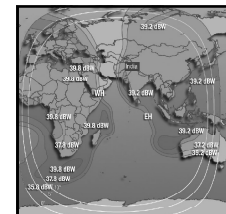

FREQ/POL	CHANNEL	SR	FEC	FREE / SCRAM	NOTES
4064 V	Sanskar TV, Satsang TV	4400	3/4	FTA	C Beam
4069 V	Hope Channel International	2500	2/3	FTA	
4076 V	TRT World HD	3906	5/6	FTA HD	C Beam
4083 V	<i>China Radio International</i>	3428	3/4	FTA	
4090 H	Travel XP HD(scr), Kashish News, Taaza TV, STV Haryana News, Travel XP Tamil (scr), Sangeet Marathi, VTV News, Travel XP HD (scr), Hi Dost!, Bangla Talkies, Foodxp, Bhojpuri Cinema	14368	3/4	MPEG4 / FTA	C Beam
4092 V	YTN World	2963	3/4	FTA	C Beam
4103 H	CNN News 18, News 18, News 18 UK	5720	3/4	Conax, Irdeto 2	C Beam
4103 V	Zee News	7200	3/4	Conax, MPEG-4	C Beam
4116 V	IndiaSign: PTC News, PTC Punjabi, PTC Chakde, PTC Punjabi Gold, Oscar Movies Bhojpuri, PTC Simran, PTC Music	8800	5/6	DVB S2 Mpeg 4	C Beam
4128 H	NHK World Network: NHK World Japan, NHK World Premium, NHK World Japan Radio	14890	2/3	MPEG-4/HD	C Beam
4130 V	Jaya TV HD, Jaya Plus, Jaya Max	12800	3/4	MPEG4/Irdeto 2	C Beam
4150 H	Urdu 1 ME (scr), Peace TV Urdu, Peace Tv English, Peace TV Bangla, Peace TV Chinese, Huda TV	14400	3/4	FTA/Irdeto 2	C Beam
4155 V	Zee Cinema HD, Zee TV HD, Zee Anmol, & Pictures HD, Zee Marathi HD, Zee Telugu HD, Zee Kannada HD	22500	5/6	Mpeg 4 HD	C Beam
4163 H	WION, EZ Mail, Zee Kalak, Zee Salaam, Zee UP / Uttarkhand	7500	5/6	Mpeg 4 Conax	C Beam
4182 H	Aaj Tak, India Today, Good News Today, Aaj Tak International, India Today International, Aaj Tak UK, Aaj Tak Planetcast: Sahana News, News 1st (India), Channel 36 UP/UK, News India 24x7, Anjan TV, Food Food, 1 Yes News, Bharat Express, Swadesh News, India Ahead, Aadinath TV, Republic TV, Harvest TV Kerala, Jai Maharashtra, Republic Bangla, 1st India, Bharat 24, M Nadu TV, TV 9 Bharatvarsh, TV 9 Telugu, TV 9 Kannada, TV 9 Gujarati, TV 9 Marathi	16296	3/4	Irdeto-2	C Beam
4184 V	Sky News International	21600	8/9	FTA Mpeg4	C Beam
4195 H	Sky News International	4000	1/2	PowerVu	C Beam
GSAT-18 at 74 Deg East Bom Az 173 El 73, Blr Az 191 El 74, Del Az 184 El 56, Chennai Az 202 El 73, Bhopal Az 186 El 62 Cal Az 212 El 59					
3777 H	DD Sports, DD Kisan	4400	3/4	Mpeg 4 BISS	India Beam
3782 H	DD National, DD Sports	2000	3/4	Mpeg 4 BISS	India Beam
11578 H	Utkarsh Channel 4, Utkarsh Channel 1, Utkarsh Channel 2, Utkarsh Channel 3	5000	3/4	Mpeg 2 FTA	India Beam
11667 V	KITE VICTERS: KITE VICTERS Plus, KITE VICTERS	2000	3/4	Mpeg2 FTA	India Beam
11681 V	VTU	2966	3/4	Mpeg 2 FTA	India Beam
11686 V	Lokshiksha Sanchar	2900	3/4	Mpeg 2 FTA	India Beam
ABS 2 at 75 deg E: Bom Az 173 El 73, Blr Az 191 El 74, Del Az 184 El 56, Chennai Az 202 El 73, Bhopal Az 186 El 62 Cal Az 212 El 59					
12524 H	Supreme Master TV, TBN Inspire International, SBN International, TBN Asia, Daystar TV, Hwazan Satellite TV	30000	1/2	FTA	India Beam
APSTAR 7 at 76.5 deg E: Bom Az 168 El 67, Blr Az 184 El 74, Del 181 El 56, Chennai Az 196 El 73, Bhopal Az 183 El 63 Cal Az 209 El 60					
3634 H	Kantipur Media Group: Kantipur TV, Kantipur Cineplex	6000	3/5	DVB-S2PSK	Asia Beam
3745 V	TeleNest: Metro 1 News, VSH News, Special TV, Sab TV, Aruj Entertainment, Venus Entertainment	5000	3/5	DVB-S2MPEG-4	Asia Beam
3753 V	KidZone+ Pakistan, Pop Pakistan, Planet Fun, Insight TV, LTN Family, Filmax	8330	3/5	Mpeg 4	Asia Beam
3780 V	APT1 Sports, Raajje TV, Macau Lotus TV, Eurosport Asia, Eurosport Asia, FashionTV Asia, FashionTV India	30000	3/4	Mpeg4 DVB S2	Asia Beam
3788 H	SES: CTN (USA), The Word Network, SBN International, The Overcomer	10700	1/2	MPEG-4/SD	Asia Beam
3844 V	Trinity Broadcasting, TBN Asia, TBN Inspire International, Telenovela Channel, 702 DZAS, The Edge Philippines	4000	3/4	DVB-S2QPSK	C Beam
3873 V	Bol News HD, Bol Entertainment HD	8000	3/5	Mpeg 4 HD FTA	C Beam
3960 H	HBO: HBO Asia, Cinemax Asia, Cinemax Asia, Cinemax Asia, HBO Taiwan	30000	3/4	Mpeg 4	Asia Beam
4000 H	A1 Telekom Austria: Luxe TV, Love Nature, MyZen TV, Trace Sport Stars, Mezzo Live Asia, Trace Urban Southeast Asia, Star Sports China, Star Sports 2 China, Museum TV International	30000	3/4	MPEG-4/HD	C Beam
4006 V	PSM: TV Maldives HD, PSM News, Munnaru, YES TV HD	8800	3/5	MPEG-4/HD	C Beam
4030 V	Capital TV HD (Pakistan)	2400	3/5	FTA	Asia Beam
4080 H	STAR TV: National Geographic Philippines, AXN East Asia, Star Movies Gold, Star Chinese Channel International, Star Chinese Movies South East Asia, National Geographic Asia, National Geographic Wild Asia	30000	3/4	MPEG-4/HD	Asia Beam
GSAT 10/GSAT 30 at 83 deg E: Bom Az 151 El 64, Blr Az 157 El 73, Del Az 168 El 55, Chennai Az 168 El 74, Bhopal Az 166 El 62 Cal Az 194 El 63					
3725 H	ETV NW: News 18 Madhya Pradesh & Chhattisgarh, News 18 Rajasthan, News 18 Bihar & Jharkhand, News 18 Urdu, News 18 Gujarati, News 18 Odia, Colors Bangla, Colors Marathi, Colors Kannada, Colors Infinity, VH1 India, Colors Cineplex, Colors Infinity, Colors Gujarati Cinema, Colors Bangla Cinema, Nick HD+, MTV Beats, Colors Cineplex, VH1 India, Colors Odia, Colors Gujarati	30000	3/4	Mpeg 4 Irdeto	India C Beam
3750 V	DD Uttarakhand	2900	3/4	FTA	India C Beam
3753 V	DD Chattisgarh	2900	3/4	FTA	India C Beam