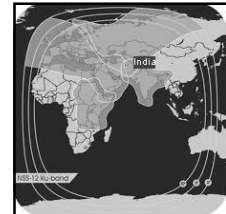

FREQ/POL	CHANNEL	SR	FEC	FREE / SCRAM	NOTES
4064 V	Sanskar TV, Satsang TV	4400	3/4	FTA	C Beam
4069 V	Hope Channel International	2500	2/3	FTA	
4076 V	TRT World HD	3906	5/6	FTA HD	C Beam
4083 V	<i>China Radio International</i>	3428	3/4	FTA	
4090 H	Travel XP HD(scr), Kashish News, Taaza TV, STV Haryana News, Travel XP Tamil (scr), Sangeet Marathi, VTV News, Travel XP HD (scr), Hi Dost!, Bangla Talkies, Foodxp, Bhojpuri Cinema	14368	3/4	MPEG4 / FTA	C Beam
4092 V	YTN World	2963	3/4	FTA	C Beam
4103 H	CNN News 18, News 18, News 18 UK	5720	3/4	Conax, Irdeto 2	C Beam
4103 V	Zee News	7200	3/4	Conax, MPEG-4	C Beam
4116 V	IndiaSign: PTC News, PTC Punjabi, PTC Chakde, PTC Punjabi Gold, Oscar Movies Bhojpuri, PTC Simran, PTC Music	8800	5/6	DVB S2 Mpeg 4	C Beam
4128 H	NHK World Network: NHK World Japan, NHK World Premium, NHK World Japan Radio	14890	2/3	MPEG-4/HD	C Beam
4130 V	Jaya TV HD, Jaya Plus, Jaya Max	12800	3/4	MPEG4/Irdeto 2	C Beam
4150 H	Urdu 1 ME (scr), Peace TV Urdu, Peace Tv English, Peace TV Bangla, Peace TV Chinese, Huda TV	14400	3/4	FTA/Irdeto 2	C Beam
4155 V	Zee Cinema HD, Zee TV HD, Zee Anmol, & Pictures HD, Zee Marathi HD, Zee Telugu HD, Zee Kannada HD	22500	5/6	Mpeg 4 HD	C Beam
4163 H	WION, EZ Mail, Zee Kalak, Zee Salaam, Zee UP / Uttarkhand	7500	5/6	Mpeg 4 Conax	C Beam
4182 H	Aaj Tak, India Today, Good News Today, Aaj Tak International, India Today International, Aaj Tak UK, Aaj Tak Planetcast: Sahana News, News 1st (India), Channel 36 UP/UK, News India 24x7, Anjan TV, Food Food, 1 Yes News, Bharat Express, Swadesh News, India Ahead, Aadinath TV, Republic TV, Harvest TV Kerala, Jai Maharashtra, Republic Bangla, 1st India, Bharat 24, M Nadu TV, TV 9 Bharatvarsh, TV 9 Telugu, TV 9 Kannada, TV 9 Gujarati, TV 9 Marathi	16296	3/4	Irdeto-2	C Beam
4184 V	Sky News International	21600	8/9	FTA Mpeg4	C Beam
4195 H	Sky News International	4000	1/2	PowerVu	C Beam
GSAT-18 at 74 Deg East Bom Az 173 El 73, Blr Az 191 El 74, Del Az 184 El 56, Chennai Az 202 El 73, Bhopal Az 186 El 62 Cal Az 212 El 59					
3777 H	DD Sports, DD Kisan	4400	3/4	Mpeg 4 BISS	India Beam
3782 H	DD National, DD Sports	2000	3/4	Mpeg 4 BISS	India Beam
11578 H	Utkarsh Channel 4, Utkarsh Channel 1, Utkarsh Channel 2, Utkarsh Channel 3	5000	3/4	Mpeg 2 FTA	India Beam
11667 V	KITE VICTERS: KITE VICTERS Plus, KITE VICTERS	2000	3/4	Mpeg2 FTA	India Beam
11681 V	VTU	2966	3/4	Mpeg 2 FTA	India Beam
11686 V	Lokshiksha Sanchar	2900	3/4	Mpeg 2 FTA	India Beam
ABS 2 at 75 deg E: Bom Az 173 El 73, Blr Az 191 El 74, Del Az 184 El 56, Chennai Az 202 El 73, Bhopal Az 186 El 62 Cal Az 212 El 59					
12524 H	Supreme Master TV, TBN Inspire International, SBN International, TBN Asia, Daystar TV, Hwazan Satellite TV	30000	1/2	FTA	India Beam
APSTAR 7 at 76.5 deg E: Bom Az 168 El 67, Blr Az 184 El 74, Del 181 El 56, Chennai Az 196 El 73, Bhopal Az 183 El 63 Cal Az 209 El 60					
3634 H	Kantipur Media Group: Kantipur TV, Kantipur Cineplex	6000	3/5	DVB-S2PSK	Asia Beam
3745 V	TeleNest: Metro 1 News, VSH News, Special TV, Sab TV, Aruj Entertainment, Venus Entertainment	5000	3/5	DVB-S2MPEG-4	Asia Beam
3753 V	KidZone+ Pakistan, Pop Pakistan, Planet Fun, Insight TV, LTN Family, Filmax	8330	3/5	Mpeg 4	Asia Beam
3780 V	APT1 Sports, Raajje TV, Macau Lotus TV, Eurosport Asia, Eurosport Asia, FashionTV Asia, FashionTV India	30000	3/4	Mpeg4 DVB S2	Asia Beam
3788 H	SES: CTN (USA), The Word Network, SBN International, The Overcomer	10700	1/2	MPEG-4/SD	Asia Beam
3844 V	Trinity Broadcasting, TBN Asia, TBN Inspire International, Telenovela Channel, 702 DZAS, The Edge Philippines	4000	3/4	DVB-S2QPSK	C Beam
3873 V	Bol News HD, Bol Entertainment HD	8000	3/5	Mpeg 4 HD FTA	C Beam
3960 H	HBO: HBO Asia, Cinemax Asia, Cinemax Asia, Cinemax Asia, HBO Taiwan	30000	3/4	Mpeg 4	Asia Beam
4000 H	A1 Telekom Austria: Luxe TV, Love Nature, MyZen TV, Trace Sport Stars, Mezzo Live Asia, Trace Urban Southeast Asia, Star Sports China, Star Sports 2 China, Museum TV International	30000	3/4	MPEG-4/HD	C Beam
4006 V	PSM: TV Maldives HD, PSM News, Munnaru, YES TV HD	8800	3/5	MPEG-4/HD	C Beam
4030 V	Capital TV HD (Pakistan)	2400	3/5	FTA	Asia Beam
4080 H	STAR TV: National Geographic Philippines, AXN East Asia, Star Movies Gold, Star Chinese Channel International, Star Chinese Movies South East Asia, National Geographic Asia, National Geographic Wild Asia	30000	3/4	MPEG-4/HD	Asia Beam
GSAT 10/GSAT 30 at 83 deg E: Bom Az 151 El 64, Blr Az 157 El 73, Del Az 168 El 55, Chennai Az 168 El 74, Bhopal Az 166 El 62 Cal Az 194 El 63					
3725 H	ETV NW: News 18 Madhya Pradesh & Chhattisgarh, News 18 Rajasthan, News 18 Bihar & Jharkhand, News 18 Urdu, News 18 Gujarati, News 18 Odia, Colors Bangla, Colors Marathi, Colors Kannada, Colors Infinity, VH1 India, Colors Cineplex, Colors Infinity, Colors Gujarati Cinema, Colors Bangla Cinema, Nick HD+, MTV Beats, Colors Cineplex, VH1 India, Colors Odia, Colors Gujarati	30000	3/4	Mpeg 4 Irdeto	India C Beam
3750 V	DD Uttarakhand	2900	3/4	FTA	India C Beam
3753 V	DD Chattisgarh	2900	3/4	FTA	India C Beam