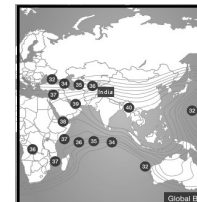

SATELLITE & CABLE TV

54

JUNE 2024