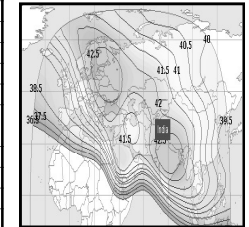

SATELLITE & CABLE TV

46

JUNE 2024

CHANNEL GUIDE

UPDATED AS OF 1ST JUNE 2024

FTA = Free To Air • SCR = Scrambled • Radio Channels in Italics

SATELLITE & CABLE TV

47