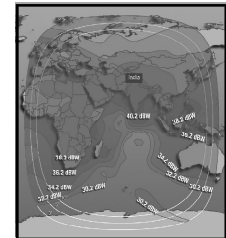

SATELLITE & CABLE TV

48

JUNE 2024

Subscribe to
SATELLITE
& Cable TV
www.scatmag.com