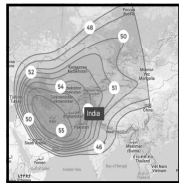

CHANNEL GUIDE

UPDATED AS OF 1ST JUNE 2024

FTA = Free To Air • SCR = Scrambled • Radio Channels in Italics

SATELLITE & CABLE TV

45

JUNE 2024

FREQ/POL	CHANNEL	SR	FEC	FREE / SCRAM	NOTES
INTELSAT-38/AzerSpace2 at 45.1 deg East: Bom Az 238 El 51, Blr Az 250 El 49, Del 232 El 41, Chennai Az 252 El 46, Bhopal Az 238 El 44 Cal Az 248 El 35					
11510 V	Dialog DTH: Sony BBC Earth, National Geographic Wild Asia, Animal Planet India, Discovery Channel India, Discovery Science India, TLC India, National Geographic India, History TV 18, Travelxp HD, HGTV Asia, Food Network Asia, Sony Sports Ten 1, Ten Cricket, Sony Sports Ten 2, Eurosport Asia, Star Sports 1, Star Sports 2, HBO Signature Asia, HBO Family Asia, & flix, Hits Movies, Sony Pix, Hits, Zee Café, Warner TV Asia, AXN East Asia	27690	5/6	DVB-S	India Beam
11555 V	Dialog DTH:Discovery HD World India, Animal Planet India, AXN East Asia, Rock Entertainment, Star Movies Select, HBO Asia, Star Movies India, CinemaWorld, Cinemax Asia, HBO Hits, Star Sports 1, Star Sports Select HD1, Star Sports Select HD2, Sony Sports Ten 2, Sony Sports Ten 5, Premier Sports Asia	29900	2/3	DVB-S2	India Beam
11592 V	Dialog DTH: Channel One, Rupavahini, Channel Eye, ITN, Vasantham TV, TV Derana, Swarnavahini, Sirasa TV, Shakthi TV, TV 1, Hiru TV, TNL TV, Art, Ada Derana 24, Siyatha TV, Haritha TV, TV Didula, Rideo TV, Citi Hitz, Supreme TV, Rangiri Sri Lanka TV, Hi!! TV, Pragna TV, Damsathara TV, Jaya TV, The Buddhist TV	27690	5/6	DVB-S	India Beam
11637 V	Dialog DTH: Colors Infinity, FashionTV India, Fox Life India, Comedy Central India, Arirang World, Star Bharat India, SET India, Sony Max India, Star Gold India, Colors, Star Plus India, B4U Movies India, Star Gold Romance, Zee Cinema Asia, Colors Tamil, Sun TV, KTV, Star Vijay India, Kalaigarnar TV, Zee Tamil, Sirippoli, Guru TV, Nenasa Sinhala Grade 1-5, Nenasa Tamil Grade 1-5, Nenasa Sinhala Grade 6-9, Nenasa Tamil Grade 6-9, Nenasa Sinhala O/L, Nenasa Tamil O/L, Nenasa Sinhala A/L, Nenasa Tamil A/L	27690	5/6	Irdeto 2	India Beam
11675 V	Dialog TV: Shradddha TV, Swarga TV, Verbum TV, Aljazeera English, ABC Australia India, BBC News South Asia, CGTN, CNN International South Asia, NDTV 24x7, France 24 English, EuroNews English, Bloomberg TV Asia, CNBC Asia-Pacific, B4U Music India, VH1 India, Channel C, Sun Music, Zing Asia, Da Vinci Learning India, CBeebies Asia, Cartoon Network HD+, A Plus Kids TV, Nickelodeon South East Asia, Baby TV Asia, Disney Junior India, Nick Jr India	27690	5/6	DVB-S	India Beam
AMOS 4 at 65 deg East					
10735 V	DishHome DTH Nepal: Avenues Khabar, News 24, ABC News, Janata TV, Nice TV, Colors, Star Plus India, Zee TV India, SET India, MTV India, Zoom, Zing Asia, Discovery Channel India, Animal Planet India, National Geographic India, TLC India, Sony Pix, Star Movies India, Star Sports Select HD1, Sony Sports Ten 5, Sony Sports Ten 1	45000	1/2	DVB-S2/QPSK	India Beam
10789 V	DishHome DTH Nepal:Star Gold India, Sony Max India, Zee Cinema Asia, Star Sports 1, Star Sports 1 Hindi, Star Sports Select HD1, Sony Sports Ten 5, Sony Sports Ten 1, Sony Sports Ten 2, Sony Sports Ten 3, CNN International South Asia, BBC News South Asia, Aljazeera English, CNA, RT News, Zee News, Hungama TV, DishHome Cinema Ghar 888, Star Sports 1, Star Sports 2, Star Sports 1 Hindi, Star Sports Select HD2	45000	1/2	DVB-S2/QPSK	India Beam
10860 V	DishHome DTH Nepal:DishHome Showcase, Plus Movie, Kantipur TV, Image Channel, NTV National, Sagarmatha TV, Colors, Zee TV India, Star Plus HD India, Zee Cinema Asia, Star Gold HD India, HBO Asia, ACORAB, Radio Nepalbani, Nepal FM, Thaha Sanchar Network, Ujyaalo 90 Network, Janata Media Radio, BFBS Gurkha Network, Radio Nepal	45000	1/2	DVB-S2/QPSK	India Beam
10914 V	DishHome DTH Nepal:DishHome Showcase 2, DishHome Ramailo, D Movies, NTV Plus, NTV News, Mountain TV, Himalaya TV, AP1 HD, TV Today, Nari TV, Bhakti Darshan TV, Omkar TV, Deep TV, News Nepal, Bagmati TV, Global TV, Prabhu TV, Star Bharat India, Sony SAB India, KBS Korea, Zee Anmol, Colors Cineplex, Star Gold 2, & pictures, B4U Movies India, Goldmines, Zee Action, Star Utsav Movies, Sony Max 2, VH1 India, History TV 18, Discovery Science India, Discovery Turbo India, National Geographic Wild Asia, TV5Monde Asie, Sony BBC Earth, Star Movies India, Times Now, News 18, Zee Business, NDTV India, Aaj Tak, Nickelodeon India, BabyFirst TV, Discovery Kids India, Nick Jr India, Disney Channel India, Super Hungama, Sonic Nickelodeon, Disney Junior India, Aastha International	45000	2/3	DVB-S2/QPSK	India Beam
11235 V	DishHome DTH Nepal: Action Sports 1, Jhigu Nepa Channel, Comedy Plus, DishHome Cinema Ghar 108, DishHome Gunjan, DishHome Cine Hits, D Music, DishHome Junior, Academy 1, Madesh Plus, Action Sports 2, Business Plus, BTV Business, Universal TV HD, BM HD, Nepal Network TV, Movie Entertainment TV, Space 4K, Kasthamandap TV Gold, & TV, Colors Infinity, Colors Rishtey Asia, DD Bharati, Zee Bollywood, Zee Classic, MTV Beats, B4U Music India, NHK World Japan, CGTN, Arirang World, Star Sports 3, Star Sports Select HD2, DD Sports, ABP News India, EuroNews English, Peace of Mind TV, Sanskar TV, Discovery HD World India, Kantipur Cineplex, Nepal Radio Network	45000	2/3	DVB-S2/8PSK	India Beam
11289 V	DishHome DTH Nepal:Sarokar TV, NTV Kohalpur, NTV Itahari, Prime Times, Star Gold Select, DishHome Cinema Ghar 555, Sony Yay!, & TV, & pictures, HBO Signature Asia, HBO Hits, HBO Family Asia, Cinemax Asia, National Geographic India, Zee Café, AP1 TV, Kantipur TV	45000	2/3	DVB-S2/8PSK	India Beam
11360 V	DishHome TV NEPAL: Star Bharat India, SET India, Sony Max India, Star Gold Select, Star Movies Select, Sony Sports Ten 2, Sony Sports Ten 3, Animal Planet India, TLC HD India, NTV National, Himalaya TV, DishHome Ramailo, Action Sports 1, Action Sports 2, Cinemaghar International	45000	2/3	DVB-S2/8PSK	India Beam
12660 V	DishHome TV NEPAL: Baby TV Asia, Colors Infinity, Colors Cineplex, Nat Geo Wild Asia, Fox Life India, 9XM, Himalaya TV, NTV Plus, BM HD, Plus Movie, DishHome Cine Hits, DishHome Gunjan	45000	2/3	DVB-S2/QPSK	India Beam
12714 V	DishHome TV NEPAL: Reality TV, D Movies, Hollywood Hits, K World, Rhymes, Bhojpuri Magic, Yoho TV, Mega TV, B4U Kadak, House Full Movies, Mastiii	45000	2/3	DVB-S2/QPSK	India Beam
INTELSAT 17 AT 66 Deg E:					
3845 V	Tata: Kalaigarnar TV, Kalaigarnar Seithigal, Isai Aruvi, Sirippoli, Chithiram, Kalaigarnar Murasu TV, Vendhar TV, News 7 Tamil, Sai TV, Hindu Dharmam, TV 5 Kannada, Malai Murasu TV, Malar TV, News J, Patrika Rajasthan, News Malayalam 24x7	28800	5/6	DVB-S28PSK	Landmass beam