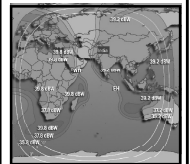

# CHANNEL GUIDE

**UPDATED AS OF 1<sup>ST</sup> JUNE 2021**

**FTA = Free To Air • SCR = Scrambled • Radio Channels in Italics**

SATELLITE & CABLE TV

76

JUNE 2021

FREQ/POL	CHANNEL	SR	FEC	CAS	NOTES
3845 V	<b>Tata:</b> Kalainagar TV, Seithigal, Isai Aruvi, Sirippoli TV, Chithiram TV, Kalaignar Murasu TV, Vendhar TV, Sairam TV, News 7 Tamil, Ayush TV, MK Tunes, MK Six, Sai TV, Hindu Dharmam, TV 5 Kannada, Malai Murasu TV, Malar TV, Shalini TV, Update News, Update TV, Update Music, Update Kids	28800	5/6	Mpeg 2 / Mpeg 4 Irdeto	Landmass beam
3876 H	Indiasign: CVR English, CVR OM Spiritual, Tollywood, RTV (India), Nireekshana TV, Mango, Y TV Telugu, Hornbill TV, Madhimugam TV, News India 24x7, NK TV 24x7, Mangalam TV	14300	3/4	Mpeg4 FTA	Landmass beam
3885 V	SUN NW: Sun TV, KTV, Sun News, Sun Music, Gemini TV, Gemini Movies, Gemini Comedy, Udaya TV, Udaya Movies, Surya TV, Surya TV HD, Chutti TV, Kochu TV, Gemini Music, Surya Movies, Gemini Music HD, Gemini Movie HD, Udaya HD, Sun Bangla, Sun Marathi	30000	3/4	Mpeg4 Irdeto 2	Landmass beam
3894 H	Indiasign: HMTV, Aradhana TV, T News, MBC TV, Calvary TV, Prarthana Bhawan TV, 7 S Music, ABN, V6 News, CVR News, Mercy TV (India), FM News, CVR Health, Inews, 10TV, AP 24x7. 1 Sports	13840	5/6	DVB S2 Mpeg 4	Landmass beam
3914 H	New Delhi TV: NDTV 24x7, NDTV India, NDTV Profit, NDTV Good Times	11200	3/4	Mpeg4 Irdeto 2	Landmass beam
3925 V	Sun TV NW: Kushi TV, Udaya Music, Chintu TV, Adithya TV, Udaya Comedy, Surya Comedy Surya Music, Sun Life, Gemini Life, Sun TV HD, KTV HD, Sun Music HD, Gemini TV HD	30000	3/4	DVB S2, Mpeg 4, Irdeto 2	Landmass beam
3932 H	Indo Teleports: Peppers TV, Maha Punjabi, Total TV Haryana, Chardikla Time TV, Enterr10 Bangla, Enterr 10	18330	2/3	DVB S2	Landmass beam
3965 V	TV5 Monde Asia, TV5 HD, TV5 Style HD	12335	3/4	Mpeg 4 PowerVu	Landmass beam
3966 H	News J, Thanti TV, Janam TV, Patrika Rajasthan TV, Meenakshi TV, Jothi TV, Nambikkai TV, Good News TV	18330	2/3	FTA	Landmass beam
3984 H	VoA TV Global HD, VoA TV Indian Ocean HD, VoA TV China HD, VoA TV Africa HD, God TV Asia, Colors Mena HD (scr)	14400	3/4	Mpeg 4/PowerVu,FTA	Landmass beam
4006 H	Planetcast: Kappa TV, Mathrubhumi News, Shalom TV, Salvation TV, Media One, Kaumudy TV, Powervision TV, Saathiyam TV, Dheeran TV, Ate TV, Safari, Studio One +. Darshana TV ME, Digvijay News 24x7, Tunes6 Music, Vellicham TV, Reporter	14400	3/4	DVB-S2 Mpeg4	Landmass beam
4015 V	<b>Tata:</b> Angel TV India, Captain TV, Imayam TV, Madha TV, Makkal TV, Kairali Channel, We, Moon TV, Puthiya Thalaimurai, Sri Sankara TV, Subhavaartha TV, Tamilan TV, Vasanth TV, Win TV, Polimer, Public TV, Captan News, TV5 News, Polimer News, MK TV, Puthuyugam TV, Public Music TV, Kairali Arabiya, Public Movies, Mathrubhumi News, Kappa TV	30000	3/4	Mpeg 4 DVB S2 FTA / Conax	Landmass beam
4024 H	PlanetCast: Star Vijay International (scr), Asianet News, Asianet ME, Suvarna News, Amrita TV, Goodness TV, Jaihind TV, Jeevan TV, Manorama News Intl., 24 News, Flowers TV (scr)	14400	2/3	Mpeg 4 Videoguard / FTA	Landmass beam
<b>INTELSAT 20 / 36 at 68.50 deg E: Bom Az 193 El 67, Blr Az 215 El 71, Del 197 El 55, Chennai Az 222 El 69, Bhopal Az 202 El 61 Cal Az 223 El 55</b>					
3713 V	KBS World 24 HD	2800	2/3	Mpeg4	C Beam
3723 V	Indiasign: TV 9 Telugu, Mojo TV, TV 9 Kannada, TV 9 Marathi, TV 9 Gujarati, TV 9 Bharatvarsh, Mahaa News, Shubhsandesh TV	9600	3/4	Mpeg 4 DVB S2	C Beam
3732 V	Indiasign: Mahaa News, Mantavya News, National Voice, Nepal 1, Shubhsandesh TV, Mojo TV, Tulasi News	7200	3/4	Mpeg 4 DVB S2	C Beam
3739 H	Discovery Networks India: Discovery Channel India, DTamil, Animal Planet India, Investigation Discovery India, Investigation Discovery India, Discovery Science India, Discovery Turbo India, TLC India, Discovery HD World India, Discovery Kids India, TLC HD India, Animal Planet HD World India	30000	3/4	Mpeg4 PowerVu	C Beam
3742 V	Sadhna TV, Super TV, Anjan TV, Jai Maharashtra, News 1, Food Food	7000	3/4	Mpeg 4 FTA	C Beam
3766 V	Aastha TV, Aastha Tamil, Aastha Telugu, Aastha Kannada	7200	3/4	Mpeg 4	C Beam
3768 H	Zee NW: & TV HD, Zee Zest	7500	3/4	Mpeg 4 Conax	C Beam
3774 V	Aastha TV	2944	3/4	FTA	C Beam
3777 V	Aastha Bhajan, Vedic TV	2940	3/4	FTA	C Beam
3782 V	CGN TV	2965	3/4	FTA	C Beam
3788 V	J Movies	4400	2/3	FTA Mpeg4 Irdeto2	C Beam
3795 H	<b>Times Group:</b> Times Now, Zoom, ET Now, Movies Now, Movies Now+ HD, Romedu Now, Mirror Now, Times Now World Hd, MNX HD, Movies Now HD, Romedy Now HD, MNX, ET Now, Times Now	30000	3/4	Mpeg4 Irdeto	C Beam
3795 V	Arirang World HD	5580	2/3	DVB S2 Mpeg 4	C Beam
3828 V	Indo Teleports: Jan TV, Khabar Fast, Pratidin Time, GS TV, Jan TV + (scr), Maha Movies, Fakt Marathi	7200	2/3	FTA Irdeto	C Beam
3836 V	Fakt Marathi	7200	3/4	Mpeg4 FTA	C Beam
3850 V	Viacom 18: Colors Marathi HD, Colors Bangla HD, Colors Kannada HD, Colors Super HD, Comedy Central India, MTV Beats	14400	2/3	Mpeg4 Irdeto2	C Beam
3868 H	Sports Inspires Life: Sony Ten 1 to 3, Sony Marathi	14400	2/3	Mpeg 4 Videoguard	C Beam
3868 V	Vaa Movies, True Sports TV, Cinema TV, Naaptol Tamil, Naaptol Kannada, MTV Beats HD (scr), Colors Cineplex HD (scr)	14400	2/3	FTA / Irdeto 2 Mpeg4	C Beam
3889 V	PTC Simran, PTC Music	2500	3/4	Mpeg 4 FTA	C Beam
3892 V	Daystar TV	1954	5/6	FTA	C Beam
3900 H	Sony Pictures Networks India: Sony SAB TV India, Sony Pix, Sony Aath, Sony Six, Sony Pal, Sony Max India, Sony Max 2, SET India	22222	5/6	Mpeg 4/ Power Vu	C Beam
3913 V	KBS World HD	6510	3/4	Mpeg 4/ Xcrypt	C Beam
3922 V	India TV Wiz, India TV	7000	5/6	Mpeg 4 Irdeto	C Beam
3930 H	Sports Inspires Life: Sony Six HD, Sony Ten 2 HD, Sony Ten 3 HD, Ten Cricket HD	25000	2/3	Mpeg 4 Videoguard	C Beam
3974 H	Zee Turner: Pogo, CNN Intl S. Asia, Cartoon Network Pakistan, Cartoon Network India	19500	3/4	PowerVu / Conax	C Beam
3974 V	Zee NW: Zee Talkies HD, Zee Bangla HD, Zee Tamil HD, Zee Keralam HD, Living Travelz, Zee Cinemalu HD, Zee Zabardast tests	22500	5/6	Mpeg 4 Conax	C Beam
3993 H	Viacom 18: MTV India, Colors Rishtey Asia, Colors Asia Pacific	4000	2/3	Mpeg4, Irdeto	C Beam
3996 V	SUN 18: CNBC TV18, CNBC Awaaz, News18 Lokmat	6666	3/4	MPEG 4 Irdeto 2	C Beam