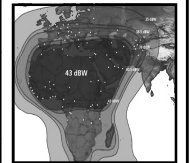

# CHANNEL GUIDE

**UPDATED AS OF 1<sup>ST</sup> JUNE 2021**

**FTA = Free To Air • SCR = Scrambled • Radio Channels in Italics**

SATELLITE & CABLE TV

75

JUNE 2021

FREQ/POL	CHANNEL	SR	FEC	CAS	NOTES
<b>INTELSAT-38/AzerSpace2 at 45.1 deg East: Bom Az 238 El 51, Bir Az 250 El 49, Del 232 El 41, Chennai Az 252 El 46, Bhopal Az 238 El 44 Cal Az 248 El 35</b>					
11475 V	Dialog DTH: Sony Six HD, Discovery World India HD, Star Movies Select HD, Animal Planet HD, AXN East Asia HD, Rugby PassTV HD, Star Sports 1 HD, Sony Ten2 HD, Star Sports select HD1, Star Sports Select HD2	32000	2/3	DVB-S2/8PSK	India Beam
11515 V	Dialog DTH: CBeebies Asia, Pogo, Cartoon Network HD+, A Plus Kids TV, Nickelodeon South East Asia, Baby TV Asia, Disney Junior India, National Geographic India, Sony BBC Earth, National Geographic Wild Asia, Animal Planet India, Discovery Channel India, Discovery Science India, Tech Storm, TLC India, History TV 18, Travelxp HD, Travel Channel Asia, Sony Ten 1, Ten Cricket, Sony Ten 2	23700	5/6	DVB-S	India Beam
11555 V	Dialog DTH: HDTV Asia, Makeful, SET India, Sony Max India, Star Gold India, Colors, Star Plus India, Zee TV India, Colors Tamil, Sun TV, KTV, Star Vijay India, Kalaingar TV, Zee Cinema Asia, UTV Movies, B4U Movies India, Zee Tamil, Sirippoli, Zing Asia, Supreme TV, DTamil, Fashion TV Asia, Hi TV, NHK World Japan, WakuWaku Japan South East Asia	27690	3/5	DVB-S	India Beam
11595 V	Dialog DTH: Channel One, Rupavahini, Channel Eye, ITN, Vasantham TV, TV Derana, Swarnavahini, Sirasa TV, Shakthi TV, TV 1, Hiru TV, TNL TV, Art, Ada Derana 24x7, Siyatha TV, Hariha TV, TV Didula, Rideev TV, Citi Hitz, 7th Circuit, Rangiri Sri Lanka TV, Guru TV, UTV Tamil HD, Nenasa TV Grade 10	27690	5/6	DVB-S	India Beam
11635 V	Dialog DTH: Eurosport Asia, Outdoor Channel International, Star Sports 1, Star Sports 2, Star Sports Select HD1, Sony Six, DSport, Star Movies India, HBO Asia, HBO Signature Asia, HBO Hits, HBO Family Asia, Cinemax Asia, & flix, Hits Movies, CinemaWorld, Sony Pix, Hits, Zee Café, Star World India, Warner TV Asia, AXN East Asia, Colors Infinity, Blue Ant Entertainment, Celestial Classic Movies, Food Network Asia, Fox Life India, Comedy Central India	27690	5/6	Irdeto 2	India Beam
11675 V	Dialog TV: Nenasa TV, Buddhist TV, Shraddha TV, Damsathara TV, God TV, Aljazeera, Swarga TV, Verbum TV, France 24 English, CNBC Asia-Pacific, ABC Australia TV, BBC, CGTN, CNN, NDTV, RT News, Bloomberg TV, Trace Urban, B4U Music, VH1 India, Channel C, Sun Music, Zoom, Da Vinci Learning	27690	5/6	DVB-S	India Beam
<b>AMOS 4 at 65 deg East</b>					
10735 V	DishHome DTH Nepal: Avenues Khabar, News 24, ABC News, Janata TV, Nice TV, Colors, Star Plus India, Zee TV India, SET India, MTV India, Zoom, Zing Asia, Discovery Channel India, Animal Planet India, National Geographic India, TLC India, Comedy Central India, Sony Pix, Star Movies India, Star Sports Select HD1, Sony Six, Sony Ten 1 HD	45000	1/2	Mpeg 4 Latens, Verimatrix	India Beam
10789 V	DishHome DTH Nepal: Star Gold India, Sony Max India, Zee Cinema Asia, Star Sports 1, Star Sports 1 Hindi, Star Sports Select HD1, Sony Six, Sony Ten 1, Sony Ten 2, Sony Ten 3, CNN International South Asia, BBC World News South Asia, Aljazeera English, CNA, RT News, Zee News, Hungama TV, DishHome Cinema Ghar 888, Star Sports 1, Star Sports 2, Star Sports 1 Hindi, Star Sports Select HD2	45000	1/2	Mpeg 4 Latens, Verimatrix	India Beam
10860 V	DishHome DTH Nepal: DishHome Showcase, Plus Movie, Kantipur TV, Image Channel, NTV National, Sagarmatha TV, Colors, Zee TV India, Star Plus HD India, Zee Cinema Asia, Star Gold HD India, ACORAB, Radio Nepalani, Nepal FM, Thaha Sanchar Network, Ujyaalo 90 Network, Janata Media Radio, BFBS Gurkha Network, Radio Nepal	45000	1/2	Mpeg 4 Latens, Verimatrix	India Beam
10914 V	DishHome DTH Nepal: DishHome Ramailo, D Movies, NTV Plus, NTV News, Mountain TV, Himalaya TV, AP1 TV, TV Today, TV Filmy, Bhakti Darshan TV, Star Bharat India, Sony SAB TV India, Hi Dost!, KBS World 24, Zee Anmol, Gyandarshan, Colors Cineplex, Star Gold 2, & pictures, B4U Movies India, Dhinchaak, Zee Action, Star Utsav Movies, Sony Max 2, MTV Beats, Investigation Discovery India, History TV 18, Discovery Science India, Discovery Turbo India, National Geographic Wild Asia, Luxe TV, Sony BBC Earth, VoA TV Asia, Star Movies India, TRT World, Times Now, News 18, Zee Business, NDTV India, Aaj Tak, Nickelodeon India, BabyFirst TV, Discovery Kids India, Nick Jr India, Disney Channel India, Marvel HQ, Sonic Nickelodeon, Disney Junior India	45000	2/3	Mpeg 4 Latens, Verimatrix	India Beam
11235 V	DishHome DTH Nepal: DishHome Action Sports, Nepa Channel, DishHome Cinema Ghar 108, DishHome Gunjan, DishHome Cine Hits, DishHome Junior, Business Plus, BTV Business, Krishi TV, BM HD, Gorkha TV, & TV, Colors Infinity, Colors Rishtey Asia, DD Bharati, Xing Kong International, Aakaash Aath, Anjan TV, Zee Bollywood, Manoranjan TV, Bhojpuri Cinema, 9XM, 9X Jalwa, Living Foodz, NHK World Japan, TV 5 Monde Asia, DW English, CGTN, Arirang World, Star Sports 3, Star Sports Select HD2, Fight Sports, DD Sports, Peace of Mind TV, Discovery HD World India, Star World HD India, Nepal Radio Network	45000	2/3	Mpeg 4 Latens, Verimatrix	India Beam
11289 V	DishHome DTH Nepal: Sarokar TV, NTV Kohalpur, NTV Itahari, Prime Times, Star Gold Select, DishHome Cinema Ghar 555, Sony Yay!, & TV, & pictures, HBO Signature Asia, HBO Hits, HBO Family Asia, Cinemax Asia, National Geographic India, Zee Café, AP1 TV, Kantipur TV	45000	2/3	Mpeg 4 Latens, Verimatrix	India Beam
11360 V	DishHome TV NEPAL: Star Bharat HD, SET India HD, Sony Max HD, Star Gold Select HD, Sony Ten 2 HD, Sony Ten 3 HD, Animal Planet HD, TLC HD, Comedy Central HD, Disney International HD, VH1 HD, MTV Beats HD, DishHome Ramailo, DishHome Action Sports	45000	2/3	Mpeg 4 Latens, Verimatrix	India Beam
12660 V	DishHome TV NEPAL: Baby TV Asia, Colors Infinity, Colors Cineplex, Nat Geo Wild Asia, Fox Life India, 9XM, Himalaya TV, NTV Plus, BM HD, Plus Movie, DishHome Cine Hits, DishHome Gunjan	45000	2/3	Mpeg 4 Latens, Verimatrix	India Beam
12714 V	DishHome TV NEPAL: Reality TV, D Movies, Hollywood Hits, K World, Rhymes, Bhojpuri Magic, Yoho TV, Mega TV, B4U Kadak, House Full Movies, Mastii	45000	2/3	Mpeg 4 Latens, Verimatrix	India Beam
<b>INTELSAT 17 AT 66 Deg E:</b>					
3845 H	Sony Entertainment: SET Asia, SET Middle East, Sony Max Asia, Sony SAB TV Asia, Max M.E., Sony Six, Sony Pix	30000	3/4	Mpeg 4 DVB S2 PowerVu	Landmass beam