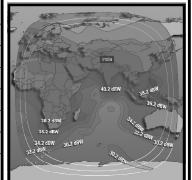

# CHANNEL GUIDE

**UPDATED AS OF 1<sup>ST</sup> JUNE 2021**

**FTA = Free To Air • SCR = Scrambled • Radio Channels in Italics**

SATELLITE & CABLE TV

77

JUNE 2021

FREQ/POL	CHANNEL	SR	FEC	CAS	NOTES
4003 V	Lamhas Mux: Shubh TV, Abzy Movies, Sandesh News, Shubh Cinema, Abzy Cool, Abzy Dhakad, InSync	7200	3/4	Mpeg4 DVB S2	C Beam
4013 H	Indiasign: News Time Bangla, Rupashi Bangla, Aakash Aath, Dhoom Music, R Plus, Manoranjan Movies, R+ Gold	7200	3/4	Mpeg 4 DVB S2	C Beam
4013 V	Sun18: Nick HD+, MTV Beats, Rishtey Cineplex, VH1 India	7200	3/4	Mpeg4 Irdeto2	C Beam
4034 H	SUN 18: MTV India, Colors, Colors Rishtey Asia, Colors Cineplex, Nick Jr India, Colors Kannada Cinema, Colors Tamil HD, Colors Tamil, Colors HD, Colors Cineplex, BDM, Nickelodeon India	20500	2/3	Mpeg4, Irdeto 2	PAL
4034 V	Network 18: History TV 18, CNBC TV18 Prime HD, History TV18 HD, News 18 Malayalam (fta), Sonic Nickelodeon, News 18 TN (fta), CNBC Bazaar, News 18 Assam & NE (fta), News 18 India, MTV HD+	21600	5/6	Mpeg4 Irdeto 2 HD	C Beam
4054 V	Arirang World	4400	3/4	FTA	C Beam
4059 V	CTS (South Korea)	3529	3/4	FTA	C Beam
4064 H	Al Jazeera English, CNBC Africa (scr), CGTN, EWTN Africa & Asia, Australia Plus TV Asia (Mpeg4, Irdeto2), SIS Digital (scr), BBC World News South Asia (scr); <i>Radio Australia, BBC World Service, Radio Australia English for Asia, EWTN Radio</i>	19850	7/8	Irdeto 2 / PowerVu / FTA	C Beam
4064 V	Sanskar TV, Satsang TV	4400	3/4	FTA	C Beam
4070 V	Hope Channel International, Hope TV India	3003	2/3	FTA	
4076 V	TRT World HD	3906	5/6	FTA HD	C Beam
4083 V	<i>China Radio International</i>	3428	3/4	FTA	
4090 H	Travel XP HD(scr), Kashish News, Taaza TV, STV Haryana News, Travel XP Tamil (scr), Sangeet Marathi, VTV News, Travel XP HD (scr), Hi Dost!, Bangla Talkies, Bhojpuri Cinema	14368	3/4	MPEG4 / FTA / Irdeto 2	C Beam
4092 V	YTN World	2963	3/4	FTA	C Beam
4103 H	CNN News 18, News 18, News 18 UK	5720	3/4	Conax, Irdeto 2	C Beam
4116 V	IndiaSign: PTC News, PTC Punjabi, PTC Chakde, PTC Punjabi Gold, News Nation, News State MP & CHG, News State UP & UK, Oscar Movies Bhojpuri, PTC Simran, PTC Music	8800	3/4	DVB S2 Mpeg 4	C Beam
4124 H	NHK World Network: NHK World Japan, NHK World Premium, NHK World Japan Radio	22193	3/5	MPEG-4/HDConax	C Beam
4130 V	Jaya TV HD, Jaya Plus, Jaya Max	10369	3/4	MPEG4 / Irdeto 2	C Beam
4150 H	Urdu 1 ME (scr), Peace TV Urdu, Peace Tv English, Peace TV Bangla, Peace TV Chinese, Huda TV, I Plus TV	15150	2/3	FTA / Irdeto 2	C Beam
4155 V	Zee Cinema HD, Zee TV HD, Zee Anmol, & Pictures HD, Zee Marathi HD, Zee Telugu HD, Zee Kannada HD	22500	5/6	Mpeg 4 DVB S2 Conax HD	C Beam
4163 H	WION, EZ Mall, Zee Kalak, Zee Salaam, Zee UP / Uttarkhand	7500	5/6	Mpeg 4 Conax	C Beam
4182 H	Aaj Tak, India Today, Tez, Aaj Tak Delhi, Aaj Tak International, India Today International, Aaj Tak UK, Aaj Tak HD	16296	3/4	Irdeto-2	C Beam
4184 V	Planetcast: 4TV, Sahana News, News 1st (India), Anjan TV, Food Food, India Ahead, Republic TV, Jai Maharashtra, Republic Bangla	21600	5/6	FTA Mpeg4	C Beam
4195 H	Sky News International	4000	1/2	PowerVu	C Beam
<b>GSAT-11 &amp; GSAT-18 at 74 Deg East Bom Az 173 El 73, Blr Az 191 El 74, Del Az 184 El 56, Chennai Az 202 El 73, Bhopal Az 186 El 62 Cal Az 212 El 59</b>					
3777 H	DD News HD, DD Sports HD (scr)	4000	3/4	Mpeg 4 BISS	India Beam
11587 H	Punjab EduSat	4000	3/4	Mpeg 2 FTA	India Beam
11667 V	KITÉ VICTERS	2000	3/4	Mpeg2 FTA	India Beam
11681 V	VTU	2966	3/4	Mpeg 2 FTA	India Beam
11686 V	Lokshiksha Sanchar	2900	3/4	Mpeg 2 FTA	India Beam
<b>ABS 2 at 75 deg E: Bom Az 173 El 73, Blr Az 191 El 74, Del Az 184 El 56, Chennai Az 202 El 73, Bhopal Az 186 El 62 Cal Az 212 El 59</b>					
3590 H	Avenues Khabar	2222	3/4	Irdeto	Global Beam
3606 V	Nepalese mux: AP1 TV, TV Today (Nepal), TV Filmy	2707	5/6	DVB-S2	Global Beam
3649 H	Medianet HITS: People TV, Colors, CCTV 4 Asia, Baby TV Asia, Fashion TV India, Sangu TV, Nat Geo Wild Asia, Dhivehi Channel, Fox Asia, Rai Italia Asia, MTV India, TV 5 Monde Asia, Zee Bollywood, DW English, Fox Family Movies, MTV Beats, Phoenix Chinese Channel, Zee Café, Zee Cinema Asia, & flix, Sony Six, Nick Jr Asia, Zee TV India, NDTV 24x7, Warner TV Asia, Nat Geo People Asia, CuriosityStream, Aljazeera English, Quran TV, Premier League TV, HBO HD Asia, Sony Ten 2 HD, National Geographic India HD, CinemaWorld, Nickelodeon South East Asia, Discovery HD World India, Star Plus Southeast Asia HD, Fox Life India HD, Alkaun TV, Travel Channel Asia, Sony Ten 1, Jalsha Movies, Sony BBC Earth, DreamWorks TV HD, Zee TV India HD, Fox Action Movies, CBeebies Asia, Star Sports 1 HD, Colors HD, Star Gold Middle East HD, Munnaaru	45000	2/3	DVB-S2/8PSK	Global Beam
3652 V	Media Net Hits: Sony Ten 3, Comedy Central India, Channel 13, SET India, Sony Max India, VTV, YES, TV Maldives, Raajje TV, Fox Crime Asia, Star Bharat Middle East, PSM News, Star Gold Middle East, Trace Urban Southeast Asia, Star Sports 1, Star Sports Select HD1, FX India, Sony Ten 1, AXN India, Channel 1, CNN International South Asia, KBS World, Cartoon Network India, TLC India, Peace TV English, BBC World News South Asia, Ice TV HD, Fox Movies Asia HD, Star Sports 2 HD, Dubai TV International, RTR Planeta Asia, Sky News International, Star Vijay India, Star Sports Select HD2, HGTV Asia HD, Boomerang Asia, Timeless Drama Channel, Sangu E, , [Disney Channel test card], V FM	30500	3/5	DVB-S2/8PSK	Global Beam
12524 H	Supreme Master TV, SBN International, TBN Asia, Hillsong Channel, Daystar TV	30000	1/2	FTA	India Beam
<b>APSTAR 7 at 76.5 deg E: Bom Az 168 El 67, Blr Az 184 El 74, Del 181 El 56, Chennai Az 196 El 73, Bhopal Az 183 El 63 Cal Az 209 El 60</b>					
3634 H	Kantipur Media Group: Kantipur TV, Kantipur Cineplex	6000	3/5	DVB-S28PSK	Asia Beam