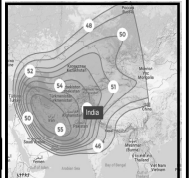

# CHANNEL GUIDE

**UPDATED AS OF 1<sup>ST</sup> JUNE 2021**

**FTA = Free To Air • SCR = Scrambled • Radio Channels in Italics**

SATELLITE & CABLE TV

75

JUNE 2021

FREQ/POL	CHANNEL	SR	FEC	CAS	NOTES
<b>INTELSAT-38/AzerSpace2 at 45.1 deg East: Bom Az 238 El 51, Bir Az 250 El 49, Del 232 El 41, Chennai Az 252 El 46, Bhopal Az 238 El 44 Cal Az 248 El 35</b>					
11475 V	Dialog DTH: Sony Six HD, Discovery World India HD, Star Movies Select HD, Animal Planet HD, AXN East Asia HD, Rugby PassTV HD, Star Sports 1 HD, Sony Ten2 HD, Star Sports select HD1, Star Sports Select HD2	32000	2/3	DVB-S2/8PSK	India Beam
11515 V	Dialog DTH: CBeebies Asia, Pogo, Cartoon Network HD+, A Plus Kids TV, Nickelodeon South East Asia, Baby TV Asia, Disney Junior India, National Geographic India, Sony BBC Earth, National Geographic Wild Asia, Animal Planet India, Discovery Channel India, Discovery Science India, Tech Storm, TLC India, History TV 18, Travelxp HD, Travel Channel Asia, Sony Ten 1, Ten Cricket, Sony Ten 2	23700	5/6	DVB-S	India Beam
11555 V	Dialog DTH: HDTV Asia, Makeful, SET India, Sony Max India, Star Gold India, Colors, Star Plus India, Zee TV India, Colors Tamil, Sun TV, KTV, Star Vijay India, Kalaingar TV, Zee Cinema Asia, UTV Movies, B4U Movies India, Zee Tamil, Sirippoli, Zing Asia, Supreme TV, DTamil, Fashion TV Asia, Hi TV, NHK World Japan, WakuWaku Japan South East Asia	27690	3/5	DVB-S	India Beam
11595 V	Dialog DTH: Channel One, Rupavahini, Channel Eye, ITN, Vasantham TV, TV Derana, Swarnavahini, Sirasa TV, Shakthi TV, TV 1, Hiru TV, TNL TV, Art, Ada Derana 24x7, Siyatha TV, Hariha TV, TV Didula, Rideev TV, Citi Hitz, 7th Circuit, Rangiri Sri Lanka TV, Guru TV, UTV Tamil HD, Nenasa TV Grade 10	27690	5/6	DVB-S	India Beam
11635 V	Dialog DTH: Eurosport Asia, Outdoor Channel International, Star Sports 1, Star Sports 2, Star Sports Select HD1, Sony Six, DSport, Star Movies India, HBO Asia, HBO Signature Asia, HBO Hits, HBO Family Asia, Cinemax Asia, & flix, Hits Movies, CinemaWorld, Sony Pix, Hits, Zee Café, Star World India, Warner TV Asia, AXN East Asia, Colors Infinity, Blue Ant Entertainment, Celestial Classic Movies, Food Network Asia, Fox Life India, Comedy Central India	27690	5/6	Irdeto 2	India Beam
11675 V	Dialog TV: Nenasa TV, Buddhist TV, Shraddha TV, Damsathara TV, God TV, Aljazeera, Swarga TV, Verbum TV, France 24 English, CNBC Asia-Pacific, ABC Australia TV, BBC, CGTN, CNN, NDTV, RT News, Bloomberg TV, Trace Urban, B4U Music, VH1 India, Channel C, Sun Music, Zoom, Da Vinci Learning	27690	5/6	DVB-S	India Beam
<b>AMOS 4 at 65 deg East</b>					
10735 V	DishHome DTH Nepal: Avenues Khabar, News 24, ABC News, Janata TV, Nice TV, Colors, Star Plus India, Zee TV India, SET India, MTV India, Zoom, Zing Asia, Discovery Channel India, Animal Planet India, National Geographic India, TLC India, Comedy Central India, Sony Pix, Star Movies India, Star Sports Select HD1, Sony Six, Sony Ten 1 HD	45000	1/2	Mpeg 4 Latens, Verimatrix	India Beam
10789 V	DishHome DTH Nepal: Star Gold India, Sony Max India, Zee Cinema Asia, Star Sports 1, Star Sports 1 Hindi, Star Sports Select HD1, Sony Six, Sony Ten 1, Sony Ten 2, Sony Ten 3, CNN International South Asia, BBC World News South Asia, Aljazeera English, CNA, RT News, Zee News, Hungama TV, DishHome Cinema Ghar 888, Star Sports 1, Star Sports 2, Star Sports 1 Hindi, Star Sports Select HD2	45000	1/2	Mpeg 4 Latens, Verimatrix	India Beam
10860 V	DishHome DTH Nepal: DishHome Showcase, Plus Movie, Kantipur TV, Image Channel, NTV National, Sagarmatha TV, Colors, Zee TV India, Star Plus HD India, Zee Cinema Asia, Star Gold HD India, ACORAB, Radio Nepalani, Nepal FM, Thaha Sanchar Network, Ujyaalo 90 Network, Janata Media Radio, BFBS Gurkha Network, Radio Nepal	45000	1/2	Mpeg 4 Latens, Verimatrix	India Beam
10914 V	DishHome DTH Nepal: DishHome Ramailo, D Movies, NTV Plus, NTV News, Mountain TV, Himalaya TV, AP1 TV, TV Today, TV Filmy, Bhakti Darshan TV, Star Bharat India, Sony SAB TV India, Hi Dost!, KBS World 24, Zee Anmol, Gyandarshan, Colors Cineplex, Star Gold 2, & pictures, B4U Movies India, Dhinchaak, Zee Action, Star Utsav Movies, Sony Max 2, MTV Beats, Investigation Discovery India, History TV 18, Discovery Science India, Discovery Turbo India, National Geographic Wild Asia, Luxe TV, Sony BBC Earth, VoA TV Asia, Star Movies India, TRT World, Times Now, News 18, Zee Business, NDTV India, Aaj Tak, Nickelodeon India, BabyFirst TV, Discovery Kids India, Nick Jr India, Disney Channel India, Marvel HQ, Sonic Nickelodeon, Disney Junior India	45000	2/3	Mpeg 4 Latens, Verimatrix	India Beam
11235 V	DishHome DTH Nepal: DishHome Action Sports, Nepa Channel, DishHome Cinema Ghar 108, DishHome Gunjan, DishHome Cine Hits, DishHome Junior, Business Plus, BTV Business, Krishi TV, BM HD, Gorkha TV, & TV, Colors Infinity, Colors Rishtey Asia, DD Bharati, Xing Kong International, Aakaash Aath, Anjan TV, Zee Bollywood, Manoranjan TV, Bhojpuri Cinema, 9XM, 9X Jalwa, Living Foodz, NHK World Japan, TV 5 Monde Asia, DW English, CGTN, Arirang World, Star Sports 3, Star Sports Select HD2, Fight Sports, DD Sports, Peace of Mind TV, Discovery HD World India, Star World HD India, Nepal Radio Network	45000	2/3	Mpeg 4 Latens, Verimatrix	India Beam
11289 V	DishHome DTH Nepal: Sarokar TV, NTV Kohalpur, NTV Itahari, Prime Times, Star Gold Select, DishHome Cinema Ghar 555, Sony Yay!, & TV, & pictures, HBO Signature Asia, HBO Hits, HBO Family Asia, Cinemax Asia, National Geographic India, Zee Café, AP1 TV, Kantipur TV	45000	2/3	Mpeg 4 Latens, Verimatrix	India Beam
11360 V	DishHome TV NEPAL: Star Bharat HD, SET India HD, Sony Max HD, Star Gold Select HD, Sony Ten 2 HD, Sony Ten 3 HD, Animal Planet HD, TLC HD, Comedy Central HD, Disney International HD, VH1 HD, MTV Beats HD, DishHome Ramailo, DishHome Action Sports	45000	2/3	Mpeg 4 Latens, Verimatrix	India Beam
12660 V	DishHome TV NEPAL: Baby TV Asia, Colors Infinity, Colors Cineplex, Nat Geo Wild Asia, Fox Life India, 9XM, Himalaya TV, NTV Plus, BM HD, Plus Movie, DishHome Cine Hits, DishHome Gunjan	45000	2/3	Mpeg 4 Latens, Verimatrix	India Beam
12714 V	DishHome TV NEPAL: Reality TV, D Movies, Hollywood Hits, K World, Rhymes, Bhojpuri Magic, Yoho TV, Mega TV, B4U Kadak, House Full Movies, Mastii	45000	2/3	Mpeg 4 Latens, Verimatrix	India Beam
<b>INTELSAT 17 AT 66 Deg E:</b>					
3845 H	Sony Entertainment: SET Asia, SET Middle East, Sony Max Asia, Sony SAB TV Asia, Max M.E., Sony Six, Sony Pix	30000	3/4	Mpeg 4 DVB S2 PowerVu	Landmass beam