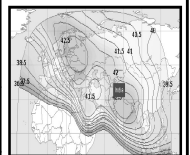

# CHANNEL GUIDE

**UPDATED AS OF 1<sup>ST</sup> JUNE 2021**

**FTA = Free To Air • SCR = Scrambled • Radio Channels in Italics**

SATELLITE & CABLE TV

75

JUNE 2021

FREQ/POL	CHANNEL	SR	FEC	CAS	NOTES
<b>INTELSAT-38/AzerSpace2 at 45.1 deg East: Bom Az 238 El 51, Bir Az 250 El 49, Del 232 El 41, Chennai Az 252 El 46, Bhopal Az 238 El 44 Cal Az 248 El 35</b>					
11475 V	Dialog DTH: Sony Six HD, Discovery World India HD, Star Movies Select HD, Animal Planet HD, AXN East Asia HD, Rugby PassTV HD, Star Sports 1 HD, Sony Ten2 HD, Star Sports select HD1, Star Sports Select HD2	32000	2/3	DVB-S2/8PSK	India Beam
11515 V	Dialog DTH: CBeebies Asia, Pogo, Cartoon Network HD+, A Plus Kids TV, Nickelodeon South East Asia, Baby TV Asia, Disney Junior India, National Geographic India, Sony BBC Earth, National Geographic Wild Asia, Animal Planet India, Discovery Channel India, Discovery Science India, Tech Storm, TLC India, History TV 18, Travelxp HD, Travel Channel Asia, Sony Ten 1, Ten Cricket, Sony Ten 2	23700	5/6	DVB-S	India Beam
11555 V	Dialog DTH: HDTV Asia, Makeful, SET India, Sony Max India, Star Gold India, Colors, Star Plus India, Zee TV India, Colors Tamil, Sun TV, KTV, Star Vijay India, Kalaingar TV, Zee Cinema Asia, UTV Movies, B4U Movies India, Zee Tamil, Sirippoli, Zing Asia, Supreme TV, DTamil, Fashion TV Asia, Hi TV, NHK World Japan, WakuWaku Japan South East Asia	27690	3/5	DVB-S	India Beam
11595 V	Dialog DTH: Channel One, Rupavahini, Channel Eye, ITN, Vasantham TV, TV Derana, Swarnavahini, Sirasa TV, Shakthi TV, TV 1, Hiru TV, TNL TV, Art, Ada Derana 24x7, Siyatha TV, Hariha TV, TV Didula, Rideev TV, Citi Hitz, 7th Circuit, Rangiri Sri Lanka TV, Guru TV, UTV Tamil HD, Nenasa TV Grade 10	27690	5/6	DVB-S	India Beam
11635 V	Dialog DTH: Eurosport Asia, Outdoor Channel International, Star Sports 1, Star Sports 2, Star Sports Select HD1, Sony Six, DSport, Star Movies India, HBO Asia, HBO Signature Asia, HBO Hits, HBO Family Asia, Cinemax Asia, & flix, Hits Movies, CinemaWorld, Sony Pix, Hits, Zee Café, Star World India, Warner TV Asia, AXN East Asia, Colors Infinity, Blue Ant Entertainment, Celestial Classic Movies, Food Network Asia, Fox Life India, Comedy Central India	27690	5/6	Irdeto 2	India Beam
11675 V	Dialog TV: Nenasa TV, Buddhist TV, Shraddha TV, Damsathara TV, God TV, Aljazeera, Swarga TV, Verbum TV, France 24 English, CNBC Asia-Pacific, ABC Australia TV, BBC, CGTN, CNN, NDTV, RT News, Bloomberg TV, Trace Urban, B4U Music, VH1 India, Channel C, Sun Music, Zoom, Da Vinci Learning	27690	5/6	DVB-S	India Beam
<b>AMOS 4 at 65 deg East</b>					
10735 V	DishHome DTH Nepal: Avenues Khabar, News 24, ABC News, Janata TV, Nice TV, Colors, Star Plus India, Zee TV India, SET India, MTV India, Zoom, Zing Asia, Discovery Channel India, Animal Planet India, National Geographic India, TLC India, Comedy Central India, Sony Pix, Star Movies India, Star Sports Select HD1, Sony Six, Sony Ten 1 HD	45000	1/2	Mpeg 4 Latens, Verimatrix	India Beam
10789 V	DishHome DTH Nepal: Star Gold India, Sony Max India, Zee Cinema Asia, Star Sports 1, Star Sports 1 Hindi, Star Sports Select HD1, Sony Six, Sony Ten 1, Sony Ten 2, Sony Ten 3, CNN International South Asia, BBC World News South Asia, Aljazeera English, CNA, RT News, Zee News, Hungama TV, DishHome Cinema Ghar 888, Star Sports 1, Star Sports 2, Star Sports 1 Hindi, Star Sports Select HD2	45000	1/2	Mpeg 4 Latens, Verimatrix	India Beam
10860 V	DishHome DTH Nepal: DishHome Showcase, Plus Movie, Kantipur TV, Image Channel, NTV National, Sagarmatha TV, Colors, Zee TV India, Star Plus HD India, Zee Cinema Asia, Star Gold HD India, ACORAB, Radio Nepalani, Nepal FM, Thaha Sanchar Network, Ujyaalo 90 Network, Janata Media Radio, BFBS Gurkha Network, Radio Nepal	45000	1/2	Mpeg 4 Latens, Verimatrix	India Beam
10914 V	DishHome DTH Nepal: DishHome Ramailo, D Movies, NTV Plus, NTV News, Mountain TV, Himalaya TV, AP1 TV, TV Today, TV Filmy, Bhakti Darshan TV, Star Bharat India, Sony SAB TV India, Hi Dost!, KBS World 24, Zee Anmol, Gyandarshan, Colors Cineplex, Star Gold 2, & pictures, B4U Movies India, Dhinchaak, Zee Action, Star Utsav Movies, Sony Max 2, MTV Beats, Investigation Discovery India, History TV 18, Discovery Science India, Discovery Turbo India, National Geographic Wild Asia, Luxe TV, Sony BBC Earth, VoA TV Asia, Star Movies India, TRT World, Times Now, News 18, Zee Business, NDTV India, Aaj Tak, Nickelodeon India, BabyFirst TV, Discovery Kids India, Nick Jr India, Disney Channel India, Marvel HQ, Sonic Nickelodeon, Disney Junior India	45000	2/3	Mpeg 4 Latens, Verimatrix	India Beam
11235 V	DishHome DTH Nepal: DishHome Action Sports, Nepa Channel, DishHome Cinema Ghar 108, DishHome Gunjan, DishHome Cine Hits, DishHome Junior, Business Plus, BTV Business, Krishi TV, BM HD, Gorkha TV, & TV, Colors Infinity, Colors Rishtey Asia, DD Bharati, Xing Kong International, Aakaash Aath, Anjan TV, Zee Bollywood, Manoranjan TV, Bhojpuri Cinema, 9XM, 9X Jalwa, Living Foodz, NHK World Japan, TV 5 Monde Asia, DW English, CGTN, Arirang World, Star Sports 3, Star Sports Select HD2, Fight Sports, DD Sports, Peace of Mind TV, Discovery HD World India, Star World HD India, Nepal Radio Network	45000	2/3	Mpeg 4 Latens, Verimatrix	India Beam
11289 V	DishHome DTH Nepal: Sarokar TV, NTV Kohalpur, NTV Itahari, Prime Times, Star Gold Select, DishHome Cinema Ghar 555, Sony Yay!, & TV, & pictures, HBO Signature Asia, HBO Hits, HBO Family Asia, Cinemax Asia, National Geographic India, Zee Café, AP1 TV, Kantipur TV	45000	2/3	Mpeg 4 Latens, Verimatrix	India Beam
11360 V	DishHome TV NEPAL: Star Bharat HD, SET India HD, Sony Max HD, Star Gold Select HD, Sony Ten 2 HD, Sony Ten 3 HD, Animal Planet HD, TLC HD, Comedy Central HD, Disney International HD, VH1 HD, MTV Beats HD, DishHome Ramailo, DishHome Action Sports	45000	2/3	Mpeg 4 Latens, Verimatrix	India Beam
12660 V	DishHome TV NEPAL: Baby TV Asia, Colors Infinity, Colors Cineplex, Nat Geo Wild Asia, Fox Life India, 9XM, Himalaya TV, NTV Plus, BM HD, Plus Movie, DishHome Cine Hits, DishHome Gunjan	45000	2/3	Mpeg 4 Latens, Verimatrix	India Beam
12714 V	DishHome TV NEPAL: Reality TV, D Movies, Hollywood Hits, K World, Rhymes, Bhojpuri Magic, Yoho TV, Mega TV, B4U Kadak, House Full Movies, Mastii	45000	2/3	Mpeg 4 Latens, Verimatrix	India Beam
<b>INTELSAT 17 AT 66 Deg E:</b>					
3845 H	Sony Entertainment: SET Asia, SET Middle East, Sony Max Asia, Sony SAB TV Asia, Max M.E., Sony Six, Sony Pix	30000	3/4	Mpeg 4 DVB S2 PowerVu	Landmass beam