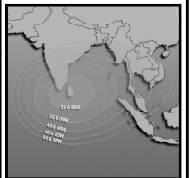

# CHANNEL GUIDE

**UPDATED AS OF 1<sup>ST</sup> JUNE 2021**

**FTA = Free To Air • SCR = Scrambled • Radio Channels in Italics**

SATELLITE & CABLE TV

75

JUNE 2021

FREQ/POL	CHANNEL	SR	FEC	CAS	NOTES
<b>INTELSAT-38/AzerSpace2 at 45.1 deg East: Bom Az 238 El 51, Bir Az 250 El 49, Del 232 El 41, Chennai Az 252 El 46, Bhopal Az 238 El 44 Cal Az 248 El 35</b>					
11475 V	Dialog DTH: Sony Six HD, Discovery World India HD, Star Movies Select HD, Animal Planet HD, AXN East Asia HD, Rugby PassTV HD, Star Sports 1 HD, Sony Ten2 HD, Star Sports select HD1, Star Sports Select HD2	32000	2/3	DVB-S2/8PSK	India Beam
11515 V	Dialog DTH: CBeebies Asia, Pogo, Cartoon Network HD+, A Plus Kids TV, Nickelodeon South East Asia, Baby TV Asia, Disney Junior India, National Geographic India, Sony BBC Earth, National Geographic Wild Asia, Animal Planet India, Discovery Channel India, Discovery Science India, Tech Storm, TLC India, History TV 18, Travelxp HD, Travel Channel Asia, Sony Ten 1, Ten Cricket, Sony Ten 2	23700	5/6	DVB-S	India Beam
11555 V	Dialog DTH: HDTV Asia, Makeful, SET India, Sony Max India, Star Gold India, Colors, Star Plus India, Zee TV India, Colors Tamil, Sun TV, KTV, Star Vijay India, Kalaingar TV, Zee Cinema Asia, UTV Movies, B4U Movies India, Zee Tamil, Sirippoli, Zing Asia, Supreme TV, DTamil, Fashion TV Asia, Hi TV, NHK World Japan, WakuWaku Japan South East Asia	27690	3/5	DVB-S	India Beam
11595 V	Dialog DTH: Channel One, Rupavahini, Channel Eye, ITN, Vasantham TV, TV Derana, Swarnavahini, Sirasa TV, Shakthi TV, TV 1, Hiru TV, TNL TV, Art, Ada Derana 24x7, Siyatha TV, Hariha TV, TV Didula, Rideev TV, Citi Hitz, 7th Circuit, Rangiri Sri Lanka TV, Guru TV, UTV Tamil HD, Nenasa TV Grade 10	27690	5/6	DVB-S	India Beam
11635 V	Dialog DTH: Eurosport Asia, Outdoor Channel International, Star Sports 1, Star Sports 2, Star Sports Select HD1, Sony Six, DSport, Star Movies India, HBO Asia, HBO Signature Asia, HBO Hits, HBO Family Asia, Cinemax Asia, & flix, Hits Movies, CinemaWorld, Sony Pix, Hits, Zee Café, Star World India, Warner TV Asia, AXN East Asia, Colors Infinity, Blue Ant Entertainment, Celestial Classic Movies, Food Network Asia, Fox Life India, Comedy Central India	27690	5/6	Irdeto 2	India Beam
11675 V	Dialog TV: Nenasa TV, Buddhist TV, Shraddha TV, Damsathara TV, God TV, Aljazeera, Swarga TV, Verbum TV, France 24 English, CNBC Asia-Pacific, ABC Australia TV, BBC, CGTN, CNN, NDTV, RT News, Bloomberg TV, Trace Urban, B4U Music, VH1 India, Channel C, Sun Music, Zoom, Da Vinci Learning	27690	5/6	DVB-S	India Beam
<b>AMOS 4 at 65 deg East</b>					
10735 V	DishHome DTH Nepal: Avenues Khabar, News 24, ABC News, Janata TV, Nice TV, Colors, Star Plus India, Zee TV India, SET India, MTV India, Zoom, Zing Asia, Discovery Channel India, Animal Planet India, National Geographic India, TLC India, Comedy Central India, Sony Pix, Star Movies India, Star Sports Select HD1, Sony Six, Sony Ten 1 HD	45000	1/2	Mpeg 4 Latens, Verimatrix	India Beam
10789 V	DishHome DTH Nepal: Star Gold India, Sony Max India, Zee Cinema Asia, Star Sports 1, Star Sports 1 Hindi, Star Sports Select HD1, Sony Six, Sony Ten 1, Sony Ten 2, Sony Ten 3, CNN International South Asia, BBC World News South Asia, Aljazeera English, CNA, RT News, Zee News, Hungama TV, DishHome Cinema Ghar 888, Star Sports 1, Star Sports 2, Star Sports 1 Hindi, Star Sports Select HD2	45000	1/2	Mpeg 4 Latens, Verimatrix	India Beam
10860 V	DishHome DTH Nepal: DishHome Showcase, Plus Movie, Kantipur TV, Image Channel, NTV National, Sagarmatha TV, Colors, Zee TV India, Star Plus HD India, Zee Cinema Asia, Star Gold HD India, ACORAB, Radio Nepalani, Nepal FM, Thaha Sanchar Network, Ujyaalo 90 Network, Janata Media Radio, BFBS Gurkha Network, Radio Nepal	45000	1/2	Mpeg 4 Latens, Verimatrix	India Beam
10914 V	DishHome DTH Nepal: DishHome Ramailo, D Movies, NTV Plus, NTV News, Mountain TV, Himalaya TV, AP1 TV, TV Today, TV Filmy, Bhakti Darshan TV, Star Bharat India, Sony SAB TV India, Hi Dost!, KBS World 24, Zee Anmol, Gyandarshan, Colors Cineplex, Star Gold 2, & pictures, B4U Movies India, Dhinchaak, Zee Action, Star Utsav Movies, Sony Max 2, MTV Beats, Investigation Discovery India, History TV 18, Discovery Science India, Discovery Turbo India, National Geographic Wild Asia, Luxe TV, Sony BBC Earth, VoA TV Asia, Star Movies India, TRT World, Times Now, News 18, Zee Business, NDTV India, Aaj Tak, Nickelodeon India, BabyFirst TV, Discovery Kids India, Nick Jr India, Disney Channel India, Marvel HQ, Sonic Nickelodeon, Disney Junior India	45000	2/3	Mpeg 4 Latens, Verimatrix	India Beam
11235 V	DishHome DTH Nepal: DishHome Action Sports, Nepa Channel, DishHome Cinema Ghar 108, DishHome Gunjan, DishHome Cine Hits, DishHome Junior, Business Plus, BTV Business, Krishi TV, BM HD, Gorkha TV, & TV, Colors Infinity, Colors Rishtey Asia, DD Bharati, Xing Kong International, Aakaash Aath, Anjan TV, Zee Bollywood, Manoranjan TV, Bhojpuri Cinema, 9XM, 9X Jalwa, Living Foodz, NHK World Japan, TV 5 Monde Asia, DW English, CGTN, Arirang World, Star Sports 3, Star Sports Select HD2, Fight Sports, DD Sports, Peace of Mind TV, Discovery HD World India, Star World HD India, Nepal Radio Network	45000	2/3	Mpeg 4 Latens, Verimatrix	India Beam
11289 V	DishHome DTH Nepal: Sarokar TV, NTV Kohalpur, NTV Itahari, Prime Times, Star Gold Select, DishHome Cinema Ghar 555, Sony Yay!, & TV, & pictures, HBO Signature Asia, HBO Hits, HBO Family Asia, Cinemax Asia, National Geographic India, Zee Café, AP1 TV, Kantipur TV	45000	2/3	Mpeg 4 Latens, Verimatrix	India Beam
11360 V	DishHome TV NEPAL: Star Bharat HD, SET India HD, Sony Max HD, Star Gold Select HD, Sony Ten 2 HD, Sony Ten 3 HD, Animal Planet HD, TLC HD, Comedy Central HD, Disney International HD, VH1 HD, MTV Beats HD, DishHome Ramailo, DishHome Action Sports	45000	2/3	Mpeg 4 Latens, Verimatrix	India Beam
12660 V	DishHome TV NEPAL: Baby TV Asia, Colors Infinity, Colors Cineplex, Nat Geo Wild Asia, Fox Life India, 9XM, Himalaya TV, NTV Plus, BM HD, Plus Movie, DishHome Cine Hits, DishHome Gunjan	45000	2/3	Mpeg 4 Latens, Verimatrix	India Beam
12714 V	DishHome TV NEPAL: Reality TV, D Movies, Hollywood Hits, K World, Rhymes, Bhojpuri Magic, Yoho TV, Mega TV, B4U Kadak, House Full Movies, Mastii	45000	2/3	Mpeg 4 Latens, Verimatrix	India Beam
<b>INTELSAT 17 AT 66 Deg E:</b>					
3845 H	Sony Entertainment: SET Asia, SET Middle East, Sony Max Asia, Sony SAB TV Asia, Max M.E., Sony Six, Sony Pix	30000	3/4	Mpeg 4 DVB S2 PowerVu	Landmass beam