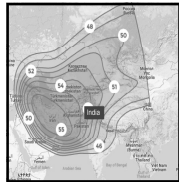

# CHANNEL GUIDE

**UPDATED AS OF 1<sup>ST</sup> JANUARY 2025**      **FTA = Free To Air • SCR = Scrambled • Radio Channels in Italics**

SATELLITE & CABLE TV

45

JANUARY 2025

FREQ/POL	CHANNEL	SR	FEC	FREE / SCRAM	NOTES
<b>INTELSAT-38/AzerSpace2 at 45.1 deg East: Bom Az 238 El 51, Blr Az 250 El 49, Del 232 El 41, Chennai Az 252 El 46, Bhopal Az 238 El 44 Cal Az 248 El 35</b>					
11510 V	Dialog DTH: Food Network Asia, National Geographic Wild Asia, Animal Planet India, Discovery Channel India, Discovery Science India, TLC India, National Geographic India, History TV 18, Travelxp HD, HGTV Asia, Food Network Asia, Sony Sports Ten 1, Ten Cricket, Sony Sports Ten 2, Eurosport Asia, Star Sports 1, Star Sports 2, HBO Signature Asia, HBO Family Asia, &flix, Hits Movies, Sony Pix, Hits, Zee Café, Warner TV Asia, AXN East Asia	27690	5/6	DVB-S	India Beam
11555 V	Dialog DTH:Discovery HD World India, Animal Planet India, AXN East Asia, Rock Entertainment, Star Movies Select, HBO Asia, Star Movies India, CinemaWorld, Cinemax Asia, HBO Hits, Star Sports 1, Star Sports Select HD1, Star Sports Select HD2, Sony Sports Ten 2, Sony Sports Ten 5, Premier Sports Asia, ThePapare TV	29900	2/3	DVB-S2	India Beam
11592 V	Dialog DTH: Channel One, Rupavahini, Channel Eye, ITN, Vasantham TV, TV Derana, Swarnavahini, Sirasa TV, Shakthi TV, TV 1, Hiru TV, TNL TV, Art, Ada Derana 24, Siyatha TV, Haritha TV, TV Didula, Ridee TV, Citi Hitz, Supreme TV, Rangiri Sri Lanka TV, Hi!! TV, Pragna TV, Damsathara TV, Jaya TV, The Buddhist TV	27690	5/6	DVB-S	India Beam
11637 V	Dialog DTH: Colors Infinity, FashionTV India, Fox Life India, Comedy Central India, Arirang World, Star Bharat India, SET India, Sony Max India, Star Gold India, Colors, Star Plus India, B4U Movies India, Star Gold Romance, Zee Cinema Asia, Colors Tamil, Sun TV, KTV, Star Vijay India, Kalaigmar TV, Zee Tamil, Sirippoli, Guru TV, Nenasa Sinhala Grade 1-5, Nenasa Tamil Grade 1-5, Nenasa Sinhala Grade 6-9, Nenasa Tamil Grade 6-9, Nenasa Sinhala O/L, Nenasa Tamil O/L, Nenasa Sinhala A/L, Nenasa Tamil A/L	27690	5/6	Irdeto 2	India Beam
11675 V	ABC Australia India	27690	5/6	MPEG-4/SD	India Beam
11675 V	Dialog TV: Shradhda TV, Swarga TV, Verbum TV, Aljazeera English, ABC Australia India, BBC News South Asia, CGTN, CNN International South Asia, NDTV 24x7, France 24 English, EuroNews English, Bloomberg TV Asia, CNBC Asia-Pacific, B4U Music India, VH1 India, Channel C, Sun Music, Zing Asia, Da Vinci Learning India, CBeebies Asia, Cartoon Network HD+, A Plus Kids TV, Nickelodeon South East Asia, Baby TV Asia, Disney Junior India, Nick Jr India	27690	5/6	DVB-S	India Beam
<b>AMOS 4 at 65 deg East</b>					
10735 V	DishHome DTH Nepal: Reality TV, Avenues Khabar, News 24, ABC News, Janata TV, Nice TV, Colors, Star Plus India, Zee TV India, SET India, MTV India, Zoom, Zing Asia, Discovery Channel India, Animal Planet India, National Geographic India, TLC India, Sony Pix, Star Movies India, Star Sports Select HD1, Sony Sports Ten 1, Sony Sports Ten 2	45000	1/2	DVB-S2/QPSK	India Beam
10789 V	DishHome DTH Nepal:MTV Beats, B4U Music India, Discovery Channel India, Star Sports 1, Star Sports 1 Hindi, Star Sports Select HD1, Sony Sports Ten 1, Sony Sports Ten 2, Sony Sports Ten 3, Sony Sports Ten 5, CNN International South Asia, BBC News South Asia, Aljazeera English, CNA, RT News, Zee News, Hungama TV, DishHome Cinema Ghar 888, Star Sports 1, Star Sports 2, Star Sports 1 Hindi, Star Sports Select HD2	45000	1/2	DVB-S2/QPSK	India Beam
10860 V	DishHome DTH Nepal:DishHome Showcase, Plus Movie, Kantipur TV, Image Channel, NTV National, Sagarmatha TV, Colors, Zee TV India, Star Plus HD India, Zee Cinema Asia, Star Gold HD India, HBO Asia, ACORAB, Radio Nepalbani, Nepal FM, Thaha Sanchar Network, Ujyaalo 90 Network, Janata Media Radio, BFBS Gurkha Network, Radio Nepal	45000	1/2	DVB-S2/QPSK	India Beam
10914 V	DishHome DTH Nepal:DishHome Ramailo, Action Sports 1, DishHome Gunjan, NTV News, Mountain TV, Global TV, BTB Business, TV Today, Nari TV, Bhakti Darshan TV, Business Plus, Omkar TV, Yoho TV, Deep TV, Movie Entertainment TV, News Nepal, GNN HD, Space 4K, Seven Star TV, Colors, Star Plus India, Zee TV India, Sony SAB India, Zee Anmol, Anjan TV, Dangal TV, Star Gold India, Zee Cinema Asia, Star Gold 2, B4U Movies India, Goldmines, Sony Max 2, Zee Classic, VH1 India, History TV 18, Discovery Science India, Discovery Turbo India, Sony BBC Earth, DD Sports, Times Now, CNN News 18, Zee Business, Aaj Tak, Nickelodeon India, Discovery Kids India, Nick Jr India, Disney Channel India, Super Hungama, Sonic Nickelodeon, Disney Junior India, Aastha India, Madani Channel Urdu	45000	2/3	DVB-S2/QPSK	India Beam
11289 V	DishHome DTH Nepal:NTV Kohalpur, NTV Itahari, Prime TV, ITV Nepal, National Geographic India, EuroNews English, Sony Yay!, & TV, & pictures, Sony Max India, Sony Sports Ten 5, National Geographic India, Zee Café, AP1 HD, Kantipur TV, DishHome Ramailo, Action Sports 1, Action Sports 2, Sarokar TV	45000	2/3	DVB-S2/8PSK	India Beam
12660	DishHome TV NEPAL: Colors Cineplex, Sony Sports Ten 3, A Sports, National Geographic Wild India, Star Life India, NTV Plus, BM HD, Kantipur Max, Plus Movie, DishHome Gunjan, DishHome Cine Hits, Madesh Plus	45000	2/3	DVB-S2/QPSK	India Beam
<b>INTELSAT 17 AT 66 Deg E:</b>					
3845 V	Tata: Kalaigmar TV, Kalaigmar Seithigal, Isai Aruvi, Sirippoli, Chithiram, Kalaigmar Murasu TV, Vendhar TV, News 7 Tamil, Sai TV, Hindu Dharmam, TV 5 Kannada, Malai Murasu TV, Malar TV, News J, Patrika Rajasthan, Sairam TV, Pyramid Meditation Channel	28800	5/6	"DVB-S2"8PSK"	Landmass beam
3876 H	Indiasign:CVR English, CVR OM Spiritual, Pear TV, Unique TV, Mahaa News, Mahaa Max, Nireekshana TV, Pasand TV, Hornbill TV, Madhimugam TV, TV 45	14300	3/4	"DVB-S2"8PSK"	Landmass beam
3894 H	Indiasign: HMTV, Aradana TV, T News, MBC TV, Calvary TV, Prarthana Bhawan TV, 7S Music, ABN (India), Mojo TV, V6 News, CVR News, Mercy TV (India), Orange Bangla TV, CVR Health, INews (India), 10 TV	13840	5/6	"DVB-S2"8PSK"	Landmass beam
3914 H	New Delhi TV:NDTV 24x7, NDTV India, NDTV Profit, NDTV Prime, NDTV Good Times, NDTV MP & Chhattisgarh, NDTV Rajasthan, NDTV Marathi	11200	3/4	DVB-S2 8PSK	Landmass beam