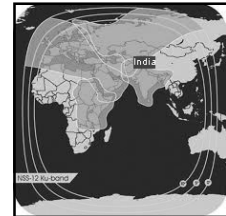

SATELLITE & CABLE TV

47

JANUARY 2025