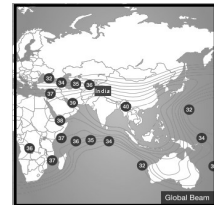

# CHANNEL GUIDE

**UPDATED AS OF 1<sup>ST</sup> JANUARY 2025**      **FTA = Free To Air • SCR = Scrambled • Radio Channels in Italics**

SATELLITE & CABLE TV

54

JANUARY 2025

FREQ/POL	CHANNEL	SR	FEC	FREE / SCRAM	NOTES
12464H	Jalsha Movies, Star Jalsha, Star Pravah, Colors Bangla, Colors Marathi, Sony Sports Ten 2, MNX, Movies Now, Times Now Dish TV India: Pogo, TLC India, MTV India, Star Life India, Disney Channel India, Super Hungama, Zoom, Gemini TV, News 18 Madhya Pradesh & Chhattisgarh, Bindass, Tarang TV, NewsTime Bangla, Tarang Music, Kolkata TV, Jalsha Movies, Nick Jr India, Disney Junior India, MBC TV, News 18 Bengali, Alankar TV, Sangeet Bhojpuri, Dharm Sandesh, Satsang TV, Pitaara, Star Sports Select 1, Star Sports Select 2, Star Gold Select, Sony Marathi, Shubb TV, PTC Simran, PTC Punjabi Gold, PTC Music, Indradhanu TV, TV 9 Bangla, NK TV Plus, Sansad TV 2, Sansad TV 2, News State UP & UK, DD Yadagiri, DD Bihar, DD Kashir, DD Saptagiri, DD Assam, DD Arun Prabha, DD Bangla, RT News, Bharat 24, Saileela TV, Zing Asia, MTV Beats, Comedy Central India, Sonic Nickelodeon, Discovery Kids India, @ Cooking Active, @ Kids Active Toon, @ Ayushmaan Active, @ Zing+	43000	3/4	Conax	India Beam
12535 V	Dish TV India: & flix, News 18, Jammu Kashmir Ladakh Himachal, Colors Gujarati, CNN News 18, Star Movies India, Times Now, Zee Business, NDTV 24x7, Sangeet Bangla, News Live, Aljazeera English, Movies Now, @ Kids Active Rhymes, Star Sports 2, CNBC Bajar, India Today, Zee Yuva, News 18 Gujarati, Eurosport India, Colors Cineplex, Sun TV, @ Korean Drama Active, Hare Krsna TV, Gubbare, Northeast Live, Zee Classic, Republic Bangla, CTVN AKD Plus, News Daily 24, Khushboo TV Bangla, Rongeen TV, ETV Bal Bharat, Punjabi Hits, DD Sports, Zee Anmol, Sony Pal, Enterr 10 Bangla, Sidharth TV, Sidharth Bhakti, Sidharth Gold, Jay Jagannath, Santvani Channel, Star Movies Select, Zee Bharat, Sony Pix, Animal Planet India, National Geographic Wild India, Sony BBC Earth	43200	3/4	FTA / Conax	India Beam
12595 V	Dish TV India: Dish Buzz, Pravah Picture, Star Kiran, DD Uttar Pradesh, Star Movies Select, Sony Max India, Star Life India, SET India, MTV Beats, & TV, Zee Cinema Asia, & flix, Movies Now +, Colors, History TV 18, Star Plus India, Zee Marathi, Zee Talkies, Star Gold Select, Disney International HD, Sony Sports Ten 3	40700	3/4	FTA / Conax	India Beam
12647 H	Dish TV India: Zee TV India, Zee Bangla, Star Sports 1, SET India, Sony Max India, Sony Sports Ten 1, Star Plus India, Star Gold India, Zee Cinema Asia, Sony Sports Ten 2, Star Sports 1 Hindi, Colors, Star Jalsha, Sony Sports Ten 3, Sony Sports Ten 5, & pictures, WION, Music India, Bflix Movies, Colors Rishtey Asia, Star Utsav, Tabbar Hits, News X, Sun Marathi, NB News, @ Ibadat Active, @ Shorts TV Active	30000	3/4	FTA / Conax	India Beam
12688 H	Dish TV India: Zee Café, Zee Bollywood, VH1 India, CNBC Awaaz, Discovery Channel India, CNN International South Asia, News 18 Rajasthan, Saam TV, Discovery Science Southeast Asia, Discovery Turbo India, Pratinid Time, History TV 18, Star Gold 2, Rometry Now, Sony Max 2, 9X Jhakaas, Kalinga TV, BBC News South Asia, Zee Cinemalu, Dish Buzz 2, News 18 Odia, MNX, Assam Talks, Dhoom Music, France 24 English, Ramdhenu, Republic TV, Gulistan News, Peace of Mind TV, Argus News, Star Gold Romance, Colors Bangla Cinema, Spondon, DD Rajasthan, Sports 18 3, News 18 India, @ Movie Active, @ Bhakti Active, @ Evergreen Classics Active, @ Fitness Active, @ Thriller Active, @ Rangmanch Active, @ Women's Active	32000	3/4	Conax	India Beam
12688 V	Dish TV India: Dish Buzz, Dish TV Smart+ promo, 9X Jhakaas, Zero Day FS promo, Zing Home, Kalinga TV, Nandighosha TV, IBC 24, DD Madhya Pradesh, DD Chandana, DD Malayalam, DD Sports	27500	5/6	Conax	India Beam
12729 V	Dish TV India: Zee Marathi, Zee 24 Ghanta, Colors Odia, Colors Marathi, Sony SAB India, Nickelodeon India, Star Bharat India, Zee Talkies, Cartoon Network India, Odisha TV, PTC Punjabi, Star Pravah, ABP Majha, ABP Ananda, DY 365, TV 9 Gujarati, Rang, Prarthana TV, Zee Sarthak, Zee Bangla Cinema, PTC News, Prag News, Rengoni, Kanak News, TV 9 Marathi, 9X Tashan, & TV, ABP Asmita, PTC Chakde, Aakaash Aath, Songdew TV, Sports 18 1, Zee 24 Kalak, Zee 24 Taas, Zee Bihar Jharkhand, Zee Madhya Pradesh Chhattisgarh, Zee Delhi NCR Haryana, Zee Punjab Haryana Himachal, Zee Rajasthan, Zee Salaam, Zee Uttar Pradesh Uttarakhand	32700	3/4	Conax	India Beam
12729H	Dish TV India: Disney Channel India, Star Sports 1 Hindi, Sony Sports Ten 5, Sony SAB India, Star Sports 1, Star Sports 2, Zee TV India, Discovery Channel India, & pictures, Sony Sports Ten 1, Star Bharat India, Star Gold India, Star Sports Select 1, Star Sports Select 2, & privé HD	32000	3/4	Conax	India Beam
<b>ASIASAT 5 at 100.5 deg E: Bom Az 121 El 51, Blr Az 117 El 59, Del 138 El 47, Chennai Az 121 El 62, Bhopal Az 133 El 52 Cal Az 151 El 60</b>					
3726 V	Macau Satellite TV, Macau Asia Satellite TV	6666	3/4	FTA	Asia Beam
3784 H	TDM Macau Satellite	3255	3/4	FTA	Asia Beam
3860 V	EBU: Premier League TV, Rai Italia Asia, Vatican Media, RTP Internacional Ásia, RDP Antena 1, RDP Internacional Timor	30000	3/4	MPEG-4/SD	Asia Beam
3960 H	SES: The Word Network, Cubavisión Internacional, Reuters Live, Luxe TV, Daystar TV, (SES feeds), Yemen TV, Radio Sana'a	30000	5/6	FTA / Irdeto	Asia Beam
4020 V	Star Gold HD India, Star Plus HD, Star Bharat HD, Star World HD, Star Movies HD, Star Sports 1 HD, Star Sports 2 HD	28100	3/4	Mpeg 4	Asia Beam
4040 H	Dubai TV International, France 24 English, France 24 English, France 24 Français, TV5Monde Style HD, TV5Monde Asie, TV5Monde Pacifique, TVE Internacional Asia, RFI Français, RFI Cambodge	29720	5/6	Mpeg 4 Irdeto 2	Asia Beam
4080 H	GlobeCast: Alarabiya, Saudi TV, Oman TV, Ekhbariya TV, KTV 1 (Kuwait), Sunna TV (Saudi Arabia), Sudan TV, Sharjah TV, Quran TV (Saudi Arabia), Libya Al Wataniya, Qatar TV, Abu Dhabi TV Europe, Perviy kanal Asia, Katyusha, Belarus 24, EuroNews English, Holy Quran Radio (Oman), Radio Oman, Riyadh Radio, Quran Radio (Saudi Arabia), Sharjah Radio, Sudan Radio, Holy Quran Radio (Sudan), Kuwait Radio One, AlQuran Alkarem, Jeddah Radio, Saudia Radio	30000	5/6	Mpeg 4 HD	Asia Beam
12301 V	Madani Channel Urdu	2916	3/4	Mpeg 4	South Asia Beam