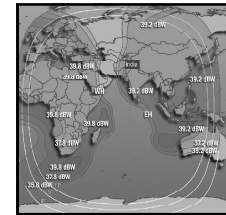

SATELLITE & CABLE TV

47

JANUARY 2025