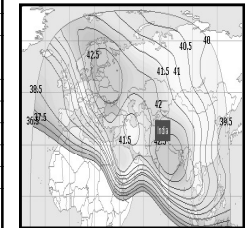

# CHANNEL GUIDE

**UPDATED AS OF 1<sup>ST</sup> JANUARY 2025**      **FTA = Free To Air • SCR = Scrambled • Radio Channels in Italics**

SATELLITE & CABLE TV

46

JANUARY 2025

FREQ/POL	CHANNEL	SR	FEC	FREE / SCRAM	NOTES
3932 H	Indo Teleports:Peppers TV, Total TV Haryana, Tabbar Hits, Total States, Chardikla Time TV, Enterr 10 Bangla, Dangal Oriya	18330	2/3	DVB S2	Landmass beam
3966 H	Thanthi TV, News Tamil 24x7, Thanthi One	14400	2/3	DVB-S2 8PSK	Landmass beam
3984 H	VoA TV Global, VoA TV Indian Ocean, VoA TV China, VoA TV Africa, God TV Asia	14400	3/4	DVB-S2 8PSK	Landmass beam
4006 H	Planetcast: Shalom TV India, Jeevan TV, Media One, Kaumudy TV, Powervision TV, Sathiyam TV, Dheeran TV, Harvest TV 24x7, Safari, Aashirwad, Darshana TV Middle East, Dighvijay News 24x7, Velicham TV, Studio One +, Vertent Samachar Plus 24x7, Reporter, Ate TV	14400	3/4	DVB-S2 8PSK	Landmass beam
4015 V	Tata:Angel TV India, Madha TV, Makkal TV, Kairali TV, Kairali News, We, Moon TV, Puthiya Thalaimurai, Sankara TV, Tamilan TV, Vasanth TV, Win TV (India), Polimer, Public TV, TV 5 News, Polimer News, Public Music, Kairali Arabia, Public Movies, Mathrubhumi News, Kappa TV, Janam TV	30000	3/4	DVB-S2 8PSK	Landmass beam
4024 H	PlanetCast: Vijay TV, Asianet News, Asianet Middle East, Suvarna News, Amrita TV, Goodness TV, Jaihind TV, Manorama News International, 24 News, Flowers TV	14400	2/3	DVB-S2 8PSK	Landmass beam
<b>INTELSAT 20 / 36 at 68.50 deg E: Bom Az 193 El 67, Blr Az 215 El 71, Del 197 El 55, Chennai Az 222 El 69, Bhopal Az 202 El 61 Cal Az 223 El 55</b>					
3715 V	KBS Korea	2800	2/3	Mpeg4	C Beam
3739 H	Warner Bros. Discovery: Pogo, Cartoon Network India, Discovery Channel India, DTamil, Animal Planet India, Investigation Discovery India, Investigation Discovery India, Discovery Science India, Discovery Turbo India, TLC India, Discovery HD World India, Discovery Kids India, TLC HD India, Animal Planet HD World India, Pogo, Cartoon Network India	30000	3/4	DVB-S2 8PSK	C Beam
3769 V	Aastha TV, Dharm Sandesh, Aastha Gujarati, Aastha Telugu, Aastha Kannada	3600	3/4	DVB-S2 8PSK	C Beam
3774 V	Aastha TV	2944	3/4	FTA	C Beam
3777 V	Aastha Bhajan India, Vedic	2940	3/4	FTA	C Beam
3782 V	CGN TV	2965	3/4	FTA	C Beam
3788 V	J Movies	4400	2/3	DVB-S2 8PSK	C Beam
3795 V	Arirang World HD	5580	2/3	DVB-S2 8PSK	C Beam
3828 V	Indo Teleports: Jan TV, Khabar Fast, Pratidin Time, Jan TV + (scr), Maha Movies, Fakt Marathi	7200	3/4	DVB-S2 8PSK	C Beam
3850 V	Viacom 18: Colors Marathi HD, Colors Bangla HD, Colors Kannada HD, Colors Super HD, Comedy Central India, MTV Beats	14400	5/6	DVB-S2 8PSK	C Beam
3868 H	Sports Inspires Life:Sony Sports Ten 1, Sony Sports Ten 2, Sony Sports Ten 3, Sony Marathi, Sony Sports Ten 4	14450	3/4	DVB-S2 8PSK	C Beam
3890 V	Daystar TV	1954	5/6	FTA	C Beam
3893 V	Indiasign: Mahaa News, Mahaa Max	2500	5/6	DVB-S2 8PSK	C Beam
3900 H	Sony Pictures Networks India: Sony SAB India, Sony Pix, Sony Aath, Sony Sports Ten 5, Sony Pal, Sony Wah, Sony Max India, Sony Max 2, SET India	22222	5/6	DVB-S	C Beam
3913 V	KBS World HD	6510	3/4	DVB-S	C Beam
3922 V	India TV, India TV Speed News	7000	5/6	Mpeg 4	C Beam
3930 H	Sony Sports Network: Sony Sports Ten 5, Sony Sports Ten 2, Sony Sports Ten 3, Ten Cricket	25000	2/3	DVB-S2 8PSK	C Beam
3974 H	The Times Group: Times Now, Zoom (India), ET Now, Movies Now, Movies Now +, Romyed Now, Mirror Now, Times Now World, MNX, Movies Now, Romyed Now, MNX, ET Now Swadesh, Times Now Navbharat, Times Now Navbharat	22500	8/9	DVB-S2 8PSK	C Beam
3974 V	Zee NW: Zee Talkies HD, Zee Bangla HD, Zee Tamil HD, Zee Keralam HD, Zee Cinemalu HD, Zee Chitramandir	22500	5/6	Mpeg 4 Conax	C Beam
3995 V	Sun 18 Media Services: CNBC TV 18, CNBC Awaaz, News 18 Lokmat, CNBC Bajar, CNBC TV 18 Prime HD	6666	3/4	Mpeg4, Irdeto	C Beam
4000 H	& TV Middle East, Zee Zest	7500	3/4	Mpeg 4 Conax	C Beam
4003 V	Lamhas: Shubh TV, Sandesh News, Shubh Cinema, InSync	7200	3/4	Mpeg4 DVB S2	C Beam
4012 V	Zee Zest	7200	3/4	MPEG-4/SD	C Beam
4013 H	Indiasign: News Time Bangla, Rupashi Bangla, Aakash Aath, Dhoom Music, R Plus, NewsTime Assam, Manoranjan Movies, R+ Gold	7200	3/4	Mpeg 4 DVB S2	C Beam
4034 H	Sun 18 Media Services: MTV India, Colors, Colors Rishtey Asia, Colors Cineplex Superhits, Nick Jr India, Colors Kannada Cinema, Colors Tamil, Colors Tamil, Colors, Colors Cineplex, Colors Cineplex Bollywood, Sports 18 Hindi, Sports 18 Hindi, Nickelodeon India	20500	2/3	Mpeg4, Irdeto 2	PAL
4034 V	Network 18: History TV 18, History TV 18, News 18 Malayalam, Sonic Nickelodeon, News 18 Tamil, News 18 Assam & North-East, News 18 India, MTV HD+, Sports 18 1, Sports 18 1, Sports 18 Khel, Sports 18 2, Sports 18 2, Sports 18 Tamil	21600	5/6	Mpeg4 Irdeto 2 HD	C Beam
4054 V	Arirang World	4400	3/4	FTA	C Beam
4064 H	Aljazeera English, CNBC Asia-Pacific, CGTN, EWTN Africa - Asia, ABC Australia Asia, BBC World News South Asia, Radio Australia English for the Pacific, Radio Australia English for Asia, EWTN Radio	19850	7/8	Irdeto 2 / PowerVu / FTA	C Beam
4064 V	Sanskar TV, Satsang TV	4400	3/4	FTA	C Beam
4069 V	Hope Channel International	2500	2/3	FTA	C Beam
4076 V	TRT World HD	3906	5/6	FTA HD	C Beam
4083 V	China Radio International	3428	3/4	FTA	C Beam
4090 H	Travel XP HD(scr), Kashish News, Taaza TV, STV Haryana News, Travel XP Tamil (scr), Sangeet Marathi, VTV News, Travel XP HD (scr), Hi Dost!, Bangla Talkies, Foodxp, Bhojpuri Cinema	14368	3/4	MPEG4 / FTA/ Irdeto 2	C Beam
4103 H	CNN News 18, News 18, News 18 UK	5720	3/4	Conax, Irdeto 2	C Beam