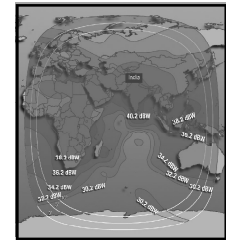

SATELLITE & CABLE TV

48

JANUARY 2025

Subscribe to

www.scatmag.com