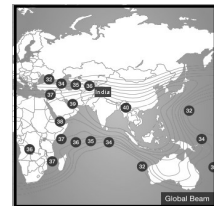

Subscribe to

www.scatsmag.com