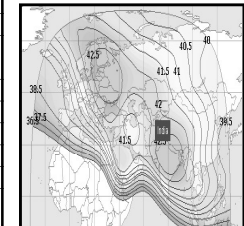

# CHANNEL GUIDE

**UPDATED AS OF 1<sup>ST</sup> FEBRUARY 2025**

**FTA = Free To Air • SCR = Scrambled • Radio Channels in Italics**

FREQ/POL	CHANNEL	SR	FEC	FREE / SCRAM	NOTES
3932 H	Indo Teleports:Peppers TV, Total TV Haryana, Tabbar Hits, Total States, Chardikla Time TV, Enterr 10 Bangla, Dangal Oriya	18330	2/3	DVB S2	Landmass beam
3966 H	Thanthi TV, News Tamil 24x7, Thanthi One	14400	2/3	DVB-S2 8PSK	Landmass beam
3984 H	VoA TV Global, VoA TV Indian Ocean, VoA TV China, VoA TV Africa, God TV Asia	14400	3/4	DVB-S2 8PSK	Landmass beam
4006 H	Planetcast: Shalom TV India, Jeevan TV, Media One, Kaumudy TV, Powervision TV, Sathiyam TV, Dheeran TV, Harvest TV 24x7, Safari, Aashirwad, Darshana TV Middle East, Dighvijay News 24x7, Velicham TV, Studio One +, Vertent Samachar Plus 24x7, Reporter, Ate TV	14400	3/4	DVB-S2 8PSK	Landmass beam
4015 V	Tata:Angel TV India, Madha TV, Makkal TV, Kairali TV, Kairali News, We, Moon TV, Puthiya Thalaimurai, Sankara TV, Tamilan TV, Vasanth TV, Win TV (India), Polimer, Public TV, TV 5 News, Polimer News, Public Music, Kairali Arabia, Public Movies, Mathrubhumi News, Kappa TV, Janam TV	30000	3/4	DVB-S2 8PSK	Landmass beam
4024 H	PlanetCast: Vijay TV, Asianet News, Asianet Middle East, Suvarna News, Amrita TV, Goodness TV, Jaihind TV, Manorama News International, 24 News, Flowers TV	14400	2/3	DVB-S2 8PSK	Landmass beam
<b>INTELSAT 20 / 36 at 68.50 deg E: Bom Az 193 El 67, Blr Az 215 El 71, Del 197 El 55, Chennai Az 222 El 69, Bhopal Az 202 El 61 Cal Az 223 El 55</b>					
3715 V	KBS Korea	2800	2/3	Mpeg4	C Beam
3739 H	Warner Bros. Discovery: Pogo, Cartoon Network India, Discovery Channel India, DTamil, Animal Planet India, Investigation Discovery India, Investigation Discovery India, Discovery Science India, Discovery Turbo India, TLC India, Discovery HD World India, Discovery Kids India, TLC HD India, Animal Planet HD World India, Pogo, Cartoon Network India	30000	3/4	DVB-S2 8PSK	C Beam
3769 V	Aastha TV, Dharm Sandesh, Aastha Gujarati, Aastha Telugu, Aastha Kannada	3600	3/4	DVB-S2 8PSK	C Beam
3774 V	Aastha TV	2944	3/4	FTA	C Beam
3777 V	Aastha Bhajan India, Vedic	2940	3/4	FTA	C Beam
3782 V	CGN TV	2965	3/4	FTA	C Beam
3788 V	J Movies	4400	2/3	DVB-S2 8PSK	C Beam
3795 V	Arirang World HD	5580	2/3	DVB-S2 8PSK	C Beam
3828 V	Indo Teleports: Jan TV, Khabar Fast, Pratidin Time, Jan TV + (scr), Maha Movies, Fakt Marathi	7200	3/4	DVB-S2 8PSK	C Beam
3850 V	Viacom 18: Colors Marathi HD, Colors Bangla HD, Colors Kannada HD, Colors Super HD, Comedy Central India, MTV Beats	14400	5/6	DVB-S2 8PSK	C Beam
3868 H	Sports Inspires Life:Sony Sports Ten 1, Sony Sports Ten 2, Sony Sports Ten 3, Sony Marathi, Sony Sports Ten 4	14450	3/4	DVB-S2 8PSK	C Beam
3890 V	Daystar TV	1954	5/6	FTA	C Beam
3893 V	Indiasign: Mahaa News, Mahaa Max	2500	5/6	DVB-S2 8PSK	C Beam
3900 H	Sony Pictures Networks India: Sony SAB India, Sony Pix, Sony Aath, Sony Sports Ten 5, Sony Pal, Sony Wah, Sony Max India, Sony Max 2, SET India	22222	5/6	DVB-S	C Beam
3913 V	KBS World HD	6510	3/4	DVB-S	C Beam
3922 V	India TV, India TV Speed News	7000	5/6	Mpeg 4	C Beam
3930 H	Sony Sports Network: Sony Sports Ten 5, Sony Sports Ten 2, Sony Sports Ten 3, Ten Cricket	25000	2/3	DVB-S2 8PSK	C Beam
3974 H	The Times Group: Times Now, Zoom (India), ET Now, Movies Now, Movies Now +, Rometry Now, Mirror Now, Times Now World, MNX, Movies Now, Rometry Now, MNX, ET Now Swadesh, Times Now Navbharat, Times Now Navbharat	22500	8/9	DVB-S2 8PSK	C Beam
3974 V	Zee NW: Zee Talkies HD, Zee Bangla HD, Zee Tamil HD, Zee Keralam HD, Zee Cinemalu HD, Zee Chitramandir	22500	5/6	Mpeg 4 Conax	C Beam
3995 V	Sun 18 Media Services: CNBC TV 18, CNBC Awaaz, News 18 Lokmat, CNBC Bajar, CNBC TV 18 Prime HD	6666	3/4	Mpeg4, Irdeto	C Beam
4000 H	& TV Middle East, Zee Zest	7500	3/4	Mpeg 4 Conax	C Beam
4003 V	Lamhas: Shubh TV, Sandesh News, Shubh Cinema, InSync	7200	3/4	Mpeg4 DVB S2	C Beam
4012 V	Zee Zest	7200	3/4	MPEG-4/SD	C Beam
4013 H	Indiasign: News Time Bangla, Rupashi Bangla, Aakash Aath, Dhoom Music, R Plus, NewsTime Assam, Manoranjan Movies, R+ Gold	7200	3/4	Mpeg 4 DVB S2	C Beam
4034 H	Sun 18 Media Services: MTV India, Colors, Colors Rishtey Asia, Colors Cineplex Superhits, Nick Jr India, Colors Kannada Cinema, Colors Tamil, Colors Tamil, Colors, Colors Cineplex, Colors Cineplex Bollywood, Sports 18 Hindi, Sports 18 Hindi, Nickelodeon India	20500	2/3	Mpeg4, Irdeto 2	PAL
4034 V	Network 18: History TV 18, History TV 18, News 18 Malayalam, Sonic Nickelodeon, News 18 Tamil, News 18 Assam & North-East, News 18 India, MTV HD+, Sports 18 1, Sports 18 1, Sports 18 Khel, Sports 18 2, Sports 18 2, Sports 18 Tamil	21600	5/6	Mpeg4 Irdeto 2 HD	C Beam
4054 V	Arirang World	4400	3/4	FTA	C Beam
4064 H	Aljazeera English, CNBC Asia-Pacific, CGTN, EWTN Africa - Asia, ABC Australia Asia, BBC World News South Asia, Radio Australia English for the Pacific, Radio Australia English for Asia, EWTN Radio	19850	7/8	Irdeto 2 / PowerVu / FTA	C Beam
4064 V	Sanskar TV, Satsang TV	4400	3/4	FTA	C Beam
4069 V	Hope Channel International	2500	2/3	FTA	C Beam
4076 V	TRT World HD	3906	5/6	FTA HD	C Beam
4083 V	China Radio International	3428	3/4	FTA	C Beam
4090 H	Travel XP HD(scr), Kashish News, Taaza TV, STV Haryana News, Travel XP Tamil (scr), Sangeet Marathi, VTV News, Travel XP HD (scr), Hi Dost!, Bangla Talkies, Foodxp, Bhojpuri Cinema	14368	3/4	MPEG4 / FTA/ Irdeto 2	C Beam
4103 H	CNN News 18, News 18, News 18 UK	5720	3/4	Conax, Irdeto 2	C Beam