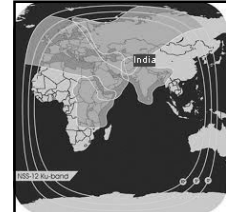

SATELLITE & CABLE TV

45

FEBRUARY 2025