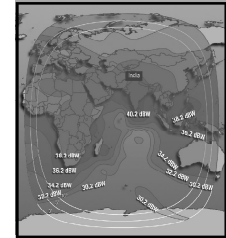

FREQ/POL	CHANNEL	SR	FEC	FREE / SCRAM	NOTES
3805 H	Planetcast: Shemaroo Comedy, Shemaroo Bhakti, Hindi Khabar, Live Times, Pitaara, Bharat Samachar, Sudarshan News, Khabrain Abhi Tak, INH 24x7, Public First, Saam TV, Music India, Sangeet Bangla, Sangeet Bhojpuri, 9XM, 9X Jhakaas, Mastiii, Puthiya Thalaimurai Express, News 11, Channel WIN, Jinvani Channel, Ind 24, Dhamaal, Maiboli, Dabangg, 9X Jalwa, B4U Kadak, Network 10, Sadhna Bhakti, Shemaroo TV, Puthuyugam TV, Argus News, IBC Tamil TV, Vistara News, Shemaroo Bollywood, India Daily, India Daily	28500	5/6	DVB-S2 MPEG-4/SD	India C Beam
3832 V	Gyandhara, Gyandarshan	3000	3/4	FTA	India C Beam
3838 H	Indiasign: India Ahead, NB News, TV 27 News, Munsif TV, TVN News	3750	5/6	MPEG-4/SD	India C Beam
3843 H	NK TV Plus, NK TV Promo, Spondon TV	3600	5/6	MPEG-4/SD	India C Beam
3847 H	Prameya News 7	1500	3/4	DVB-S2 MPEG-4	India C Beam
3852 H	Desh News, M Nadu TV	3600	5/6	MPEG-4/SD	India C Beam
3861 V	Kanak News, Anadi TV, Naxatra News Hindi	3974	3/5	FTA	India C Beam
3870 H	Mega TV Network: Mega TV (India), Mega 24, Mega Musiq	5000	5/6	MPEG-4/SD	India C Beam
3874 H	Prag News, Rengoni, NE News	2400	3/4	FTA	India C Beam
3883 H	Sakshi TV	4440	3/4	FTA	India C Beam
3885 V	Doordarshan: DD National, DD News, DD Bharati, DD Kisan, DD Urdu, DD Sports, Sansad TV, Prasar Bharati News Services, DD National, DD News, DD India, DD Sports, Sansad TV 1	30000	3/4	FTA	India C Beam
3887 H	CTVN AKD Plus, AKD Calcutta News, CN Rashtriya	3663	5/6	Mpeg 4 FTA	ECC
3896 H	Desh News, Super TV (India), Public First, News 360, News State Bihar Jharkhand, News State Punjab Haryana Himachal, News State MH & GA, M Nadu TV, Win TV (India), Sai TV	10800	5/6	Mpeg 4 FTA	India C Beam
3925 H	Planetcast: Kerala Vision, All Time Movies, The Q, Shemaroo Marathi Bana, Sarv Dharam Sangam, Prime News, MKN, B4U Bhojpuri, K News India, Goldmines Movies, Epic TV, Goldmines 2, Hope Channel India, Aaseervatham TV, Siri Kannada, Vaanavil TV, Goldmines Bollywood, Republic Bharat, Non Stop Samachar India, Disha TV, ANB News, Goldmines, Subharti TV, ShowBox, News 1 India, Nazara, Filamchi Bhojpuri, Ishara Channel, Gubbare, Studio Yuva, TV 9 Bangla, TV 9 Tamil, IBC 24, 9X Tashan, News Nation, Jantantra TV, News State MP & CHG, News State UP & UK, Shemaroo Classic	28500	5/6	FTA Mpeg4	India C Beam
3949 H	Brahmaputra Tele Productions, DY 365, Nagaland TV, Jonack	3672	3/4	MPEG4 FTA	India C Beam
3954 V	" Subhavaartha TV, Nambikkai TV, Shalini TV, Imayam TV, Ayush TV, NKR TV tests, MK TV (India), MK Tunes, MK Six"	11572	2/3	MPEG4 FTA	India C Beam
3958 H	BTV News, TV 100 (India), India Voice, Shemaroo Umang, Studio One Plus, Care World TV, 99 TV (India), Shekinah TV (India), Swaraj Express SMBC, Paras Gold, APN, Chumbak TV, Swatantra TV, Atrangii, Jehovah TV, TNP News	9500	5/6	MPEG 4 FTA	India C Beam
3976 H	Zee Punjabi	3300	7/8	Mpeg 4 Conax	India C Beam
3981 H	Taaza TV, Bflix Movies, Hare Krsna TV, Bhakti Darpan International	4216	5/6	Mpeg 4	India C Beam
4005 H	ETV: ETV Telugu, ETV Bal Bharat English, ETV Bal Bharat Hindi, ETV Bal Bharat Punjabi, ETV Bal Bharat Marathi, ETV Bal Bharat Gujarati, ETV Bal Bharat Telugu, ETV Andhra Pradesh, ETV Bala Bharat Malayalam, ETV Bal Bharat Kannada, ETV Bala Bharat Tamil, ETV Balya Bharat Bangla, ETV Telangana, ETV Cinema, ETV Plus, ETV Life, ETV Abhiruchi, ETV Cinema, ETV Plus, ETV Bal Bharat, ETV Bal Bharat	300000	3/4	MPEG 4	India C Beam
4005 V	ETV: ETV Telugu, ETV Bal Bharat English, ETV Bal Bharat Hindi, ETV Bal Bharat Punjabi, ETV Bal Bharat Marathi, ETV Bal Bharat Gujarati, ETV Bal Bharat Telugu, ETV Andhra Pradesh, ETV Bala Bharat Malayalam, ETV Bal Bharat Kannada, ETV Bala Bharat Tamil, ETV Balya Bharat Bangla, ETV Telangana, ETV Cinema, ETV Plus, ETV Life, ETV Abhiruchi, ETV Cinema, ETV Plus, ETV Bal Bharat, ETV Bal Bharat	300000	3/4	(MPEG 4) FTA	India C Beam
4031 H	Mh One TV Network: MH1 News, MH1, Shraddha Mh One, Mh 1 Dil Se	4440	3/4	MPEG 4 FTA	Wide Beam
4040H	Zee Network, Zee Picchar, Zee Thirai, Zee Sarthak	7500	3/4	MPEG 4 FTA	Wide Beam
4054 H	Lamhas: Naaptol Tamil, Naaptol Malayalam, Naaptol Kannada, Wow Cinema One, Naaptol Telugu, Bansal News, Gujarat First, Mantavya 24x7 News, MoviePlus, Balle Balle, Sharnam TV, Sach Bedhadak, Vistara News, MoviePlex, Peace of Mind TV, Gangaur TV, GS TV (India), Pudhari News, DNN, FGN Channel, Punjabi Hits, Raapchik, Tehzeeb TV, Santvani Channel	17000	5/6	MPEG-4/SD	India C Beam
4071 H	Sun 18 Media Services: News 18 UP & Uttarakhand, TopperTV(scr), News18 Gujrati, News18 Bengali, News18 Kannada, News18 Punjab Haryana & HP	7200	3/4	FTA / Irdeto	India C Beam
4073 V	Tarang TV, Tarang Music, Odisha TV, Prarthana TV, Alankar TV	9600	3/4	MPEG-4/SD	India C Beam
4077 H	Surya Samachar	1600	3/4	Mpeg 4 FTA	ECC
4080 H	Public First, 360 News	3200	5/6	Mpeg 4 FTA	India C Beam
4090 H	Zee Network, Zee Bharat, Zee 24 Ghanta, Zee 24 Taas, Zee Delhi NCR Haryana, Zee Bihar Jharkhand	7500	5/6	FTA / Conax	India C Beam
4096 H	News Live, Rang Ramdhenu, Northeast Live, Indradhanu TV	9425	3/4	MPEG-4/SD	India C Beam
4114 H	Manorama News: Manorama News Central, Manorama News North, Mazhavil Manorama HD, Mazhavil Manorama	8000	3/4	MPEG 4 / FTA	India C Beam
4133 H	Indiasign: News 24, E24, Pratham Khabar 24x7, JK 24x7 News, Darshan 24, Awakening TV, News 24 MP & Chhattisgarh, Assam Talks, Aryan TV National	11888	3/4	FTA / Irdeto 2 Mpeg4	India C Beam

SATELLITE & CABLE TV

46

FEBRUARY 2025

Subscribe to

www.scatmag.com