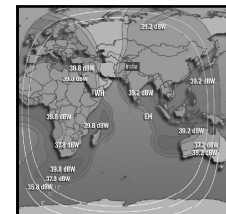

SATELLITE & CABLE TV

45

FEBRUARY 2025