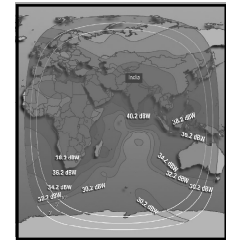

SATELLITE & CABLE TV

50

MAY 2024

Subscribe to

SATELLITE
& Cable TV

www.scatmag.com