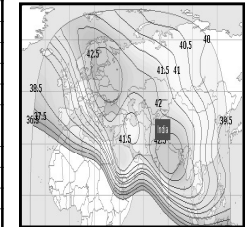

FREQ/POL	CHANNEL	SR	FEC	FREE / SCRAM	NOTES
3876 H	Indiasign:CVR English, CVR OM Spiritual, Unique TV, Orange Bangla TV, Nireekshana TV, Power of God TV, Pasand TV, Hornbill TV, Madhimugam TV, TV 45	14300	3/4	DVB-S28PSK	Landmass beam
3885 V	SUN NW: Sun TV (India), KTV (India), Sun News (India), Sun Music, Gemini TV, Gemini Movies, Gemini Comedy, Udaya TV, Udaya Movies, Surya TV, Surya TV, Chutti TV, Kochu TV, Gemini Music, Surya Movies, Gemini Music, Gemini Movies, Udaya TV, Sun Bangla, Sun Marathi	30000	3/4	DVB-S28PSK	Landmass beam
3894 H	Indiasign: HMTV, Aradana TV, T News, MBC TV, Calvary TV, Prarthana Bhawan TV, 7S Music, ABN (India), Mojo TV, V6 News, CVR News, Mercy TV (India), CVR Health, INews (India), 10 TV, 1 Sports	13840	5/6	DVB-S28PSK	Landmass beam
3914 H	New Delhi TV:NDTV 24x7, NDTV India, NDTV Profit, NDTV Prime, NDTV Good Times, NDTV MP & CGH, NDTV Rajasthan	11200	3/4	DVB-S28PSK	Landmass beam
3925 V	Sun TV NW: Kushi TV, Udaya Music, Chintu TV, Adithya TV, Udaya Comedy, Surya Comedy, Surya Music, Sun Life, Gemini Life, Sun TV (India), KTV (India), Sun Music, Gemini TV	30000	3/4	DVB-S28PSK	Landmass beam
3932 H	Indo Teleports:Peppers TV, Total TV Haryana, Tabbar Hits, Total States, Chardikla Time TV, Enterr 10 Bangla, Enterr 10	18330	2/3	DVB S2	Landmass beam
3966 H	Thanthi TV, Janam TV, Jothi TV, News Tamil 24x7	14400	2/3	DVB-S28PSK	Landmass beam
3984 H	VoA TV Global HD, VoA TV Indian Ocean HD, VoA TV China HD, VoA TV Africa HD, God TV Asia, Colors Mena HD (scr)	14400	3/4	DVB-S28PSK	Landmass beam
4006 H	Planetcast: Shalom TV India, Jeevan TV, Media One, Kaumudy TV, Powervision TV, Sathiyam TV, Dheeran TV, Harvest TV 24x7, Safari, Aashirwad, Darshana TV Middle East, Dighvijay News 24x7, Velicham TV, Studio One +, Vertent Samachar Plus 24x7, Reporter, Ate TV	14400	3/4	DVB-S28PSK	Landmass beam
4015 V	Tata:Angel TV India, Madha TV, Makkal TV, Kairali TV, Kairali News, We, Moon TV, Puthiya Thalaimurai, Sankara TV, Tamilan TV, Vasanth TV, Win TV (India), Polimer, Public TV, TV 5 News, Polimer News, Public Music, Kairali Arabia, Public Movies, Mathrubhumi News, Kappa TV	30000	3/4	DVB-S28PSK	Landmass beam
4024 H	PlanetCast: Vijay TV, Asianet News, Asianet Middle East, Suvarna News, Amrita TV, Goodness TV, Jaihind TV, Manorama News International, 24 News, Flowers TV, Sakhi TV	14400	2/3	DVB-S28PSK	Landmass beam
INTELSAT 20 / 36 at 68.50 deg E: Bom Az 193 El 67, Blr Az 215 El 71, Del 197 El 55, Chennai Az 222 El 69, Bhopal Az 202 El 61 Cal Az 223 El 55					
3715 V	KBS Korea	2800	2/3	Mpeg4	C Beam
3739 H	Warner Bros. Discovery: Pogo, Cartoon Network India, Discovery Channel India, DTamil, Animal Planet India, Investigation Discovery India, Investigation Discovery India, Discovery Science India, Discovery Turbo India, TLC India, Discovery HD World India, Discovery Kids India, TLC HD India, Animal Planet HD World India	30000	3/4	DVB-S28PSK	C Beam
3769 V	Aastha TV, Arihant TV, Aastha Tamil, Aastha Telugu, Aastha Kannada	3600	3/4	DVB-S28PSK	C Beam
3774 V	Aastha TV	2944	3/4	FTA	C Beam
3777 V	Aastha Bhajan India, Vedic	2940	3/4	FTA	C Beam
3782 V	CGN TV	2965	3/4	FTA	C Beam
3788 V	J Movies	4400	2/3	DVB-S28PSK	C Beam
3795 V	Arirang World HD	5580	2/3	DVB-S28PSK	C Beam
3828 V	Indo Teleports: Jan TV, Khabar Fast, Pratidin Time, Jan TV + (scr), Maha Movies, Fakt Marathi	7200	3/4	DVB-S28PSK	C Beam
3850 V	Viacom 18: Colors Marathi HD, Colors Bangla HD, Colors Kannada HD, Colors Super HD, Comedy Central India, MTV Beats	14400	5/6	DVB-S2QPSK	C Beam
3868 H	Sports Inspires Life:Sony Sports Ten 1, Sony Sports Ten 2, Sony Sports Ten 3, Sony Marathi, Sony Sports Ten 4	14450	3/4	DVB-S2QPSK	C Beam
3890 V	Daystar TV	1954	5/6	FTA	C Beam
3893 V	Indiasign: Mahaa News, Mantavya News, Bharat Today	2500	5/6	DVB-S28PSK	C Beam
3900 H	Sony Pictures Networks India: Sony SAB India, Sony Pix, Sony Aath, Sony Sports Ten 5, Sony Pal, Sony Wah, Sony Max India, Sony Max 2, SET India	22222	5/6	DVB-S	C Beam
3913 V	KBS World HD	6510	3/4	DVB-S	C Beam
3922 V	India TV, India TV Prime	7000	5/6	Mpeg 4	C Beam
3930 H	Sports Inspires Life: Sony Sports Ten 5, Sony Sports Ten 2, Sony Sports Ten 3, Ten Cricket	25000	2/3	DVB-S28PSK	C Beam
3974 H	The Times Group: Times Now, Zoom (India), ET Now, Movies Now, Movies Now +, Romedy Now, Mirror Now, Times Now World, MNX, Movies Now, Romedy Now, MNX, ET Now Swadesh, Times Now Navbharat, Times Now Navbharat	22500	8/9	DVB-S28PSK	C Beam
3974 V	Zee NW: Zee Talkies HD, Zee Bangla HD, Zee Tamil HD, Zee Keralam HD, Zee Cinemalu HD, Zee Chitramandir	22500	5/6	Mpeg 4 Conax	C Beam
3993 H	Viacom 18: M Colors Rishtey Asia, Colors Asia Pacific, MTV India	4000	2/3	Mpeg4, Irdeto	C Beam
3995 V	Sun 18 Media Services: CNBC TV 18, CNBC Awaaz, News 18 Lokmat, CNBC Bajar, CNBC TV 18 Prime HD	6666	3/4	Mpeg4, Irdeto	C Beam
4000 H	& TV Middle East, Zee Zest	7500	3/4	Mpeg 4 Conax	C Beam
4003 V	Lamhas: Shubh TV, Abzy Movies, Sandesh News, Shubh Cinema, Abzy Cool, Abzy Dhakad, InSync	7200	3/4	Mpeg4 DVB S2	C Beam
4013 H	Indiasign: News Time Bangla, Rupashi Bangla, Aakash Aath, Dhoom Music, R Plus, NewsTime Assam, Manoranjan Movies, R+ Gold	7200	3/4	Mpeg 4 DVB S2	C Beam
4034 H	Sun 18 Media Services: MTV India, Colors, Colors Rishtey Asia, Colors Cineplex Superhits, Nick Jr India, Colors Kannada Cinema, Colors Tamil, Colors, Colors Cineplex, Colors Cineplex Bollywood, Sports 18 Hindi, Sports 18 Hindi	20500	2/3	Mpeg4, Irdeto 2	PAL