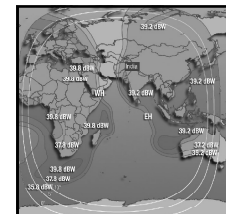

CHANNEL GUIDE

UPDATED AS OF 1ST MAY 2024

FTA = Free To Air • SCR = Scrambled • Radio Channels in Italics

SATELLITE & CABLE TV

49

MAY 2024

FREQ/POL	CHANNEL	SR	FEC	FREE / SCRAM	NOTES
4064 V	Sanskar TV, Satsang TV	4400	3/4	FTA	C Beam
4069 V	Hope Channel International	2500	2/3	FTA	
4076 V	TRT World HD	3906	5/6	FTA HD	C Beam
4083 V	<i>China Radio International</i>	3428	3/4	FTA	
4090 H	Travel XP HD(scr), Kashish News, Taaza TV, STV Haryana News, Travel XP Tamil (scr), Sangeet Marathi, VTV News, Travel XP HD (scr), Hi Dost!, Bangla Talkies, Foodxp, Bhojpuri Cinema	14368	3/4	MPEG4 / FTA	C Beam
4092 V	YTN World	2963	3/4	FTA	C Beam
4103 H	CNN News 18, News 18, News 18 UK	5720	3/4	Conax, Irdeto 2	C Beam
4103 V	Zee News	7200	3/4	Conax, MPEG-4	C Beam
4116 V	IndiaSign: PTC News, PTC Punjabi, PTC Chakde, PTC Punjabi Gold, Oscar Movies Bhojpuri, PTC Simran, PTC Music	8800	5/6	DVB S2 Mpeg 4	C Beam
4128 H	NHK World Network: NHK World Japan, NHK World Premium, NHK World Japan Radio	14890	2/3	MPEG-4/HD	C Beam
4130 V	Jaya TV HD, Jaya Plus, Jaya Max	12800	3/4	MPEG4/Irdeto 2	C Beam
4150 H	Urdu 1 ME (scr), Peace TV Urdu, Peace Tv English, Peace TV Bangla, Peace TV Chinese, Huda TV	14400	3/4	FTA/Irdeto 2	C Beam
4155 V	Zee Cinema HD, Zee TV HD, Zee Anmol, & Pictures HD, Zee Marathi HD, Zee Telugu HD, Zee Kannada HD	22500	5/6	Mpeg 4 HD	C Beam
4163 H	WION, EZ Mail, Zee Kalak, Zee Salaam, Zee UP / Uttarkhand	7500	5/6	Mpeg 4 Conax	C Beam
4182 H	Aaj Tak, India Today, Good News Today, Aaj Tak International, India Today International, Aaj Tak UK, Aaj Tak Planetcast: Sahana News, News 1st (India), Channel 36 UP/UK, News India 24x7, Anjan TV, Food Food, 1 Yes News, Bharat Express, Swadesh News, India Ahead, Aadinath TV, Republic TV, Harvest TV Kerala, Jai Maharashtra, Republic Bangla, 1st India, Bharat 24, M Nadu TV, TV 9 Bharatvarsh, TV 9 Telugu, TV 9 Kannada, TV 9 Gujarati, TV 9 Marathi	16296	3/4	Irdeto-2	C Beam
4184 V	Sky News International	21600	8/9	FTA Mpeg4	C Beam
4195 H	Sky News International	4000	1/2	PowerVu	C Beam
GSAT-18 at 74 Deg East Bom Az 173 El 73, Blr Az 191 El 74, Del Az 184 El 56, Chennai Az 202 El 73, Bhopal Az 186 El 62 Cal Az 212 El 59					
3777 H	DD Sports, DD Kisan	4400	3/4	Mpeg 4 BISS	India Beam
3782 H	DD National, DD Sports	2000	3/4	Mpeg 4 BISS	India Beam
11578 H	Utkarsh Channel 4, Utkarsh Channel 1, Utkarsh Channel 2, Utkarsh Channel 3	5000	3/4	Mpeg 2 FTA	India Beam
11667 V	KITE VICTERS: KITE VICTERS Plus, KITE VICTERS	2000	3/4	Mpeg2 FTA	India Beam
11681 V	VTU	2966	3/4	Mpeg 2 FTA	India Beam
11686 V	Lokshiksha Sanchar	2900	3/4	Mpeg 2 FTA	India Beam
ABS 2 at 75 deg E: Bom Az 173 El 73, Blr Az 191 El 74, Del Az 184 El 56, Chennai Az 202 El 73, Bhopal Az 186 El 62 Cal Az 212 El 59					
12524 H	Supreme Master TV, TBN Inspire International, SBN International, TBN Asia, Daystar TV, Hwazan Satellite TV	30000	1/2	FTA	India Beam
APSTAR 7 at 76.5 deg E: Bom Az 168 El 67, Blr Az 184 El 74, Del 181 El 56, Chennai Az 196 El 73, Bhopal Az 183 El 63 Cal Az 209 El 60					
3634 H	Kantipur Media Group: Kantipur TV, Kantipur Cineplex	6000	3/5	DVB-S2PSK	Asia Beam
3745 V	TeleNest: Metro 1 News, VSH News, Special TV, Sab TV, Aruj Entertainment, Venus Entertainment	5000	3/5	DVB-S2MPEG-4	Asia Beam
3753 V	KidZone+ Pakistan, Pop Pakistan, Planet Fun, Insight TV, LTN Family, Filmax	8330	3/5	Mpeg 4	Asia Beam
3780 V	APT1 Sports, Raajee TV, Macau Lotus TV, Eurosport Asia, Eurosport Asia, FashionTV Asia, FashionTV India	30000	3/4	Mpeg4 DVB S2	Asia Beam
3788 H	SES: CTN (USA), The Word Network, SBN International, The Overcomer	10700	1/2	MPEG-4/SD	Asia Beam
3844 V	Trinity Broadcasting, TBN Asia, TBN Inspire International, Telenovela Channel, 702 DZAS, The Edge Philippines	4000	3/4	DVB-S2QPSK	C Beam
3873 V	Bol News HD, Bol Entertainment HD	8000	3/5	Mpeg 4 HD FTA	C Beam
3960 H	HBO: HBO Asia, Cinemax Asia, Cinemax Asia, Cinemax Asia, HBO Taiwan	30000	3/4	Mpeg 4	Asia Beam
4000 H	A1 Telekom Austria: Luxe TV, Love Nature, MyZen TV, Trace Sport Stars, Mezzo Live Asia, Trace Urban Southeast Asia, Star Sports China, Star Sports 2 China, Museum TV International	30000	3/4	MPEG-4/HD	C Beam
4006 V	PSM: TV Maldives HD, PSM News, Munnaru, YES TV HD	8800	3/5	MPEG-4/HD	C Beam
4030 V	Capital TV HD (Pakistan)	2400	3/5	FTA	Asia Beam
4080 H	STAR TV: National Geographic Philippines, AXN East Asia, Star Movies Gold, Star Chinese Channel International, Star Chinese Movies South East Asia, National Geographic Asia, National Geographic Wild Asia	30000	3/4	MPEG-4/HD	Asia Beam
GSAT 10/GSAT 30 at 83 deg E: Bom Az 151 El 64, Blr Az 157 El 73, Del Az 168 El 55, Chennai Az 168 El 74, Bhopal Az 166 El 62 Cal Az 194 El 63					
3725 H	ETV NW: News 18 Madhya Pradesh & Chhattisgarh, News 18 Rajasthan, News 18 Bihar & Jharkhand, News 18 Urdu, News 18 Gujarati, News 18 Odia, Colors Bangla, Colors Marathi, Colors Kannada, Colors Infinity, VH1 India, Colors Cineplex, Colors Infinity, Colors Gujarati Cinema, Colors Bangla Cinema, Nick HD+, MTV Beats, Colors Cineplex, VH1 India, Colors Odia, Colors Gujarati	30000	3/4	Mpeg 4 Irdeto	India C Beam
3750 V	DD Uttarakhand	2900	3/4	FTA	India C Beam
3753 V	DD Chattisgarh	2900	3/4	FTA	India C Beam
3756 H	Indiasign: Manoranjan Prime, Sidharth TV, Sidharth Gold, Sidharth Bhakti, Jay Jagannath, A1 TV, 4TV News, BS TV (India), Tribe TV, Tribe Plus tests, Raftaar Media, Popular TV (India), HNN 24x7, Shubhsandesh TV, Goodnews TV (India), Samachar Plus Uttarakhand, Samachar Plus Rajasthan, Big TV (India)	15000	5/6	MPEG-4/SD	ECC
3757 V	DD Jharkhand	2900	3/4	fta	India C Beam