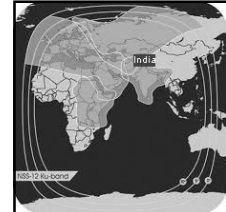

CHANNEL GUIDE

UPDATED AS OF 1ST MAY 2024

FTA = Free To Air • SCR = Scrambled • Radio Channels in Italics

SATELLITE & CABLE TV

49

MAY 2024

FREQ/POL	CHANNEL	SR	FEC	FREE / SCRAM	NOTES
4064 V	Sanskar TV, Satsang TV	4400	3/4	FTA	C Beam
4069 V	Hope Channel International	2500	2/3	FTA	
4076 V	TRT World HD	3906	5/6	FTA HD	C Beam
4083 V	<i>China Radio International</i>	3428	3/4	FTA	
4090 H	Travel XP HD(scr), Kashish News, Taaza TV, STV Haryana News, Travel XP Tamil (scr), Sangeet Marathi, VTV News, Travel XP HD (scr), Hi Dost!, Bangla Talkies, Foodxp, Bhojpuri Cinema	14368	3/4	MPEG4 / FTA	C Beam
4092 V	YTN World	2963	3/4	FTA	C Beam
4103 H	CNN News 18, News 18, News 18 UK	5720	3/4	Conax, Irdeto 2	C Beam
4103 V	Zee News	7200	3/4	Conax, MPEG-4	C Beam
4116 V	IndiaSign: PTC News, PTC Punjabi, PTC Chakde, PTC Punjabi Gold, Oscar Movies Bhojpuri, PTC Simran, PTC Music	8800	5/6	DVB S2 Mpeg 4	C Beam
4128 H	NHK World Network: NHK World Japan, NHK World Premium, NHK World Japan Radio	14890	2/3	MPEG-4/HD	C Beam
4130 V	Jaya TV HD, Jaya Plus, Jaya Max	12800	3/4	MPEG4/Irdeto 2	C Beam
4150 H	Urdu 1 ME (scr), Peace TV Urdu, Peace Tv English, Peace TV Bangla, Peace TV Chinese, Huda TV	14400	3/4	FTA/Irdeto 2	C Beam
4155 V	Zee Cinema HD, Zee TV HD, Zee Anmol, & Pictures HD, Zee Marathi HD, Zee Telugu HD, Zee Kannada HD	22500	5/6	Mpeg 4 HD	C Beam
4163 H	WION, EZ Mail, Zee Kalak, Zee Salaam, Zee UP / Uttarkhand	7500	5/6	Mpeg 4 Conax	C Beam
4182 H	Aaj Tak, India Today, Good News Today, Aaj Tak International, India Today International, Aaj Tak UK, Aaj Tak Planetcast: Sahana News, News 1st (India), Channel 36 UP/UK, News India 24x7, Anjan TV, Food Food, 1 Yes News, Bharat Express, Swadesh News, India Ahead, Aadinath TV, Republic TV, Harvest TV Kerala, Jai Maharashtra, Republic Bangla, 1st India, Bharat 24, M Nadu TV, TV 9 Bharatvarsh, TV 9 Telugu, TV 9 Kannada, TV 9 Gujarati, TV 9 Marathi	16296	3/4	Irdeto-2	C Beam
4184 V	Sky News International	21600	8/9	FTA Mpeg4	C Beam
4195 H	Sky News International	4000	1/2	PowerVu	C Beam
GSAT-18 at 74 Deg East Bom Az 173 El 73, Blr Az 191 El 74, Del Az 184 El 56, Chennai Az 202 El 73, Bhopal Az 186 El 62 Cal Az 212 El 59					
3777 H	DD Sports, DD Kisan	4400	3/4	Mpeg 4 BISS	India Beam
3782 H	DD National, DD Sports	2000	3/4	Mpeg 4 BISS	India Beam
11578 H	Utkarsh Channel 4, Utkarsh Channel 1, Utkarsh Channel 2, Utkarsh Channel 3	5000	3/4	Mpeg 2 FTA	India Beam
11667 V	KITE VICTERS: KITE VICTERS Plus, KITE VICTERS	2000	3/4	Mpeg2 FTA	India Beam
11681 V	VTU	2966	3/4	Mpeg 2 FTA	India Beam
11686 V	Lokshiksha Sanchar	2900	3/4	Mpeg 2 FTA	India Beam
ABS 2 at 75 deg E: Bom Az 173 El 73, Blr Az 191 El 74, Del Az 184 El 56, Chennai Az 202 El 73, Bhopal Az 186 El 62 Cal Az 212 El 59					
12524 H	Supreme Master TV, TBN Inspire International, SBN International, TBN Asia, Daystar TV, Hwazan Satellite TV	30000	1/2	FTA	India Beam
APSTAR 7 at 76.5 deg E: Bom Az 168 El 67, Blr Az 184 El 74, Del 181 El 56, Chennai Az 196 El 73, Bhopal Az 183 El 63 Cal Az 209 El 60					
3634 H	Kantipur Media Group: Kantipur TV, Kantipur Cineplex	6000	3/5	DVB-S2PSK	Asia Beam
3745 V	TeleNest: Metro 1 News, VSH News, Special TV, Sab TV, Aruj Entertainment, Venus Entertainment	5000	3/5	DVB-S2MPEG-4	Asia Beam
3753 V	KidZone+ Pakistan, Pop Pakistan, Planet Fun, Insight TV, LTN Family, Filmax	8330	3/5	Mpeg 4	Asia Beam
3780 V	APT1 Sports, Raajee TV, Macau Lotus TV, Eurosport Asia, Eurosport Asia, FashionTV Asia, FashionTV India	30000	3/4	Mpeg4 DVB S2	Asia Beam
3788 H	SES: CTN (USA), The Word Network, SBN International, The Overcomer	10700	1/2	MPEG-4/SD	Asia Beam
3844 V	Trinity Broadcasting, TBN Asia, TBN Inspire International, Telenovela Channel, 702 DZAS, The Edge Philippines	4000	3/4	DVB-S2QPSK	C Beam
3873 V	Bol News HD, Bol Entertainment HD	8000	3/5	Mpeg 4 HD FTA	C Beam
3960 H	HBO: HBO Asia, Cinemax Asia, Cinemax Asia, Cinemax Asia, HBO Taiwan	30000	3/4	Mpeg 4	Asia Beam
4000 H	A1 Telekom Austria: Luxe TV, Love Nature, MyZen TV, Trace Sport Stars, Mezzo Live Asia, Trace Urban Southeast Asia, Star Sports China, Star Sports 2 China, Museum TV International	30000	3/4	MPEG-4/HD	C Beam
4006 V	PSM: TV Maldives HD, PSM News, Munnaru, YES TV HD	8800	3/5	MPEG-4/HD	C Beam
4030 V	Capital TV HD (Pakistan)	2400	3/5	FTA	Asia Beam
4080 H	STAR TV: National Geographic Philippines, AXN East Asia, Star Movies Gold, Star Chinese Channel International, Star Chinese Movies South East Asia, National Geographic Asia, National Geographic Wild Asia	30000	3/4	MPEG-4/HD	Asia Beam
GSAT 10/GSAT 30 at 83 deg E: Bom Az 151 El 64, Blr Az 157 El 73, Del Az 168 El 55, Chennai Az 168 El 74, Bhopal Az 166 El 62 Cal Az 194 El 63					
3725 H	ETV NW: News 18 Madhya Pradesh & Chhattisgarh, News 18 Rajasthan, News 18 Bihar & Jharkhand, News 18 Urdu, News 18 Gujarati, News 18 Odia, Colors Bangla, Colors Marathi, Colors Kannada, Colors Infinity, VH1 India, Colors Cineplex, Colors Infinity, Colors Gujarati Cinema, Colors Bangla Cinema, Nick HD+, MTV Beats, Colors Cineplex, VH1 India, Colors Odia, Colors Gujarati	30000	3/4	Mpeg 4 Irdeto	India C Beam
3750 V	DD Uttarakhand	2900	3/4	FTA	India C Beam
3753 V	DD Chattisgarh	2900	3/4	FTA	India C Beam
3756 H	Indiasign: Manoranjan Prime, Sidharth TV, Sidharth Gold, Sidharth Bhakti, Jay Jagannath, A1 TV, 4TV News, BS TV (India), Tribe TV, Tribe Plus tests, Raftaar Media, Popular TV (India), HNN 24x7, Shubhsandesh TV, Goodnews TV (India), Samachar Plus Uttarakhand, Samachar Plus Rajasthan, Big TV (India)	15000	5/6	MPEG-4/SD	ECC
3757 V	DD Jharkhand	2900	3/4	fta	India C Beam