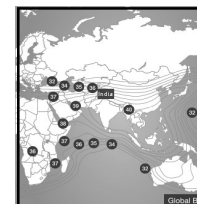

SATELLITE & CABLE TV

56

MAY 2024