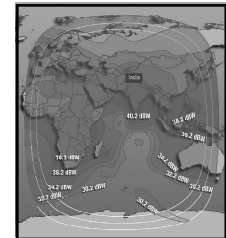

SATELLITE & CABLE TV

48

AUGUST 2024

Subscribe to
SATELLITE
& Cable TV
www.scatmag.com