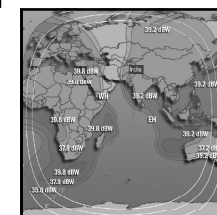

# CHANNEL GUIDE

**UPDATED AS OF 1<sup>ST</sup> AUGUST 2024**

**FTA = Free To Air • SCR = Scrambled • Radio Channels in Italics**

SATELLITE & CABLE TV

47

AUGUST 2024

FREQ/POL	CHANNEL	SR	FEC	FREE / SCRAM	NOTES
4064 V	Sanskar TV, Satsang TV	4400	3/4	FTA	C Beam
4069 V	Hope Channel International	2500	2/3	FTA	
4076 V	TRT World HD	3906	5/6	FTA HD	C Beam
4083 V	<i>China Radio International</i>	3428	3/4	FTA	
4090 H	Travel XP HD(scr), Kashish News, Taaza TV, STV Haryana News, Travel XP Tamil (scr), Sangeet Marathi, VTV News, Travel XP HD (scr), Hi Dost!, Bangla Talkies, Foodxp, Bhojpuri Cinema	14368	3/4	MPEG4 / FTA	C Beam
4092 V	YTN World	2963	3/4	FTA	C Beam
4103 H	CNN News 18, News 18, News 18 UK	5720	3/4	Conax, Irdeto 2	C Beam
4103 V	Zee News	7200	3/4	Conax, MPEG-4	C Beam
4116 V	IndiaSign: PTC News, PTC Punjabi, PTC Chakde, PTC Punjabi Gold, Oscar Movies Bhojpuri, PTC Simran, PTC Music	8800	5/6	DVB S2 Mpeg 4	C Beam
4128 H	NHK World Network: NHK World Japan, NHK World Premium, NHK World Japan Radio	14890	2/3	MPEG-4/HD	C Beam
4130 V	Jaya TV HD, Jaya Plus, Jaya Max	12800	3/4	MPEG4/Irdeto 2	C Beam
4150 H	Urdu 1 ME (scr), Peace TV Urdu, Peace Tv English, Peace TV Bangla, Peace TV Chinese, Huda TV	14400	3/4	FTA/Irdeto 2	C Beam
4155 V	Zee Cinema HD, Zee TV HD, Zee Anmol, & Pictures HD, Zee Marathi HD, Zee Telugu HD, Zee Kannada HD	22500	5/6	Mpeg 4 HD	C Beam
4163 H	WION, EZ Mail, Zee Kalak, Zee Salaam, Zee UP / Uttarkhand	7500	5/6	Mpeg 4 Conax	C Beam
4182 H	Aaj Tak, India Today, Good News Today, Aaj Tak International, India Today International, Aaj Tak UK, Aaj Tak Planetcast: Sahana News, News 1st (India), Channel 36 UP/UK, News India 24x7, Anjan TV, Food Food, 1 Yes News, Bharat Express, Swadesh News, India Ahead, Aadinath TV, Republic TV, Harvest TV Kerala, Jai Maharashtra, Republic Bangla, 1st India, Bharat 24, M Nadu TV, TV 9 Bharatvarsh, TV 9 Telugu, TV 9 Kannada, TV 9 Gujarati, TV 9 Marathi	16296	3/4	Irdeto-2	C Beam
4184 V	Sky News International	21600	8/9	FTA Mpeg4	C Beam
4195 H	Sky News International	4000	1/2	PowerVu	C Beam
<b>GSAT-18 at 74 Deg East Bom Az 173 El 73, Blr Az 191 El 74, Del Az 184 El 56, Chennai Az 202 El 73, Bhopal Az 186 El 62 Cal Az 212 El 59</b>					
3777 H	DD Sports, DD Kisan	4400	3/4	Mpeg 4 BISS	India Beam
3782 H	DD National, DD Sports	2000	3/4	Mpeg 4 BISS	India Beam
11578 H	Utkarsh Channel 4, Utkarsh Channel 1, Utkarsh Channel 2, Utkarsh Channel 3	5000	3/4	Mpeg 2 FTA	India Beam
11667 V	KITE VICTERS: KITE VICTERS Plus, KITE VICTERS	2000	3/4	Mpeg2 FTA	India Beam
11681 V	VTU	2966	3/4	Mpeg 2 FTA	India Beam
11686 V	Lokshiksha Sanchar	2900	3/4	Mpeg 2 FTA	India Beam
<b>ABS 2 at 75 deg E: Bom Az 173 El 73, Blr Az 191 El 74, Del Az 184 El 56, Chennai Az 202 El 73, Bhopal Az 186 El 62 Cal Az 212 El 59</b>					
12524 H	Supreme Master TV, TBN Inspire International, SBN International, TBN Asia, Daystar TV, Hwazan Satellite TV	30000	1/2	FTA	India Beam
<b>APSTAR 7 at 76.5 deg E: Bom Az 168 El 67, Blr Az 184 El 74, Del 181 El 56, Chennai Az 196 El 73, Bhopal Az 183 El 63 Cal Az 209 El 60</b>					
3634 H	Kantipur Media Group: Kantipur TV, Kantipur Cineplex	6000	3/5	DVB-S2PSK	Asia Beam
3745 V	TeleNest: Metro 1 News, VSH News, Special TV, Sab TV, Aruj Entertainment, Venus Entertainment	5000	3/5	DVB-S2MPEG-4	Asia Beam
3753 V	KidZone+ Pakistan, Pop Pakistan, Planet Fun, Insight TV, LTN Family, Filmax	8330	3/5	Mpeg 4	Asia Beam
3780 V	APT1 Sports, Raajee TV, Macau Lotus TV, Eurosport Asia, Eurosport Asia, FashionTV Asia, FashionTV India	30000	3/4	Mpeg4 DVB S2	Asia Beam
3788 H	SES: CTN (USA), The Word Network, SBN International, The Overcomer	10700	1/2	MPEG-4/SD	Asia Beam
3844 V	Trinity Broadcasting, TBN Asia, TBN Inspire International, Telenovela Channel, 702 DZAS, The Edge Philippines	4000	3/4	DVB-S2QPSK	C Beam
3873 V	Bol News HD, Bol Entertainment HD	8000	3/5	Mpeg 4 HD FTA	C Beam
3960 H	HBO: HBO Asia, Cinemax Asia, Cinemax Asia, Cinemax Asia, HBO Taiwan	30000	3/4	Mpeg 4	Asia Beam
4000 H	A1 Telekom Austria: Luxe TV, Love Nature, MyZen TV, Trace Sport Stars, Mezzo Live Asia, Trace Urban Southeast Asia, Star Sports China, Star Sports 2 China, Museum TV International	30000	3/4	MPEG-4/HD	C Beam
4006 V	PSM: TV Maldives HD, PSM News, Munnaru, YES TV HD	8800	3/5	MPEG-4/HD	C Beam
4030 V	Capital TV HD (Pakistan)	2400	3/5	FTA	Asia Beam
4080 H	STAR TV: National Geographic Philippines, AXN East Asia, Star Movies Gold, Star Chinese Channel International, Star Chinese Movies South East Asia, National Geographic Asia, National Geographic Wild Asia	30000	3/4	MPEG-4/HD	Asia Beam
<b>GSAT 10/GSAT 30 at 83 deg E: Bom Az 151 El 64, Blr Az 157 El 73, Del Az 168 El 55, Chennai Az 168 El 74, Bhopal Az 166 El 62 Cal Az 194 El 63</b>					
3725 H	<b>ETV NW:</b> News 18 Madhya Pradesh & Chhattisgarh, News 18 Rajasthan, News 18 Bihar & Jharkhand, News 18 Urdu, News 18 Gujarati, News 18 Odia, Colors Bangla, Colors Marathi, Colors Kannada, Colors Infinity, VH1 India, Colors Cineplex, Colors Infinity, Colors Gujarati Cinema, Colors Bangla Cinema, Nick HD+, MTV Beats, Colors Cineplex, VH1 India, Colors Odia, Colors Gujarati	30000	3/4	Mpeg 4 Irdeto	India C Beam
3750 V	DD Uttarakhand	2900	3/4	FTA	India C Beam
3753 V	DD Chattisgarh	2900	3/4	FTA	India C Beam
3756 H	Indiasign: Manoranjan Prime, Sidharth TV, Sidharth Gold, Sidharth Bhakti, Jay Jagannath, A1 TV, 4TV News, BS TV (India), Tribe TV, Tribe Plus tests, Raftaar Media, Popular TV (India), HNN 24x7, Shubhsandesh TV, Goodnews TV (India), Samachar Plus Uttarakhand, Samachar Plus Rajasthan, Big TV (India)	15000	5/6	MPEG-4/SD	ECC
3757 V	DD Jharkhand	2900	3/4	fta	India C Beam