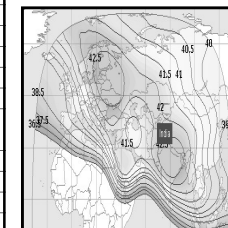

SATELLITE & CABLE TV

46

AUGUST 2024