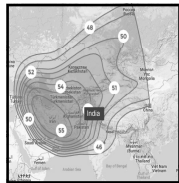

SATELLITE & CABLE TV

45

AUGUST 2024