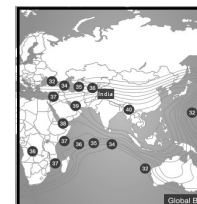

SATELLITE & CABLE TV

54

AUGUST 2024