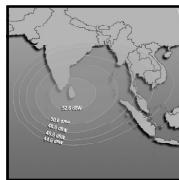

SATELLITE & CABLE TV

45

AUGUST 2024