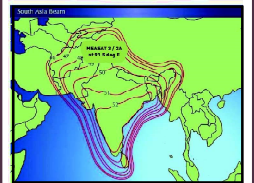

CHANNEL GUIDE

UPDATED AS OF 1ST MARCH 2026

FTA = Free To Air • SCR = Scrambled • Radio Channels in Italics

SATELLITE & CABLE TV

52

MARCH 2026

| FREQ/POL | CHANNEL | SR | FEC | FREE / SCRAM | NOTES |
|----------|--|-------|-----|----------------|--------------|
| 12316 H | Surya TV, Star Gold India, Star Vijay India, Star Suvarna, DD Punjabi, DD Gimar, DD Bangla, DD Odia Sun Direct: NDTV 24x7, DD News, Sun TV, KTV, Star Vijay India, Sun Music, Adithya TV, Gemini TV, Gemini Movies, Star Maa TV, Surya TV, Surya Movies, Udaya TV, ETV Telugu, Udaya Movies, Colors, Star Plus India, Zee Tamizh, Sun Direct Promo (fta), Kairali, Sun News, Udaya Music, DD Yadagiri, Mazhavil Manorama, DD National, Discovery Kids, Public TV, Sakshi TV, &Flix, TV 9 Kannada, Jaya Plus, DD Chandana, Isai Aruva, Sankara TV | 30000 | 5/6 | 8PSK/ Irdeto 2 | S. Asia Beam |
| 12316V | Sun Direct promo, WION, Sony Pal, Zoom, DD Kashir, Star Kiran, AKD Calcutta News, CTVN AKD Plus, RT News, ET Now, Kalinga TV, Maiboli, R Plus Gold, Saam TV, Jinvani Channel, Kanak News, Mh 1, Nepal 1, Dhoom Music, News X, Rengoni, Pratidin Time, Pitaara, Jonack, France 24 English, DD Bihar, Alankar TV, Odisha TV, News 18 Lokmat, ABP News India, Peace of Mind TV, PTC Punjabi, Zing Asia, DD India, & TV, Zee Anmol Cinema, ShowBox, B4U Movies India, NDTV India, Bhojpuri Cinema, Filamchi Bhojpuri, Rang, DD Tripura, News 18 Punjab & Haryana & Himachal Pradesh, TV 9 Gujarati, Disney Junior India, CBeebies Asia, DD Urdu, Khushboo TV, MNX, News 18 Jammu Kashmir Ladakh Himachal, Sidharth Gold, News Nation, Star Sports 2 Tamil, Dangal TV, Kolkata TV | 32000 | 3/4 | MPEG4 Irdeto 2 | S. Asia Beam |
| 12356 H | Sun Direct: V6 News, Sidharth Utsav, 9X Jalwa, Nick Jr India, Salaam TV (India), Epic TV, Mastiii, Paras Gold, B4U Bhojpuri, Dangal 2, B4U Kadak, Dabangg, PTC News, ETV Bal Bharat, Moon TV (India), Colors Rishtey Asia, 9X Tashan, T News, MTV India, NTV (India), Vaanavil TV, Goodness TV, Sanskar TV, VTV News (India), Thanthi One, Public Movies, Sony Wah, Aastha India, ABP Majha, Safari, Powervision TV, Investigation Discovery India, India TV (India), SVBC Telugu, Republic Kannada, ETV Life, Good News Today, Sadhna TV, Sidharth TV, TLC India, News 18 Odia, 10 TV (India), Tarang TV, Music India, Sony SAB India, PTC Punjabi Gold, 9XM, News 18 India, News 18, Aaseervatham TV, 9X Jhakaas, Sai TV, PTC Simran | 34000 | 3/4 | MPEG4 Irdeto 2 | S. Asia Beam |
| 12436 H | Sun Direct: Sony Yay!, Siripoli, Aakaash Aath, Star Sports 1, Star Sports 1 Hindi, Nandighosha TV, Asianet, India Today, Aaj Tak, Hungama TV, Colors Bangla, National Geographic Wild Asia, Star Sports First, DD Puducherry, Republic Bangla, Sony BBC Earth, Colors Infinity, Romyed Now, Sony Sports Ten 3, Gubbare, News J, Wow Cinema One, Sangeet Bangla, Zee 24 Ghanta, Sony Max India, Vijay Super, Zee Sarthak, Sony Marathi, Zee News, Republic Bharat, Bindass, News 18 Bengali, Zee 24 Taas, Star Utsav Movies, ABP Ganga, KITE VICTERS, Star Sports Select HD2, Colors Bangla Cinema, STV Haryana News, DD Rajasthan | 32000 | 3/4 | MPEG4 Irdeto 2 | S. Asia Beam |
| 12396 H | 12436 H, 12436 V, 12476 H, 12523 V, 12563 V, 12603 V, 12643 V, 12683 H For details of channels, SR, FEC etc. please visit https://www.lyngsat.com/Measat-3b-3d.html | | | | |