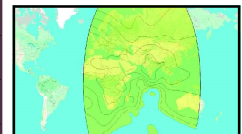

SATELLITE & CABLE TV

45

MARCH 2026

CHANNEL GUIDE

UPDATED AS OF 1ST MARCH 2026

FTA = Free To Air • SCR = Scrambled • Radio Channels in Italics

SATELLITE & CABLE TV

46