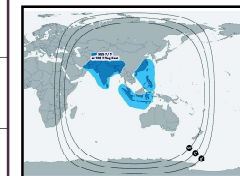

Subscribe to
SATELLITE
& Cable TV
www.scatmag.com