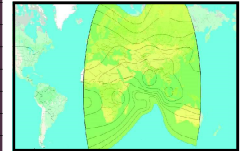

FREQ/POL	CHANNEL	SR	FEC	FREE / SCRAM	NOTES
3932 H	Indo Teleports:Peppers TV, Total TV Haryana, Tabbar Hits, Total States, Chardikla Time TV, Enterr 10 Bangla, Dangal Oriya	18330	2/3	DVB S2	Landmass beam
3966 H	Thanthi TV, News Tamil 24x7, Thanthi One	14400	2/3	DVB-S28PSK	Landmass beam
3984 H	VoA TV Global, VoA TV Indian Ocean, VoA TV China, VoA TV Africa, God TV Asia	14400	3/4	DVB-S28PSK	Landmass beam
4006 H	Planetcast: Shalom TV India, Jeevan TV, Media One, Kaumudy TV, Powervision TV, Sathiyam TV, Dheeran TV, Harvest TV 24x7, Safari, Aashirwad, Darshana TV Middle East, Dighvijay News 24x7, Velicham TV, Studio One +, Vertent Samachar Plus 24x7, Reporter, Ate TV	14400	3/4	DVB-S28PSK	Landmass beam
4015 V	Tata:Angel TV India, Madha TV, Makkal TV, Kairali TV, Kairali News, We, Moon TV, Puthiya Thalaimurai, Sankara TV, Tamilan TV, Vasanth TV, Win TV (India), Polimer, Public TV, TV 5 News, Polimer News, Public Music, Kairali Arabia, Public Movies, Mathrubhumi News, Kappa TV, Janam TV	30000	3/4	DVB-S28PSK	Landmass beam
4024 H	PlanetCast: Vijay TV, Asianet News, Asianet Middle East, Suvama News, Amrita TV, Goodness TV, Jaihind TV, Manorama News International, 24 News, Flowers TV	14400	2/3	DVB-S28PSK	Landmass beam
INTELSAT 20 / 36 at 68.50 deg E: Bom Az 193 El 67, Blr Az 215 El 71, Del 197 El 55, Chennai Az 222 El 69, Bhopal Az 202 El 61 Cal Az 223 El 55					
3715 V	KBS Korea	2800	2/3	Mpeg4	C Beam
3739 H	Warner Bros. Discovery: Pogo, Cartoon Network India, Discovery Channel India, DTamil, Animal Planet India, Investigation Discovery India, Investigation Discovery India, Discovery Science India, Discovery Turbo India, TLC India, Discovery HD World India, Discovery Kids India, TLC HD India, Animal Planet HD World India, Pogo, Cartoon Network India	30000	3/4	DVB-S28PSK	C Beam
3769 V	Aastha TV, Dharm Sandesh, Aastha Gujarati, Aastha Telugu, Aastha Kannada	3600	3/4	DVB-S28PSK	C Beam
3774 V	Aastha TV	2944	3/4	FTA	C Beam
3777 V	Aastha Bhajan India, Vedic	2940	3/4	FTA	C Beam
3782 V	CGN TV	2965	3/4	FTA	C Beam
3788 V	J Movies	4400	2/3	DVB-S28PSK	C Beam
3795 V	Arirang World HD	5580	2/3	DVB-S28PSK	C Beam
3828 V	Indo Teleports: Jan TV, Khabar Fast, Pratidin Time, Jan TV + (scr), Maha Movies, Fakt Marathi	7200	3/4	DVB-S28PSK	C Beam
3850 V	Viacom 18: Colors Marathi HD, Colors Bangla HD, Colors Kannada HD, Colors Super HD, Comedy Central India, MTV Beats	14400	5/6	DVB-S2QPSK	C Beam
3868 H	Sports Inspires Life:Sony Sports Ten 1, Sony Sports Ten 2, Sony Sports Ten 3, Sony Marathi, Sony Sports Ten 4	14450	3/4	DVB-S2QPSK	C Beam
3890 V	Daystar TV	1954	5/6	FTA	C Beam
3893 V	Indiasign: Mahaa News, Mahaa Max	2500	5/6	DVB-S28PSK	C Beam
3900 H	Sony Pictures Networks India: Sony SAB India, Sony Pix, Sony Aath, Sony Sports Ten 5, Sony Pal, Sony Wah, Sony Max India, Sony Max 2, SET India	22222	5/6	DVB-S	C Beam
3913 V	KBS World HD	6510	3/4	DVB-S	C Beam
3922 V	India TV, India TV Speed News	7000	5/6	Mpeg 4	C Beam
3930 H	Sony Sports Network: Sony Sports Ten 5, Sony Sports Ten 2, Sony Sports Ten 3, Ten Cricket	25000	2/3	DVB-S28PSK	C Beam
3974 H	The Times Group: Times Now, Zoom (India), ET Now, Movies Now, Movies Now +, Romedy Now, Mirror Now, Times Now World, MNX, Movies Now, Romedy Now, MNX, ET Now Swadesh, Times Now Navbharat, Times Now Navbharat	22500	8/9	DVB-S28PSK	C Beam
3974 V	Zee NW: Zee Talkies HD, Zee Bangla HD, Zee Tamil HD, Zee Keralam HD, Zee Cinemalu HD, Zee Chitramandir	22500	5/6	Mpeg 4 Conax	C Beam
3995 V	Sun 18 Media Services: CNBC TV 18, CNBC Awaaz, News 18 Lokmat, CNBC Bajar, CNBC TV 18 Prime HD	6666	3/4	Mpeg4, Irdeto	C Beam
4000 H	& TV Middle East, Zee Zest	7500	3/4	Mpeg 4 Conax	C Beam
4003 V	Lamhas: Shubh TV, Sandesh News, Shubh Cinema, InSync	7200	3/4	Mpeg4 DVB S2	C Beam
4012 V	Zee Zest	7200	3/4	MPEG-4/SD	C Beam
4013 H	Indiasign: News Time Bangla, Rupashi Bangla, Aakash Aath, Dhoom Music, R Plus, NewsTime Assam, Manoranjan Movies, R+ Gold	7200	3/4	Mpeg 4 DVB S2	C Beam
4034 H	Sun 18 Media Services: MTV India, Colors, Colors Rishtey Asia, Colors Cineplex Superhits, Nick Jr India, Colors Kannada Cinema, Colors Tamil, Colors Tamil, Colors, Colors Cineplex, Colors Cineplex Bollywood, Sports 18 Hindi, Sports 18 Hindi, Nickelodeon India	20500	2/3	Mpeg4, Irdeto 2	PAL
4034 V	Network 18: History TV 18, History TV 18, News 18 Malayalam, Sonic Nickelodeon, News 18 Tamil, News 18 Assam & North-East, News 18 India, MTV HD+, Sports 18 1, Sports 18 1, Sports 18 Khel, Sports 18 2, Sports 18 2, Sports 18 Tamil	21600	5/6	Mpeg4 Irdeto 2	C Beam
4054 V	Arirang World	4400	3/4	FTA	C Beam
4064 H	Aljazeera English, CNBC Asia-Pacific, CGTN, EWTN Africa - Asia, ABC Australia Asia, BBC World News South Asia, Radio Australia English for the Pacific, Radio Australia English for Asia, EWTN Radio	19850	7/8	Irdeto 2 / FTA	C Beam
4064 V	Sanskar TV, Satsang TV	4400	3/4	FTA	C Beam
4069 V	Hope Channel International	2500	2/3	FTA	C Beam
4076 V	TRT World HD	3906	5/6	FTA HD	C Beam
4083 V	<i>China Radio International</i>	3428	3/4	FTA	C Beam
4090 H	Travel XP HD(scr), Kashish News, Taaza TV, STV Haryana News, Travel XP Tamil (scr), Sangeet Marathi, VTV News, Travel XP HD (scr), Hi Dost!, Bangla Talkies, Foodxp, Bhojpuri Cinema	14368	3/4	MPEG4 FTA/ Irdeto 2	C Beam