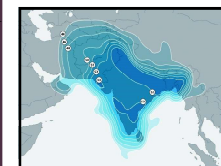

Subscribe to

www.scatsmag.com

SATELLITE & CABLE TV

54

MARCH 2026

CHANNEL GUIDE

UPDATED AS OF 1ST MARCH 2026

FTA = Free To Air • SCR = Scrambled • Radio Channels in Italics