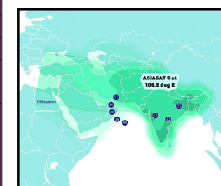

Subscribe to

www.scatsmag.com

SATELLITE & CABLE TV

54

MARCH 2026

CHANNEL GUIDE

UPDATED AS OF 1ST MARCH 2026

FTA = Free To Air • SCR = Scrambled • Radio Channels in Italics