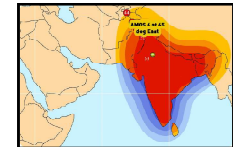

SATELLITE & CABLE TV

45

MARCH 2026

CHANNEL GUIDE

UPDATED AS OF 1ST MARCH 2026

FTA = Free To Air • SCR = Scrambled • Radio Channels in Italics

SATELLITE & CABLE TV

46