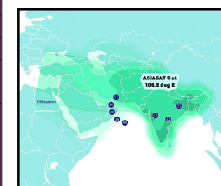

Subscribe to

www.scatsmag.com

SATELLITE & CABLE TV

48

JUNE 2026

CHANNEL GUIDE

UPDATED AS OF 1ST JUNE 2026

FTA = Free To Air • SCR = Scrambled • Radio Channels in Italics