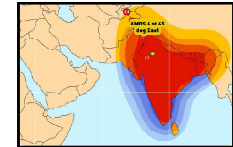

SATELLITE & CABLE TV

39

JUNE 2026

CHANNEL GUIDE

UPDATED AS OF 1ST JUNE 2026

FTA = Free To Air ● SCR = Scrambled ● Radio Channels in Italics

FREQ/POL	CHANNEL	SR	FEC	FREE / SCRAM	NOTES
3932 H	Indo Teleports:Peppers TV, Total TV Haryana, Tabbar Hits, Total States, Chardikla Time TV, Enterr 10 Bangla, Dangal Oriya	18330	2/3	DVB S2	Landmass beam
3966 H	Thanthi TV, News Tamil 24x7, Thanthi One	14400	2/3	DVB-S28PSK	Landmass beam
3984 H	VoA TV Global, VoA TV Indian Ocean, VoA TV China, VoA TV Africa, God TV Asia	14400	3/4	DVB-S28PSK	Landmass beam
4006 H	Planetcast: Shalom TV India, Jeevan TV, Media One, Kaumudy TV, Powervision TV, Sathiyam TV, Dheeran TV, Harvest TV 24x7, Safari, Aashirwad, Darshana TV Middle East, Dighvijay News 24x7, Velicham TV, Studio One +, Vertent Samachar Plus 24x7, Reporter, Ate TV	14400	3/4	DVB-S28PSK	Landmass beam
4015 V	Tata:Angel TV India, Madha TV, Makkal TV, Kairali TV, Kairali News, We, Moon TV, Puthiya Thalaimurai, Sankara TV, Tamilan TV, Vasanth TV, Win TV (India), Polimer, Public TV, TV 5 News, Polimer News, Public Music, Kairali Arabia, Public Movies, Mathrubhumi News, Kappa TV, Janam TV	30000	3/4	DVB-S28PSK	Landmass beam
4024 H	PlanetCast: Vijay TV, Asianet News, Asianet Middle East, Suvama News, Amrita TV, Goodness TV, Jaihind TV, Manorama News International, 24 News, Flowers TV	14400	2/3	DVB-S28PSK	Landmass beam
INTELSAT 20 / 36 at 68.50 deg E: Bom Az 193 El 67, Blr Az 215 El 71, Del 197 El 55, Chennai Az 222 El 69, Bhopal Az 202 El 61 Cal Az 223 El 55					
3715 V	KBS Korea	2800	2/3	Mpeg4	C Beam
3739 H	Warner Bros. Discovery: Pogo, Cartoon Network India, Discovery Channel India, DTamil, Animal Planet India, Investigation Discovery India, Investigation Discovery India, Discovery Science India, Discovery Turbo India, TLC India, Discovery HD World India, Discovery Kids India, TLC HD India, Animal Planet HD World India, Pogo, Cartoon Network India	30000	3/4	DVB-S28PSK	C Beam
3769 V	Aastha TV, Dharm Sandesh, Aastha Gujarati, Aastha Telugu, Aastha Kannada	3600	3/4	DVB-S28PSK	C Beam
3774 V	Aastha TV	2944	3/4	FTA	C Beam
3777 V	Aastha Bhajan India, Vedic	2940	3/4	FTA	C Beam
3782 V	CGN TV	2965	3/4	FTA	C Beam
3788 V	J Movies	4400	2/3	DVB-S28PSK	C Beam
3795 V	Airang World HD	5580	2/3	DVB-S28PSK	C Beam
3828 V	Indo Teleports: Jan TV, Khabar Fast, Pratidin Time, Jan TV + (scr), Maha Movies, Fakt Marathi	7200	3/4	DVB-S28PSK	C Beam
3850 V	Viacom 18: Colors Marathi HD, Colors Bangla HD, Colors Kannada HD, Colors Super HD, Comedy Central India, MTV Beats	14400	5/6	DVB-S2QPSK	C Beam
3868 H	Sports Inspires Life:Sony Sports Ten 1, Sony Sports Ten 2, Sony Sports Ten 3, Sony Marathi, Sony Sports Ten 4	14450	3/4	DVB-S2QPSK	C Beam
3890 V	Daystar TV	1954	5/6	FTA	C Beam
3893 V	Indiasign: Mahaa News, Mahaa Max	2500	5/6	DVB-S28PSK	C Beam
3900 H	Sony Pictures Networks India: Sony SAB India, Sony Pix, Sony Aath, Sony Sports Ten 5, Sony Pal, Sony Wah, Sony Max India, Sony Max 2, SET India	22222	5/6	DVB-S	C Beam
3913 V	KBS World HD	6510	3/4	DVB-S	C Beam
3922 V	India TV, India TV Speed News	7000	5/6	Mpeg 4	C Beam
3930 H	Sony Sports Network: Sony Sports Ten 5, Sony Sports Ten 2, Sony Sports Ten 3, Ten Cricket	25000	2/3	DVB-S28PSK	C Beam
3974 H	The Times Group: Times Now, Zoom (India), ET Now, Movies Now, Movies Now +, Romedy Now, Mirror Now, Times Now World, MNX, Movies Now, Romedy Now, MNX, ET Now Swadesh, Times Now Navbharat, Times Now Navbharat	22500	8/9	DVB-S28PSK	C Beam
3974 V	Zee NW: Zee Talkies HD, Zee Bangla HD, Zee Tamil HD, Zee Keralam HD, Zee Cinemalu HD, Zee Chitramandir	22500	5/6	Mpeg 4 Conax	C Beam
3995 V	Sun 18 Media Services: CNBC TV 18, CNBC Awaaz, News 18 Lokmat, CNBC Bajar, CNBC TV 18 Prime HD	6666	3/4	Mpeg4, Irdeto	C Beam
4000 H	& TV Middle East, Zee Zest	7500	3/4	Mpeg 4 Conax	C Beam
4003 V	Lamhas: Shubh TV, Sandesh News, Shubh Cinema, InSync	7200	3/4	Mpeg4 DVB S2	C Beam
4012 V	Zee Zest	7200	3/4	MPEG-4/SD	C Beam
4013 H	Indiasign: News Time Bangla, Rupashi Bangla, Aakash Aath, Dhoom Music, R Plus, NewsTime Assam, Manoranjan Movies, R+ Gold	7200	3/4	Mpeg 4 DVB S2	C Beam
4034 H	Sun 18 Media Services: MTV India, Colors, Colors Rishtey Asia, Colors Cineplex Superhits, Nick Jr India, Colors Kannada Cinema, Colors Tamil, Colors Tamil, Colors, Colors Cineplex, Colors Cineplex Bollywood, Sports 18 Hindi, Sports 18 Hindi, Nickelodeon India	20500	2/3	Mpeg4, Irdeto 2	PAL
4034 V	Network 18: History TV 18, History TV 18, News 18 Malayalam, Sonic Nickelodeon, News 18 Tamil, News 18 Assam & North-East, News 18 India, MTV HD+, Sports 18 1, Sports 18 1, Sports 18 Khel, Sports 18 2, Sports 18 2, Sports 18 Tamil	21600	5/6	Mpeg4 Irdeto 2	C Beam
4054 V	Airang World	4400	3/4	FTA	C Beam
4064 H	Aljazeera English, CNBC Asia-Pacific, CGTN, EWTN Africa - Asia, ABC Australia Asia, BBC World News South Asia, Radio Australia English for the Pacific, Radio Australia English for Asia, EWTN Radio	19850	7/8	Irdeto 2 / FTA	C Beam
4064 V	Sanskar TV, Satsang TV	4400	3/4	FTA	C Beam
4069 V	Hope Channel International	2500	2/3	FTA	C Beam
4076 V	TRT World HD	3906	5/6	FTA HD	C Beam
4083 V	<i>China Radio International</i>	3428	3/4	FTA	C Beam
4090 H	Travel XP HD(scr), Kashish News, Taaza TV, STV Haryana News, Travel XP Tamil (scr), Sangeet Marathi, VTV News, Travel XP HD (scr), Hi Dost!, Bangla Talkies, Foodxp, Bhojpuri Cinema	14368	3/4	MPEG4 FTA/ Irdeto 2	C Beam