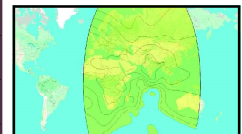

SATELLITE & CABLE TV

39

JUNE 2026

CHANNEL GUIDE

UPDATED AS OF 1ST JUNE 2026

FTA = Free To Air ● SCR = Scrambled ● Radio Channels in Italics

FREQ/POL	CHANNEL	SR	FEC	FREE / SCRAM	NOTES
3932 H	Indo Teleports:Peppers TV, Total TV Haryana, Tabbar Hits, Total States, Chardikla Time TV, Enterr 10 Bangla, Dangal Oriya	18330	2/3	DVB S2	Landmass beam
3966 H	Thanthi TV, News Tamil 24x7, Thanthi One	14400	2/3	DVB-S28PSK	Landmass beam
3984 H	VoA TV Global, VoA TV Indian Ocean, VoA TV China, VoA TV Africa, God TV Asia	14400	3/4	DVB-S28PSK	Landmass beam
4006 H	Planetcast: Shalom TV India, Jeevan TV, Media One, Kaumudy TV, Powervision TV, Sathiyam TV, Dheeran TV, Harvest TV 24x7, Safari, Aashirwad, Darshana TV Middle East, Dighvijay News 24x7, Velicham TV, Studio One +, Vertent Samachar Plus 24x7, Reporter, Ate TV	14400	3/4	DVB-S28PSK	Landmass beam
4015 V	Tata:Angel TV India, Madha TV, Makkal TV, Kairali TV, Kairali News, We, Moon TV, Puthiya Thalaimurai, Sankara TV, Tamilan TV, Vasanth TV, Win TV (India), Polimer, Public TV, TV 5 News, Polimer News, Public Music, Kairali Arabia, Public Movies, Mathrubhumi News, Kappa TV, Janam TV	30000	3/4	DVB-S28PSK	Landmass beam
4024 H	PlanetCast: Vijay TV, Asianet News, Asianet Middle East, Suvama News, Amrita TV, Goodness TV, Jaihind TV, Manorama News International, 24 News, Flowers TV	14400	2/3	DVB-S28PSK	Landmass beam
INTELSAT 20 / 36 at 68.50 deg E: Bom Az 193 El 67, Blr Az 215 El 71, Del 197 El 55, Chennai Az 222 El 69, Bhopal Az 202 El 61 Cal Az 223 El 55					
3715 V	KBS Korea	2800	2/3	Mpeg4	C Beam
3739 H	Warner Bros. Discovery: Pogo, Cartoon Network India, Discovery Channel India, DTamil, Animal Planet India, Investigation Discovery India, Investigation Discovery India, Discovery Science India, Discovery Turbo India, TLC India, Discovery HD World India, Discovery Kids India, TLC HD India, Animal Planet HD World India, Pogo, Cartoon Network India	30000	3/4	DVB-S28PSK	C Beam
3769 V	Aastha TV, Dharm Sandesh, Aastha Gujarati, Aastha Telugu, Aastha Kannada	3600	3/4	DVB-S28PSK	C Beam
3774 V	Aastha TV	2944	3/4	FTA	C Beam
3777 V	Aastha Bhajan India, Vedic	2940	3/4	FTA	C Beam
3782 V	CGN TV	2965	3/4	FTA	C Beam
3788 V	J Movies	4400	2/3	DVB-S28PSK	C Beam
3795 V	Airang World HD	5580	2/3	DVB-S28PSK	C Beam
3828 V	Indo Teleports: Jan TV, Khabar Fast, Pratidin Time, Jan TV + (scr), Maha Movies, Fakt Marathi	7200	3/4	DVB-S28PSK	C Beam
3850 V	Viacom 18: Colors Marathi HD, Colors Bangla HD, Colors Kannada HD, Colors Super HD, Comedy Central India, MTV Beats	14400	5/6	DVB-S2QPSK	C Beam
3868 H	Sports Inspires Life:Sony Sports Ten 1, Sony Sports Ten 2, Sony Sports Ten 3, Sony Marathi, Sony Sports Ten 4	14450	3/4	DVB-S2QPSK	C Beam
3890 V	Daystar TV	1954	5/6	FTA	C Beam
3893 V	Indiasign: Mahaa News, Mahaa Max	2500	5/6	DVB-S28PSK	C Beam
3900 H	Sony Pictures Networks India: Sony SAB India, Sony Pix, Sony Aath, Sony Sports Ten 5, Sony Pal, Sony Wah, Sony Max India, Sony Max 2, SET India	22222	5/6	DVB-S	C Beam
3913 V	KBS World HD	6510	3/4	DVB-S	C Beam
3922 V	India TV, India TV Speed News	7000	5/6	Mpeg 4	C Beam
3930 H	Sony Sports Network: Sony Sports Ten 5, Sony Sports Ten 2, Sony Sports Ten 3, Ten Cricket	25000	2/3	DVB-S28PSK	C Beam
3974 H	The Times Group: Times Now, Zoom (India), ET Now, Movies Now, Movies Now +, Romedy Now, Mirror Now, Times Now World, MNX, Movies Now, Romedy Now, MNX, ET Now Swadesh, Times Now Navbharat, Times Now Navbharat	22500	8/9	DVB-S28PSK	C Beam
3974 V	Zee NW: Zee Talkies HD, Zee Bangla HD, Zee Tamil HD, Zee Keralam HD, Zee Cinemalu HD, Zee Chitramandir	22500	5/6	Mpeg 4 Conax	C Beam
3995 V	Sun 18 Media Services: CNBC TV 18, CNBC Awaaz, News 18 Lokmat, CNBC Bajar, CNBC TV 18 Prime HD	6666	3/4	Mpeg4, Irdeto	C Beam
4000 H	& TV Middle East, Zee Zest	7500	3/4	Mpeg 4 Conax	C Beam
4003 V	Lamhas: Shubh TV, Sandesh News, Shubh Cinema, InSync	7200	3/4	Mpeg4 DVB S2	C Beam
4012 V	Zee Zest	7200	3/4	MPEG-4/SD	C Beam
4013 H	Indiasign: News Time Bangla, Rupashi Bangla, Aakash Aath, Dhoom Music, R Plus, NewsTime Assam, Manoranjan Movies, R+ Gold	7200	3/4	Mpeg 4 DVB S2	C Beam
4034 H	Sun 18 Media Services: MTV India, Colors, Colors Rishtey Asia, Colors Cineplex Superhits, Nick Jr India, Colors Kannada Cinema, Colors Tamil, Colors Tamil, Colors, Colors Cineplex, Colors Cineplex Bollywood, Sports 18 Hindi, Sports 18 Hindi, Nickelodeon India	20500	2/3	Mpeg4, Irdeto 2	PAL
4034 V	Network 18: History TV 18, History TV 18, News 18 Malayalam, Sonic Nickelodeon, News 18 Tamil, News 18 Assam & North-East, News 18 India, MTV HD+, Sports 18 1, Sports 18 1, Sports 18 Khel, Sports 18 2, Sports 18 2, Sports 18 Tamil	21600	5/6	Mpeg4 Irdeto 2	C Beam
4054 V	Airang World	4400	3/4	FTA	C Beam
4064 H	Aljazeera English, CNBC Asia-Pacific, CGTN, EWTN Africa - Asia, ABC Australia Asia, BBC World News South Asia, Radio Australia English for the Pacific, Radio Australia English for Asia, EWTN Radio	19850	7/8	Irdeto 2 / FTA	C Beam
4064 V	Sanskar TV, Satsang TV	4400	3/4	FTA	C Beam
4069 V	Hope Channel International	2500	2/3	FTA	C Beam
4076 V	TRT World HD	3906	5/6	FTA HD	C Beam
4083 V	<i>China Radio International</i>	3428	3/4	FTA	C Beam
4090 H	Travel XP HD(scr), Kashish News, Taaza TV, STV Haryana News, Travel XP Tamil (scr), Sangeet Marathi, VTV News, Travel XP HD (scr), Hi Dost!, Bangla Talkies, Foodxp, Bhojpuri Cinema	14368	3/4	MPEG4 FTA/ Irdeto 2	C Beam