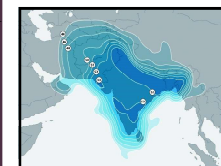

Subscribe to

www.scatsmag.com

SATELLITE & CABLE TV

48

JUNE 2026

CHANNEL GUIDE

UPDATED AS OF 1ST JUNE 2026

FTA = Free To Air • SCR = Scrambled • Radio Channels in Italics