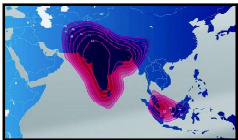

SATELLITE & CABLE TV

43

JUNE 2026

CHANNEL GUIDE

UPDATED AS OF 1ST JUNE 2026

FTA = Free To Air • SCR = Scrambled • Radio Channels in Italics

FREQ/POL	CHANNEL	SR	FEC	FREE / SCRAM	NOTES
11720 H	TataSky: Zee Cinemalu, Sony Sports Ten 2, Times Now Navbharat, ET Now, Foodxp, Mh 1 Dil Se, Tata Play Aradhana, Tata Play Music, Tata Play NEET Prep, Tata Play ShortsTV, Tata Play Ibaadat, Tata Play Fitness, Tata Play Classic Cinema, Sony BBC Earth, Sadhna News Madhya Pradesh/Chhattisgarh, Tata Play Zindagi, India News Rajasthan, India News Haryana, Colors Infinity, India News Madhya Pradesh/Chhattisgarh, Punjabi Hits, CNBC TV 18 Prime HD	34280	3/4	DVB-S2/8PSK	India Ku Beam
11720 V	TataSky: Subhavaartha TV, Mirror Now, Asianet Movies, TV 24 (India), Network 10, NDTV 24x7, News 24 MP & Chhattisgarh, Raj News, Colors Cineplex Superhits, News Live Bangla, Sidharth Utsav, India Daily 24x7, Eurosport India, RT News, Republic TV, Raj Musix Malayalam, ETV Life, Hindi Khabar, CNA Asia, Vedic, News 18 Jammu Kashmir Ladakh Himachal, DW English, Times Now, Mh 1, National Geographic India, 1st India Rajasthan, @ Tata Sky Smart Games	34280	3/4	DVB-S2/8PSK	India Ku Beam
11760 H	11760 V, 11800 H, 11800 V, 11840 H, 11840 V, 11880 H, 11880 V, 11920 H, 11920 V, 11960 H, 11960 V, 12000 H, 12000 V, 12040 H, 12040 V, 12080 H, 12080 V, 12160 V For details of channels, SR, FEC etc. please visit https://www.lyngsat.com/G-Sat-10-24-30.html				
CHINASAT 12 at 87.5°E					
4020 V	Polimer, Polimer News, Jothi TV, Tamil Janam	7200	3/4	MPEG-4/SD	C Beam
4140 V	Raj TV Network: Raj TV, Raj Digital Plus, Raj News, Raj Musix Tamil, Vissa, Raj Musix Kannada, Raj News Kannada, Raj Musix Telugu, Raj News Telugu, Raj News Malayalam, Raj Musix Malayalam, Raj Pariwar, Raj Nagaichuvai	28800	3/4	MPEG-4/SD	C Beam
12550 H	Zee Cinema	5000	2/3	MPEG-4/SD	C Beam
ST2 at 88 deg E: Bom Az 140 El 61, Bir Az 140 El 70, Del Az 158 El 54, Chennai Az 149 El 72, Bhopal Az 155 El 60 Cal Az 181 El 63					
3629 H	Chunghwa Telecom:TVBS, TVBS News, TVBS Entertainment, Buddha Compassion TV Station	24700	3/4	Mpeg4 Conax	Asia Beam
3632 V	Chunghwa Telecom: SET Taiwan, SET Metro, SET News	36000	5/6	Mpeg4 HD	Asia Beam
11050 H	D2H: Colors Kannada, ETV Telugu, Star Maa Movies, & TV, Surya TV, Sony SAB India, Asianet Movies, Star Maa, Udaya TV, Vijay Super, Vijay Super, Star Sports 1 Telugu, Surya Comedy, Star Sports 1 Tamil, Comedy Active, Sun Life, Gemini Life, Mega Musiq, ETV Cinema, Rangmanch Active, Prarthana TV, Zee 24 Kalak, Colors Bangla Cinema, Sansad TV 2, NewsTime Bangla, Zing Asia, Jinvani Channel	30000	5/6	DVB-S2	India Beam
11164 V	D2H: Star Sports 1, Star Sports 2, Sony Sports Ten 1, Sony Sports Ten 5, Star Sports 1 Hindi, Sony Max India, National Geographic Wild India, Zee Kannada, Colors Bangla, Saileela TV, Balle Balle, Sun Bangla, Star Sports Select 1, Star Sports 1, Star Sports 2, Star Sports 1 Hindi, D2h promo, Sony Sports Ten 1, Sony Sports Ten 2, Sony Sports Ten 3, Star Sports Select 2, Sony Sports Ten 5, News 24 (India), Sony Aath, DD Sports, Eurosport India, Pravah Picture, Zee Bangla, Star Jalsha, Investigation Discovery India, D2h promo, Star Sports 1 Tamil, Sony Sports Ten 3, TV 5 News (India), Zee Bioskop, Zee Punjabi, J Movie, Siripoli, Star Sports 3, Star Sports 1 Kannada, Kochu TV, Reporter, Zee Telugu News	44995	3/4	DVB-S2/8PSK	India Beam
11164 H	D2H: Star Plus HD India, Zee TV India, Colors, & flix, SET India, Eurosport India, D2h Home HD, Star Plus India, Zee TV India, Colors, Star Bharat India, SET India, Sony SAB India, Colors Gujarat, Colors Rishthey Asia, Colors Kannada Cinema, Star Utsav, Mh 1, Big Magic, Raj Musix Kannada, DD India, Raj TV, Sony Pal, Anmol TV, Siri Kannada, CNBC Bajar, Dish TV promo, & TV, Zee Uttar Pradesh Uttarakhand, India Daily Live, Star Sports 2 Hindi, ABP Ananda, ABP News 18 Rajasthan, Bhakthi TV, News 18 Jammu Kashmir Ladakh Himachal, Thriller Active, Zee Bangla Sonar, Songdev TV, PTC Punjabi, Zee Punjabi, PTC News, DD National, PTC Chakde, Public Movies, Public Music, Jothi TV, DD Assam, Nepal 1	44995	3/4	DVB-S2/8PSK	India Beam
11483 V	D2H: Sun TV, Sports 18 1, TLC HD India, Zee Café, Movies Now +, Star Movies HD India, Star Movies Select, National Geographic India, Discovery HD World India, Star Jalsha, KTV, Sun Music, Jalsha Movies, Colors Bangla, Colors Marathi, Star Pravah, Mazhavil Manorama, CNBC TV 18 Prime HD, Star Suvarna, Gemini TV	44995	3/4	DVB-S2/8PSK	K2 Beam
11483 H	D2H:Zee Cinema Asia, Star Bharat India, Animal Planet HD World India, Star Gold HD India, History TV 18, Zee Talkies, Star Gold Select, Sony BBC Earth, Zee Bangla, Zee Marathi, Sony Pix, & pictures, Dish TV promo, Colors Cineplex Superhits, Star Vijay India, Star Sports Select 1, Star Sports Select 2, Sony Sports Ten 2, Colors Infinity, Nickelodeon India, Asianet, & privé HD, Zee Tamil	44995	3/4	DVB-S2/8PSK	K2 Beam
11546 V	D2HSurya TV, Sun TV, Surya Movies, Asianet, Asianet Plus, KTV, Adithya TV, Asianet Movies, Zee Picchar, Goldmines, Zee Yuva, News 18 Bihar & Jharkhand, Udaya TV, Udaya Movies, Zee Kannada, Udaya Music, EZMall, Colors Kannada, News 18 Assam & North-East, DD Punjabi, Star Suvarna, Chutti TV, Udaya Comedy, Star Vijay India, Kids Active Rhymes, Music Active, ETV Plus, Gemini TV, Gemini Comedy, Gemini Music, Mega TV, Zee 24 Ghanta, Sangeet Bangla, Star Maa Music, Jaya TV, Zee Tamil, Zee Telugu, News 18 Madhya Pradesh & Chhattisgarh, DD Kashir, Dhoom Music, ETV Telugu, DD Bihar, Star Maa, Kalaignar TV, Enterr 10 Bangla, Zee Action, India News, Ayushmaan Active, Star Sports 1 Telugu, Gemini Movies, TV 9 Telugu, ShowBox, Kids Active Toons, ETV Life, Gujarat First, Tarang TV, Tarang Music, Vissa, Colors Odia, Star Maa Movies, News 18 Kannada, Sony Yay!, Topper TV, Sony Wah, EZMall, B4U Movies India, MBC TV, Star Vijay Takkar, Colors Tamil, 9X Tashan, Sadhna TV	44995	3/4	DVB-S2/8PSK	K2 Beam
	D2h:Shraddha Mh One, Aastha India, Sanskar TV, Darshana TV, Aakaash Aath, Raj News Kannada, ABN, Bharat Express, Sansad TV 1, Isai Aruvi, Satsang TV, Vasanth TV, Polimer, Hollywood Indie, Ishara Channel, Puthiya Thalaimurai, Kaumudy TV, Colors Cineplex, Raj Musix Telugu, Bollywood Hungama, Raj News Telugu, Mazhavil Manorama, Amrita				