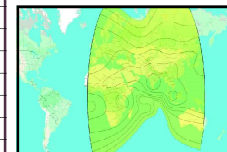

SATELLITE & CABLE TV

39

JUNE 2026

CHANNEL GUIDE

UPDATED AS OF 1ST JUNE 2026

FTA = Free To Air ● SCR = Scrambled ● Radio Channels in Italics

FREQ/POL	CHANNEL	SR	FEC	FREE / SCRAM	NOTES
3932 H	Indo Teleports:Peppers TV, Total TV Haryana, Tabbar Hits, Total States, Chardikla Time TV, Enterr 10 Bangla, Dangal Oriya	18330	2/3	DVB S2	Landmass beam
3966 H	Thanthi TV, News Tamil 24x7, Thanthi One	14400	2/3	DVB-S28PSK	Landmass beam
3984 H	VoA TV Global, VoA TV Indian Ocean, VoA TV China, VoA TV Africa, God TV Asia	14400	3/4	DVB-S28PSK	Landmass beam
4006 H	Planetcast: Shalom TV India, Jeevan TV, Media One, Kaumudy TV, Powervision TV, Sathiyam TV, Dheeran TV, Harvest TV 24x7, Safari, Aashirwad, Darshana TV Middle East, Dighvijay News 24x7, Velicham TV, Studio One +, Vertent Samachar Plus 24x7, Reporter, Ate TV	14400	3/4	DVB-S28PSK	Landmass beam
4015 V	Tata:Angel TV India, Madha TV, Makkal TV, Kairali TV, Kairali News, We, Moon TV, Puthiya Thalaimurai, Sankara TV, Tamilan TV, Vasanth TV, Win TV (India), Polimer, Public TV, TV 5 News, Polimer News, Public Music, Kairali Arabia, Public Movies, Mathrubhumi News, Kappa TV, Janam TV	30000	3/4	DVB-S28PSK	Landmass beam
4024 H	PlanetCast: Vijay TV, Asianet News, Asianet Middle East, Suvama News, Amrita TV, Goodness TV, Jaihind TV, Manorama News International, 24 News, Flowers TV	14400	2/3	DVB-S28PSK	Landmass beam
INTELSAT 20 / 36 at 68.50 deg E: Bom Az 193 El 67, Blr Az 215 El 71, Del 197 El 55, Chennai Az 222 El 69, Bhopal Az 202 El 61 Cal Az 223 El 55					
3715 V	KBS Korea	2800	2/3	Mpeg4	C Beam
3739 H	Warner Bros. Discovery: Pogo, Cartoon Network India, Discovery Channel India, DTamil, Animal Planet India, Investigation Discovery India, Investigation Discovery India, Discovery Science India, Discovery Turbo India, TLC India, Discovery HD World India, Discovery Kids India, TLC HD India, Animal Planet HD World India, Pogo, Cartoon Network India	30000	3/4	DVB-S28PSK	C Beam
3769 V	Aastha TV, Dharm Sandesh, Aastha Gujarati, Aastha Telugu, Aastha Kannada	3600	3/4	DVB-S28PSK	C Beam
3774 V	Aastha TV	2944	3/4	FTA	C Beam
3777 V	Aastha Bhajan India, Vedic	2940	3/4	FTA	C Beam
3782 V	CGN TV	2965	3/4	FTA	C Beam
3788 V	J Movies	4400	2/3	DVB-S28PSK	C Beam
3795 V	Airang World HD	5580	2/3	DVB-S28PSK	C Beam
3828 V	Indo Teleports: Jan TV, Khabar Fast, Pratidin Time, Jan TV + (scr), Maha Movies, Fakt Marathi	7200	3/4	DVB-S28PSK	C Beam
3850 V	Viacom 18: Colors Marathi HD, Colors Bangla HD, Colors Kannada HD, Colors Super HD, Comedy Central India, MTV Beats	14400	5/6	DVB-S2QPSK	C Beam
3868 H	Sports Inspires Life:Sony Sports Ten 1, Sony Sports Ten 2, Sony Sports Ten 3, Sony Marathi, Sony Sports Ten 4	14450	3/4	DVB-S2QPSK	C Beam
3890 V	Daystar TV	1954	5/6	FTA	C Beam
3893 V	Indiasign: Mahaa News, Mahaa Max	2500	5/6	DVB-S28PSK	C Beam
3900 H	Sony Pictures Networks India: Sony SAB India, Sony Pix, Sony Aath, Sony Sports Ten 5, Sony Pal, Sony Wah, Sony Max India, Sony Max 2, SET India	22222	5/6	DVB-S	C Beam
3913 V	KBS World HD	6510	3/4	DVB-S	C Beam
3922 V	India TV, India TV Speed News	7000	5/6	Mpeg 4	C Beam
3930 H	Sony Sports Network: Sony Sports Ten 5, Sony Sports Ten 2, Sony Sports Ten 3, Ten Cricket	25000	2/3	DVB-S28PSK	C Beam
3974 H	The Times Group: Times Now, Zoom (India), ET Now, Movies Now, Movies Now +, Romedy Now, Mirror Now, Times Now World, MNX, Movies Now, Romedy Now, MNX, ET Now Swadesh, Times Now Navbharat, Times Now Navbharat	22500	8/9	DVB-S28PSK	C Beam
3974 V	Zee NW: Zee Talkies HD, Zee Bangla HD, Zee Tamil HD, Zee Keralam HD, Zee Cinemalu HD, Zee Chitramandir	22500	5/6	Mpeg 4 Conax	C Beam
3995 V	Sun 18 Media Services: CNBC TV 18, CNBC Awaaz, News 18 Lokmat, CNBC Bajar, CNBC TV 18 Prime HD	6666	3/4	Mpeg4, Irdeto	C Beam
4000 H	& TV Middle East, Zee Zest	7500	3/4	Mpeg 4 Conax	C Beam
4003 V	Lamhas: Shubh TV, Sandesh News, Shubh Cinema, InSync	7200	3/4	Mpeg4 DVB S2	C Beam
4012 V	Zee Zest	7200	3/4	MPEG-4/SD	C Beam
4013 H	Indiasign: News Time Bangla, Rupashi Bangla, Aakash Aath, Dhoom Music, R Plus, NewsTime Assam, Manoranjan Movies, R+ Gold	7200	3/4	Mpeg 4 DVB S2	C Beam
4034 H	Sun 18 Media Services: MTV India, Colors, Colors Rishtey Asia, Colors Cineplex Superhits, Nick Jr India, Colors Kannada Cinema, Colors Tamil, Colors Tamil, Colors, Colors Cineplex, Colors Cineplex Bollywood, Sports 18 Hindi, Sports 18 Hindi, Nickelodeon India	20500	2/3	Mpeg4, Irdeto 2	PAL
4034 V	Network 18: History TV 18, History TV 18, News 18 Malayalam, Sonic Nickelodeon, News 18 Tamil, News 18 Assam & North-East, News 18 India, MTV HD+, Sports 18 1, Sports 18 1, Sports 18 Khel, Sports 18 2, Sports 18 2, Sports 18 Tamil	21600	5/6	Mpeg4 Irdeto 2	C Beam
4054 V	Airang World	4400	3/4	FTA	C Beam
4064 H	Aljazeera English, CNBC Asia-Pacific, CGTN, EWTN Africa - Asia, ABC Australia Asia, BBC World News South Asia, Radio Australia English for the Pacific, Radio Australia English for Asia, EWTN Radio	19850	7/8	Irdeto 2 / FTA	C Beam
4064 V	Sanskar TV, Satsang TV	4400	3/4	FTA	C Beam
4069 V	Hope Channel International	2500	2/3	FTA	C Beam
4076 V	TRT World HD	3906	5/6	FTA HD	C Beam
4083 V	<i>China Radio International</i>	3428	3/4	FTA	C Beam
4090 H	Travel XP HD(scr), Kashish News, Taaza TV, STV Haryana News, Travel XP Tamil (scr), Sangeet Marathi, VTV News, Travel XP HD (scr), Hi Dost!, Bangla Talkies, Foodxp, Bhojpuri Cinema	14368	3/4	MPEG4 FTA/ Irdeto 2	C Beam