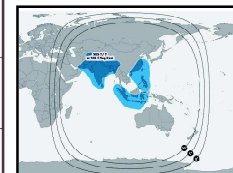

Subscribe to
SATELLITE
& Cable TV
www.scatmag.com