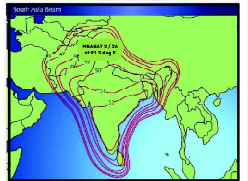

SATELLITE & CABLE TV

44

JUNE 2026

CHANNEL GUIDE

UPDATED AS OF 1ST JUNE 2026

FTA = Free To Air ● SCR = Scrambled ● Radio Channels in Italics

FREQ/POL	CHANNEL	SR	FEC	FREE / SCRAM	NOTES	
SATELLITE & CABLE TV	11546 H	TV, Republic Bangla, Aastha Bhajan India, Asianet News, Polimer News, Kalaingar Murasu TV, DD Malayalam, Star Suvarna, News Tamil 24x7, Peace of Mind TV, Thanthi One, DD Chandana, VAS promo, Madha TV, Filamchi Bhojपुरi, Janam TV, Kalaingar Seithigal, HMTV, AKD Calcutta News, Mathrubhumi News, DD Yadagiri, Flowers TV, Paras Gold, Zee Classic, Shalom TV India, RT News, Goodness TV, TV 9 Gujarati, Aradana TV, TV 9 Kannada, Ruposhi Bangla, Malai Murasu TV, TV 9 Marathi, Salaam TV, Naaptol Kannada, Nambikkai TV, Sidharth TV, News 18 Tamil, News 18 Malayalam, Raj News Malayalam, Raj Musix Malayalam, Bhojपुरi Cinema, PTC Music, Recharge Reminder promo	44995	3/4	DVB-S2/8PSK	india Beam
	11609 V	D2H: D2h Home 1, ABP News India, Aaj Tak, NDTV India, Zee News, News 18 India, News 18, India TV (India), Zindagi Active, Star Movies Select, Zee Café, CNBC Awaaz, Zee Business, Republic TV, Times Now, CNN News 18, India Today, CNN International South Asia, BBC News South Asia, CNBC TV 18, Ishwar Bhakti TV, Zee Rajasthan, ET Now, DD News, Zee Bharat, MNX, Star Movies India, Sony Pix, & flix, WION, Movies Now, Mirror Now, Romyed Now, D2h promo, D2h Home 2, Telugu Active, NDTV 24x7, Zee Madhya Pradesh Chhattisgarh, Zee Sarthak, Zee Bihar Jharkhand, Colors Super, ABP Asmita, 7S Music, DY 365, Subhavaartha TV, News 18 Gujarati, News Live, News 18 Uttar Pradesh & Uttarakhand, Dish Buzz (India), Dish TV promo, Recharge Reminder promo	43975	3/4	DVB-S2/8PSK	K2 Beam
	11609 H	D2H: Discovery Channel India, History TV 18, National Geographic India, Discovery Science India, Discovery Turbo India, Animal Planet India, National Geographic Wild India, & pictures, Vistara News, Alankar TV, News Nation, Recharge Reminder promo, Zee Thirai, Star Utsav Movies, B4U Bhojपुरi, Zee Zest, CTVN AKD Plus, Sony BBC Earth, Shorts TV Active, Kalinga TV, DD Uttar Pradesh, TLC India, Sony Max India, Zee Cinema Asia, Star Gold India, Star Gold Thrills, Bhakti Active, Star Gold Romance, PTC Simran, Star Gold 2, Cine Active, Evergreen Classics, Movies Active, Zee Bollywood, Jalsha Movies, D2h promo, Chithiram TV, Zee Cinemalu, Times Now Navbharat, Colors Infinity, Jaya Max, DTamil, Sony Max 2, Epic TV, Kolkata TV, Sun Music, Sun News, Jaya Plus, ETV Andhra Pradesh, Zee Telugu, Zee Cinemalu, Zee Keralam	44995	3/4	DVB-S2/8PSK	K2 Beam
	11672 V	D2H: Republic Bharat, Zee Marathi, Colors Marathi, Star Pravah, SVBC Telugu, ABP Majha, Sony Sports Ten 4, Zee 24 Taas, Zee Talkies, Cartoon Network India, Hungama TV, Disney Channel India, Nickelodeon India, Super Hungama, Disney Junior India, Sonic Nickelodeon, Pogo, MTV India, Chintu TV, ETV Bal Bharat, VH1 India, DD Arun Prabha, Zee Anmol Cinema, DD Madhya Pradesh, Shemaroo TV, Zing Home, ETV Abhiruchi, News 18 Bengali, Zing Digital promo, TV 9 Bharatvarsh, ETV-Telangana, News 18 Odia, Raj Digital Plus, Star Suvarna Plus, Nick Jr India, 9XM, Power TV, Fitness Active, Discovery Kids India, Women's Active, Zee Keralam, Cooking Active, News 18 Lokmat, MTV Beats, Mega 24, Colors Gujarati Cinema, Zoom, Star Maa Gold, Zee Delhi NCR Haryana, Kushi TV, News 18 Punjab & Haryana & Himachal Pradesh, Zee Anmol Cinema 2, Surya Music, Raj News, Raj Musix Tamil, Star Kiran, Star Sports First, Sony Marathi, Hits Active, Star Gold Select, Shemaroo Marathi Bana, Korean Drama Active	44995	3/4	DVB-S2/8PSK	K2 Beam
	11672 H	D2H: DD Tamil, Safari, DD Saptagiri, News 1st, PTC Punjabi Gold, B4U Music India, Saam TV, Puthuyugam TV, Argus News, DD Girnar, DD Sahyadri, DD Bharati, 10 TV, DD Kisan, Kairali News, God TV Asia, V6 News, T News, DD Rajasthan, Sansad TV 2, Public TV, Fakt Marathi, DD Bangla, Rengoni, Pitaara, Prameya News 7, Republic Kannada, Thanthi TV, Jaihind TV, 24 News, D2h promo, Media One, Sakshi TV, Aadinath TV, Shemaroo Umang, Sudarshan News, Chardikla Time TV, Travelxp Tamil, DD Urdu, Kanak News, DD Odia, Sandesh News, Odisha TV, Hindu Dharmam, NTV, We, Dangan 2, JK 24x7 News, Ayush TV, Gubbare, SVBC 2 Tamil, Velicham TV, Kairali TV, Dangan TV, VTV News, Sathiyam TV, 9X Jhakaas, India News Haryana, B4U Kadak, Lokshahi Marathi, Sai TV, Ramdhenu, Pratidin Time, Rang, Gulistan News, Powervision TV, TV 5 Kannada	44995	3/4	DVB-S2/8PSK	K2 Beam
MEASAT 3 / 3A at 91.5 deg E: Bom Az 133 El 59, Bir Az 132 El 67, Del Az 152 El 53, Chennai Az 139 El 70, Bhopal Az 148 El 58, Cal Az 172 El 63						
45 JUNE 2026	3706 H	UNTV	7500	2/3	FTA	Global Beam
	3960 H	Encompass: SET Asia, SET Middle East, Sony Max Asia, Sony SAB TV Asia, Max Middle East, History Asia, Lifetime Asia, History 2 Asia, Crime + Investigation Asia, Kix, Celestial Movies Indonesia	29700	3/5	Mpeg 4	Global Beam
	4000 H	Encompass: Celestial Movies Asia, Celestial Classic Movies, Motorvision TV, Thrill, ZooMoo Asia, Celestial Movies Pinoy, Miao Mi, My Cinema Europe, Colors Asia Pacific, Zee Cinema Middle East	29700	3/5	MPEG-4 / HD	Global Beam
	4040 H	Encompass: Rock Entertainment, Rock Action, Rock Action, ZooMoo Asia, Zee TV India, Zee Cinema Asia, & TV, & pictures, Zee Café, Zee Action, Zing Asia, Zee Business, Zee News, Anmol TV, Zee Bollywood, Zee Classic, Zee Classic, & Xplor, Zee Tamil, Zee Zest, & flix, Zee TV Asia Pacific	29700	3/5	Mpeg4 Viaccess	Global Beam
	4040V	Sun TV Network: Sun TV (India), KTV (India), Sun News (India), Sun Music, Gemini TV, Gemini Movies, Gemini Comedy, Udaya TV, Udaya Movies, Surya TV, Surya TV, Chutti TV, Kochu TV, Gemini Music, Surya Movies, Gemini Music, Gemini Movies, Udaya TV, Sun Bangla, Sun Marathi, Sun Neo, Sun Neo	30000	3/4	Mpeg4 Irdeto	Global Beam
	4080V	Sun TV Network: Kushi TV, Udaya Music, Chintu TV, Adithya TV, Udaya Comedy, Surya Comedy, Surya Music, Sun Life, Gemini Life, Sun TV (India), KTV (India), Sun Music, Gemini TV, Sun Bangla, Sun Marathi	30000	3/4	Mpeg4 Irdeto	Global Beam
	4120V	Globecast: Globecast: BBC Earth Asia, BBC Lifestyle Asia, CBeebies Asia, CBeebies Asia, Da Vinci Asia, DreamWorks TV Asia	29700	5/6	Mpeg4 Viaccess	Global Beam
	12276 H	Sun Direct: & flix, & privé HD, Star Sports 2, Star Sports Select HD1, Sony Pix, Star Maa, Udaya TV, Star Bharat India, Colors, Sports 18 1, Colors Infinity, Gemini Music, Gemini Movies, Star Sports Select HD2, Star Movies Select, Asianet,	34000	3/4	DVB-S2/	