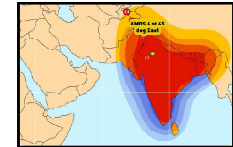

SATELLITE & CABLE TV

45

JANUARY 2026