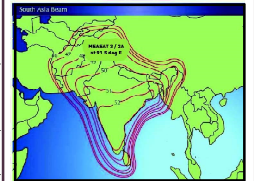

SATELLITE & CABLE TV

50

JANUARY 2026

CHANNEL GUIDE

UPDATED AS OF 1ST JANUARY 2026

FTA = Free To Air • SCR = Scrambled • Radio Channels in Italics

| FREQ/POL | CHANNEL | SR | FEC | FREE / SCRAM | NOTES |
|---|---|-------|-----|----------------|-------------|
| 11546 H | TV, Republic Bangla, Aastha Bhajan India, Asianet News, Polimer News, Kalaingar Murasu TV, DD Malayalam, Star Suvarna, News Tamil 24x7, Peace of Mind TV, Thanthi One, DD Chandana, VAS promo, Madha TV, Filamchi Bhojपुरी, Janam TV, Kalaingar Seithigal, HMTV, AKD Calcutta News, Mathrubhumi News, DD Yadagiri, Flowers TV, Paras Gold, Zee Classic, Shalom TV India, RT News, Goodness TV, TV 9 Gujarati, Aradana TV, TV 9 Kannada, Ruposhi Bangla, Malai Murasu TV, TV 9 Marathi, Salaam TV, Naaptol Kannada, Nambikkai TV, Sidharth TV, News 18 Tamil, News 18 Malayalam, Raj News Malayalam, Raj Musix Malayalam, Bhojपुरी Cinema, PTC Music, Recharge Reminder promo | 44995 | 3/4 | DVB-S2/8PSK | india Beam |
| 11609 V | D2H: D2h Home 1, ABP News India, Aaj Tak, NDTV India, Zee News, News 18 India, News 18, India TV (India), Zindagi Active, Star Movies Select, Zee Café, CNBC Awaaz, Zee Business, Republic TV, Times Now, CNN News 18, India Today, CNN International South Asia, BBC News South Asia, CNBC TV 18, Ishwar Bhakti TV, Zee Rajasthan, ET Now, DD News, Zee Bharat, MNX, Star Movies India, Sony Pix, & flix, WION, Movies Now, Mirror Now, Romyed Now, D2h promo, D2h Home 2, Telugu Active, NDTV 24x7, Zee Madhya Pradesh Chhattisgarh, Zee Sarthak, Zee Bihar Jharkhand, Colors Super, ABP Asmita, 7S Music, DY 365, Subhavaartha TV, News 18 Gujarati, News Live, News 18 Uttar Pradesh & Uttarakhand, Dish Buzz (India), Dish TV promo, Recharge Reminder promo | 43975 | 3/4 | DVB-S2/8PSK | K2 Beam |
| 11609 H | D2H: Discovery Channel India, History TV 18, National Geographic India, Discovery Science India, Discovery Turbo India, Animal Planet India, National Geographic Wild India, & pictures, Vistara News, Alankar TV, News Nation, Recharge Reminder promo, Zee Thirai, Star Utsav Movies, B4U Bhojपुरी, Zee Zest, CTVN AKD Plus, Sony BBC Earth, Shorts TV Active, Kalinga TV, DD Uttar Pradesh, TLC India, Sony Max India, Zee Cinema Asia, Star Gold India, Star Gold Thrills, Bhakti Active, Star Gold Romance, PTC Simran, Star Gold 2, Cine Active, Evergreen Classics, Movies Active, Zee Bollywood, Jalsha Movies, D2h promo, Chithiram TV, Zee Cinemalu, Times Now Navbharat, Colors Infinity, Jaya Max, DTamil, Sony Max 2, Epic TV, Kolkata TV, Sun Music, Sun News, Jaya Plus, ETV Andhra Pradesh, Zee Telugu, Zee Cinemalu, Zee Keralam | 44995 | 3/4 | DVB-S2/8PSK | K2 Beam |
| 11672 V | D2H: Republic Bharat, Zee Marathi, Colors Marathi, Star Pravah, SVBC Telugu, ABP Majha, Sony Sports Ten 4, Zee 24 Taas, Zee Talkies, Cartoon Network India, Hungama TV, Disney Channel India, Super Hungama, Disney Junior India, Sonic Nickelodeon, Pogo, MTV India, Chintu TV, ETV Bal Bharat, VH1 India, DD Arun Prabha, Zee Anmol Cinema, DD Madhya Pradesh, Shemaroo TV, Zing Home, ETV Abhiruchi, News 18 Bengali, Zing Digital promo, TV 9 Bharatvarsh, ETV-Telangana, News 18 Odia, Raj Digital Plus, Star Suvarna Plus, Nick Jr India, 9XM, Power TV, Fitness Active, Discovery Kids India, Women's Active, Zee Keralam, Cooking Active, News 18 Lokmat, MTV Beats, Mega 24, Colors Gujarati Cinema, Zoom, Star Maa Gold, Zee Delhi NCR Haryana, Kushi TV, News 18 Punjab & Haryana & Himachal Pradesh, Zee Anmol Cinema 2, Surya Music, Raj News, Raj Musix Tamil, Star Kiran, Star Sports First, Sony Marathi, Hits Active, Star Gold Select, Shemaroo Marathi Bana, Korean Drama Active | 44995 | 3/4 | DVB-S2/8PSK | K2 Beam |
| 11672 H | D2H: DD Tamil, Safari, DD Saptagiri, News 1st, PTC Punjabi Gold, B4U Music India, Saam TV, Puthuyugam TV, Argus News, DD Girnar, DD Sahyadri, DD Bharati, 10 TV, DD Kisan, Kairali News, God TV Asia, V6 News, T News, DD Rajasthan, Sansad TV 2, Public TV, Fakt Marathi, DD Bangla, Rengoni, Pitaara, Prameya News 7, Republic Kannada, Thanthi TV, Jaihind TV, 24 News, D2h promo, Media One, Sakshi TV, Aadinath TV, Shemaroo Umang, Sudarshan News, Chardikla Time TV, Travelxp Tamil, DD Urdu, Kanak News, DD Odia, Sandesh News, Odisha TV, Hindu Dharmam, NTV, We, Dungal 2, JK 24x7 News, Ayush TV, Gubbare, SVBC 2 Tamil, Velicham TV, Kairali TV, Dungal TV, VTV News, Sathiyam TV, 9X Jhakaas, India News Haryana, B4U Kadak, Lokshahi Marathi, Sai TV, Ramdhenu, Pratidin Time, Rang, Gulistan News, Powervision TV, TV 5 Kannada | 44995 | 3/4 | DVB-S2/8PSK | K2 Beam |
| MEASAT 3 / 3A at 91.5 deg E: Bom Az 133 El 59, Bir Az 132 El 67, Del Az 152 El 53, Chennai Az 139 El 70, Bhopal Az 148 El 58, Cal Az 172 El 63 | | | | | |
| 3706 H | UNTV | 7500 | 2/3 | FTA | Global Beam |
| 3960 H | Encompass: SET Asia, SET Middle East, Sony Max Asia, Sony SAB TV Asia, Max Middle East, History Asia, Lifetime Asia, History 2 Asia, Crime + Investigation Asia, Kix, Celestial Movies Indonesia | 29700 | 3/5 | Mpeg 4 | Global Beam |
| 4000 H | Encompass: Celestial Movies Asia, Celestial Classic Movies, Motorvision TV, Thrill, ZooMoo Asia, Celestial Movies Pinoy, Miao Mi, My Cinema Europe, Colors Asia Pacific, Zee Cinema Middle East | 29700 | 3/5 | MPEG-4 / HD | Global Beam |
| 4040 H | Encompass: Rock Entertainment, Rock Action, Rock Action, ZooMoo Asia, Zee TV India, Zee Cinema Asia, & TV, & pictures, Zee Café, Zee Action, Zing Asia, Zee Business, Zee News, Anmol TV, Zee Bollywood, Zee Classic, Zee Classic, & Xplor, Zee Tamil, Zee Zest, & flix, Zee TV Asia Pacific | 29700 | 3/5 | Mpeg4 Viaccess | Global Beam |
| 4040V | Sun TV Network: Sun TV (India), KTV (India), Sun News (India), Sun Music, Gemini TV, Gemini Movies, Gemini Comedy, Udaya TV, Udaya Movies, Surya TV, Surya TV, Chutti TV, Kochu TV, Gemini Music, Surya Movies, Gemini Music, Gemini Movies, Udaya TV, Sun Bangla, Sun Marathi, Sun Neo, Sun Neo | 30000 | 3/4 | Mpeg4 Irdeto | Global Beam |
| 4080V | Sun TV Network: Kushi TV, Udaya Music, Chintu TV, Adithya TV, Udaya Comedy, Surya Comedy, Surya Music, Sun Life, Gemini Life, Sun TV (India), KTV (India), Sun Music, Gemini TV, Sun Bangla, Sun Marathi | 30000 | 3/4 | Mpeg4 Irdeto | Global Beam |
| 4120V | Globecast: Globecast: BBC Earth Asia, BBC Lifestyle Asia, CBeebies Asia, CBeebies Asia, Da Vinci Asia, DreamWorks TV Asia | 29700 | 5/6 | Mpeg4 Viaccess | Global Beam |
| 12276 H | Sun Direct: & flix, & privé HD, Star Sports 2, Star Sports Select HD1, Sony Pix, Star Maa, Udaya TV, Star Bharat India, Colors, Sports 18 1, Colors Infinity, Gemini Music, Gemini Movies, Star Sports Select HD2, Star Movies Select, Asianet, | 34000 | 3/4 | DVB-S2/ | |