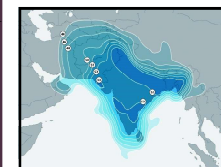

Subscribe to
SATELLITE
S & Cable TV
www.scatsmag.com

SATELLITE & CABLE TV

54

JANUARY 2026