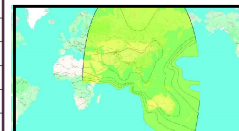

SATELLITE & CABLE TV

55

JANUARY 2026