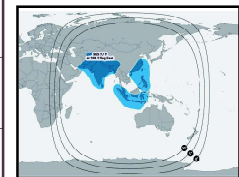

Subscribe to
SATELLITE
& Cable TV
www.scatmag.com