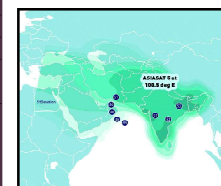

Subscribe to
SATELLITE
S & Cable TV
www.scatsmag.com

SATELLITE & CABLE TV

54

JANUARY 2026