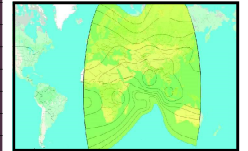

SATELLITE & CABLE TV

45

JANUARY 2026

CHANNEL GUIDE

UPDATED AS OF 1ST JANUARY 2026

FTA = Free To Air • SCR = Scrambled • Radio Channels in Italics

| FREQ/POL | CHANNEL | SR | FEC | FREE / SCRAM | NOTES |
|---|---|-------|-----|---------------------|---------------|
| 3932 H | Indo Teleports:Peppers TV, Total TV Haryana, Tabbar Hits, Total States, Chardikla Time TV, Enterr 10 Bangla, Dangal Oriya | 18330 | 2/3 | DVB S2 | Landmass beam |
| 3966 H | Thanthi TV, News Tamil 24x7, Thanthi One | 14400 | 2/3 | DVB-S28PSK | Landmass beam |
| 3984 H | VoA TV Global, VoA TV Indian Ocean, VoA TV China, VoA TV Africa, God TV Asia | 14400 | 3/4 | DVB-S28PSK | Landmass beam |
| 4006 H | Planetcast: Shalom TV India, Jeevan TV, Media One, Kaumudy TV, Powervision TV, Sathiyam TV, Dheeran TV, Harvest TV 24x7, Safari, Aashirwad, Darshana TV Middle East, Dighvijay News 24x7, Velicham TV, Studio One +, Vertent Samachar Plus 24x7, Reporter, Ate TV | 14400 | 3/4 | DVB-S28PSK | Landmass beam |
| 4015 V | Tata:Angel TV India, Madha TV, Makkal TV, Kairali TV, Kairali News, We, Moon TV, Puthiya Thalaimurai, Sankara TV, Tamilan TV, Vasanth TV, Win TV (India), Polimer, Public TV, TV 5 News, Polimer News, Public Music, Kairali Arabia, Public Movies, Mathrubhumi News, Kappa TV, Janam TV | 30000 | 3/4 | DVB-S28PSK | Landmass beam |
| 4024 H | PlanetCast: Vijay TV, Asianet News, Asianet Middle East, Suvama News, Amrita TV, Goodness TV, Jaihind TV, Manorama News International, 24 News, Flowers TV | 14400 | 2/3 | DVB-S28PSK | Landmass beam |
| INTELSAT 20 / 36 at 68.50 deg E: Bom Az 193 El 67, Blr Az 215 El 71, Del 197 El 55, Chennai Az 222 El 69, Bhopal Az 202 El 61 Cal Az 223 El 55 | | | | | |
| 3715 V | KBS Korea | 2800 | 2/3 | Mpeg4 | C Beam |
| 3739 H | Warner Bros. Discovery: Pogo, Cartoon Network India, Discovery Channel India, DTamil, Animal Planet India, Investigation Discovery India, Investigation Discovery India, Discovery Science India, Discovery Turbo India, TLC India, Discovery HD World India, Discovery Kids India, TLC HD India, Animal Planet HD World India, Pogo, Cartoon Network India | 30000 | 3/4 | DVB-S28PSK | C Beam |
| 3769 V | Aastha TV, Dharm Sandesh, Aastha Gujarati, Aastha Telugu, Aastha Kannada | 3600 | 3/4 | DVB-S28PSK | C Beam |
| 3774 V | Aastha TV | 2944 | 3/4 | FTA | C Beam |
| 3777 V | Aastha Bhajan India, Vedic | 2940 | 3/4 | FTA | C Beam |
| 3782 V | CGN TV | 2965 | 3/4 | FTA | C Beam |
| 3788 V | J Movies | 4400 | 2/3 | DVB-S28PSK | C Beam |
| 3795 V | Airang World HD | 5580 | 2/3 | DVB-S28PSK | C Beam |
| 3828 V | Indo Teleports: Jan TV, Khabar Fast, Pratidin Time, Jan TV + (scr), Maha Movies, Fakt Marathi | 7200 | 3/4 | DVB-S28PSK | C Beam |
| 3850 V | Viacom 18: Colors Marathi HD, Colors Bangla HD, Colors Kannada HD, Colors Super HD, Comedy Central India, MTV Beats | 14400 | 5/6 | DVB-S2QPSK | C Beam |
| 3868 H | Sports Inspires Life:Sony Sports Ten 1, Sony Sports Ten 2, Sony Sports Ten 3, Sony Marathi, Sony Sports Ten 4 | 14450 | 3/4 | DVB-S2QPSK | C Beam |
| 3890 V | Daystar TV | 1954 | 5/6 | FTA | C Beam |
| 3893 V | Indiasign: Mahaa News, Mahaa Max | 2500 | 5/6 | DVB-S28PSK | C Beam |
| 3900 H | Sony Pictures Networks India: Sony SAB India, Sony Pix, Sony Aath, Sony Sports Ten 5, Sony Pal, Sony Wah, Sony Max India, Sony Max 2, SET India | 22222 | 5/6 | DVB-S | C Beam |
| 3913 V | KBS World HD | 6510 | 3/4 | DVB-S | C Beam |
| 3922 V | India TV, India TV Speed News | 7000 | 5/6 | Mpeg 4 | C Beam |
| 3930 H | Sony Sports Network: Sony Sports Ten 5, Sony Sports Ten 2, Sony Sports Ten 3, Ten Cricket | 25000 | 2/3 | DVB-S28PSK | C Beam |
| 3974 H | The Times Group: Times Now, Zoom (India), ET Now, Movies Now, Movies Now +, Romedy Now, Mirror Now, Times Now World, MNX, Movies Now, Romedy Now, MNX, ET Now Swadesh, Times Now Navbharat, Times Now Navbharat | 22500 | 8/9 | DVB-S28PSK | C Beam |
| 3974 V | Zee NW: Zee Talkies HD, Zee Bangla HD, Zee Tamil HD, Zee Keralam HD, Zee Cinemalu HD, Zee Chitramandir | 22500 | 5/6 | Mpeg 4 Conax | C Beam |
| 3995 V | Sun 18 Media Services: CNBC TV 18, CNBC Awaaz, News 18 Lokmat, CNBC Bajar, CNBC TV 18 Prime HD | 6666 | 3/4 | Mpeg4, Irdeto | C Beam |
| 4000 H | & TV Middle East, Zee Zest | 7500 | 3/4 | Mpeg 4 Conax | C Beam |
| 4003 V | Lamhas: Shubh TV, Sandesh News, Shubh Cinema, InSync | 7200 | 3/4 | Mpeg4 DVB S2 | C Beam |
| 4012 V | Zee Zest | 7200 | 3/4 | MPEG-4/SD | C Beam |
| 4013 H | Indiasign: News Time Bangla, Rupashi Bangla, Aakash Aath, Dhoom Music, R Plus, NewsTime Assam, Manoranjan Movies, R+ Gold | 7200 | 3/4 | Mpeg 4 DVB S2 | C Beam |
| 4034 H | Sun 18 Media Services: MTV India, Colors, Colors Rishtey Asia, Colors Cineplex Superhits, Nick Jr India, Colors Kannada Cinema, Colors Tamil, Colors Tamil, Colors, Colors Cineplex, Colors Cineplex Bollywood, Sports 18 Hindi, Sports 18 Hindi, Nickelodeon India | 20500 | 2/3 | Mpeg4, Irdeto 2 | PAL |
| 4034 V | Network 18: History TV 18, History TV 18, News 18 Malayalam, Sonic Nickelodeon, News 18 Tamil, News 18 Assam & North-East, News 18 India, MTV HD+, Sports 18 1, Sports 18 1, Sports 18 Khel, Sports 18 2, Sports 18 2, Sports 18 Tamil | 21600 | 5/6 | Mpeg4 Irdeto 2 | C Beam |
| 4054 V | Airang World | 4400 | 3/4 | FTA | C Beam |
| 4064 H | Aljazeera English, CNBC Asia-Pacific, CGTN, EWTN Africa - Asia, ABC Australia Asia, BBC World News South Asia, Radio Australia English for the Pacific, Radio Australia English for Asia, EWTN Radio | 19850 | 7/8 | Irdeto 2 / FTA | C Beam |
| 4064 V | Sanskar TV, Satsang TV | 4400 | 3/4 | FTA | C Beam |
| 4069 V | Hope Channel International | 2500 | 2/3 | FTA | C Beam |
| 4076 V | TRT World HD | 3906 | 5/6 | FTA HD | C Beam |
| 4083 V | <i>China Radio International</i> | 3428 | 3/4 | FTA | C Beam |
| 4090 H | Travel XP HD(scr), Kashish News, Taaza TV, STV Haryana News, Travel XP Tamil (scr), Sangeet Marathi, VTV News, Travel XP HD (scr), Hi Dost!, Bangla Talkies, Foodxp, Bhojpuri Cinema | 14368 | 3/4 | MPEG4 FTA/ Irdeto 2 | C Beam |