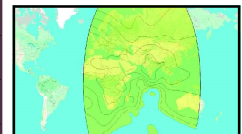

SATELLITE & CABLE TV

45

JANUARY 2026