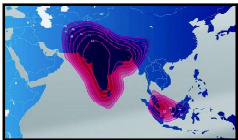

SATELLITE & CABLE TV

49

JANUARY 2026

CHANNEL GUIDE

UPDATED AS OF 1ST JANUARY 2026

FTA = Free To Air • SCR = Scrambled • Radio Channels in Italics

| FREQ/POL | CHANNEL | SR | FEC | FREE / SCRAM | NOTES |
|--|---|-------|-----|--------------|---------------|
| 11720 H | TataSky: Zee Cinemalu, Sony Sports Ten 2, Times Now Navbharat, ET Now, Foodxp, Mh 1 Dil Se, Tata Play Aradhana, Tata Play Music, Tata Play NEET Prep, Tata Play ShortsTV, Tata Play Ibaadat, Tata Play Fitness, Tata Play Classic Cinema, Sony BBC Earth, Sadhna News Madhya Pradesh/Chhattisgarh, Tata Play Zindagi, India News Rajasthan, India News Haryana, Colors Infinity, India News Madhya Pradesh/Chhattisgarh, Punjabi Hits, CNBC TV 18 Prime HD | 34280 | 3/4 | DVB-S2/8PSK | India Ku Beam |
| 11720 V | TataSky: Subhavaartha TV, Mirror Now, Asianet Movies, TV 24 (India), Network 10, NDTV 24x7, News 24 MP & Chhattisgarh, Raj News, Colors Cineplex Superhits, News Live Bangla, Sidharth Utsav, India Daily 24x7, Eurosport India, RT News, Republic TV, Raj Musix Malayalam, ETV Life, Hindi Khabar, CNA Asia, Vedic, News 18 Jammu Kashmir Ladakh Himachal, DW English, Times Now, Mh 1, National Geographic India, 1st India Rajasthan, @ Tata Sky Smart Games | 34280 | 3/4 | DVB-S2/8PSK | India Ku Beam |
| 11760 H | 11760 V, 11800 H, 11800 V, 11840 H, 11840 V, 11880 H, 11880 V, 11920 H, 11920 V, 11960 H, 11960 V, 12000 H, 12000 V, 12040 H, 12040 V, 12080 H, 12080 V, 12160 V For details of channels, SR, FEC etc. please visit https://www.lyngsat.com/G-Sat-10-24-30.html | | | | |
| CHINASAT 12 at 87.5°E | | | | | |
| 4020 V | Polimer, Polimer News, Jothi TV, Tamil Janam | 7200 | 3/4 | MPEG-4/SD | C Beam |
| 4140 V | Raj TV Network: Raj TV, Raj Digital Plus, Raj News, Raj Musix Tamil, Vissa, Raj Musix Kannada, Raj News Kannada, Raj Musix Telugu, Raj News Telugu, Raj News Malayalam, Raj Musix Malayalam, Raj Pariwar, Raj Nagaichuvai | 28800 | 3/4 | MPEG-4/SD | C Beam |
| 12550 H | Zee Cinema | 5000 | 2/3 | MPEG-4/SD | C Beam |
| ST2 at 88 deg E: Bom Az 140 El 61, Bir Az 140 El 70, Del Az 158 El 54, Chennai Az 149 El 72, Bhopal Az 155 El 60 Cal Az 181 El 63 | | | | | |
| 3629 H | Chunghwa Telecom:TVBS, TVBS News, TVBS Entertainment, Buddha Compassion TV Station | 24700 | 3/4 | Mpeg4 Conax | Asia Beam |
| 3632 V | Chunghwa Telecom: SET Taiwan, SET Metro, SET News | 36000 | 5/6 | Mpeg4 HD | Asia Beam |
| 11050 H | D2H: Colors Kannada, ETV Telugu, Star Maa Movies, & TV, Surya TV, Sony SAB India, Asianet Movies, Star Maa, Udaya TV, Vijay Super, Vijay Super, Star Sports 1 Telugu, Surya Comedy, Star Sports 1 Tamil, Comedy Active, Sun Life, Gemini Life, Mega Musiq, ETV Cinema, Rangmanch Active, Prarthana TV, Zee 24 Kalak, Colors Bangla Cinema, Sansad TV 2, NewsTime Bangla, Zing Asia, Jinvani Channel | 30000 | 5/6 | DVB-S2 | India Beam |
| 11164 V | D2H: Star Sports 1, Star Sports 2, Sony Sports Ten 1, Sony Sports Ten 5, Star Sports 1 Hindi, Sony Max India, National Geographic Wild India, Zee Kannada, Colors Bangla, Saileela TV, Balle Balle, Sun Bangla, Star Sports Select 1, Star Sports 1, Star Sports 2, Star Sports 1 Hindi, D2h promo, Sony Sports Ten 1, Sony Sports Ten 2, Sony Sports Ten 3, Star Sports Select 2, Sony Sports Ten 5, News 24 (India), Sony Aath, DD Sports, Eurosport India, Pravah Picture, Zee Bangla, Star Jalsha, Investigation Discovery India, D2h promo, Star Sports 1 Tamil, Sony Sports Ten 3, TV 5 News (India), Zee Bioskop, Zee Punjabi, J Movie, Siripoli, Star Sports 3, Star Sports 1 Kannada, Kochu TV, Reporter, Zee Telugu News | 44995 | 3/4 | DVB-S2/8PSK | India Beam |
| 11164 H | D2H: Star Plus HD India, Zee TV India, Colors, & flix, SET India, Eurosport India, D2h Home HD, Star Plus India, Zee TV India, Colors, Star Bharat India, SET India, Sony SAB India, Colors Gujarat, Colors Rishthey Asia, Colors Kannada Cinema, Star Utsav, Mh 1, Big Magic, Raj Musix Kannada, DD India, Raj TV, Sony Pal, Anmol TV, Siri Kannada, CNBC Bajar, Dish TV promo, & TV, Zee Uttar Pradesh Uttarakhand, India Daily Live, Star Sports 2 Hindi, ABP Ananda, ABP News 18 Rajasthan, Bhakthi TV, News 18 Jammu Kashmir Ladakh Himachal, Thriller Active, Zee Bangla Sonar, Songdev TV, PTC Punjabi, Zee Punjabi, PTC News, DD National, PTC Chakde, Public Movies, Public Music, Jothi TV, DD Assam, Nepal 1 | 44995 | 3/4 | DVB-S2/8PSK | India Beam |
| 11483 V | D2H: Sun TV, Sports 18 1, TLC HD India, Zee Café, Movies Now +, Star Movies HD India, Star Movies Select, National Geographic India, Discovery HD World India, Star Jalsha, KTV, Sun Music, Jalsha Movies, Colors Bangla, Colors Marathi, Star Pravah, Mazhavil Manorama, CNBC TV 18 Prime HD, Star Suvarna, Gemini TV | 44995 | 3/4 | DVB-S2/8PSK | K2 Beam |
| 11483 H | D2H:Zee Cinema Asia, Star Bharat India, Animal Planet HD World India, Star Gold HD India, History TV 18, Zee Talkies, Star Gold Select, Sony BBC Earth, Zee Bangla, Zee Marathi, Sony Pix, & pictures, Dish TV promo, Colors Cineplex Superhits, Star Vijay India, Star Sports Select 1, Star Sports Select 2, Sony Sports Ten 2, Colors Infinity, Nickelodeon India, Asianet, & privé HD, Zee Tamil | 44995 | 3/4 | DVB-S2/8PSK | K2 Beam |
| 11546 V | D2HSurya TV, Sun TV, Surya Movies, Asianet, Asianet Plus, KTV, Adithya TV, Asianet Movies, Zee Picchar, Goldmines, Zee Yuva, News 18 Bihar & Jharkhand, Udaya TV, Udaya Movies, Zee Kannada, Udaya Music, EZMall, Colors Kannada, News 18 Assam & North-East, DD Punjabi, Star Suvarna, Chutti TV, Udaya Comedy, Star Vijay India, Kids Active Rhymes, Music Active, ETV Plus, Gemini TV, Gemini Comedy, Gemini Music, Mega TV, Zee 24 Ghanta, Sangeet Bangla, Star Maa Music, Jaya TV, Zee Tamil, Zee Telugu, News 18 Madhya Pradesh & Chhattisgarh, DD Kashir, Dhoom Music, ETV Telugu, DD Bihar, Star Maa, Kalaignar TV, Enterr 10 Bangla, Zee Action, India News, Ayushmaan Active, Star Sports 1 Telugu, Gemini Movies, TV 9 Telugu, ShowBox, Kids Active Toons, ETV Life, Gujarat First, Tarang TV, Tarang Music, Vissa, Colors Odia, Star Maa Movies, News 18 Kannada, Sony Yay!, Topper TV, Sony Wah, EZMall, B4U Movies India, MBC TV, Star Vijay Takkar, Colors Tamil, 9X Tashan, Sadhna TV | 44995 | 3/4 | DVB-S2/8PSK | K2 Beam |
| | D2h:Shraddha Mh One, Aastha India, Sanskar TV, Darshana TV, Aakaash Aath, Raj News Kannada, ABN, Bharat Express, Sansad TV 1, Isai Aruvi, Satsang TV, Vasanth TV, Polimer, Hollywood Indie, Ishara Channel, Puthiya Thalaimurai, Kaumudy TV, Colors Cineplex, Raj Musix Telugu, Bollywood Hungama, Raj News Telugu, Mazhavil Manorama, Amrita | | | | |