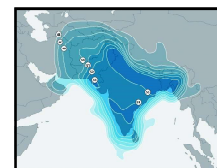

Subscribe to

SATELLITE & CABLE TV

50

FEBRUARY 2026