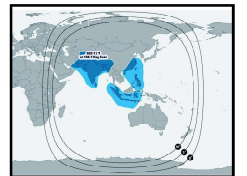

SATELLITE & CABLE TV

51

FEBRUARY 2026