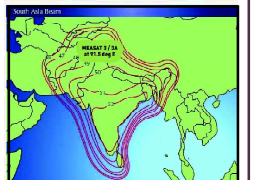

Subscribe to

www.scatmag.com

SATELLITE & CABLE TV

47

FEBRUARY 2026