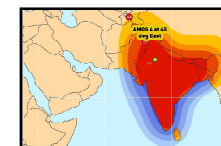

SATELLITE & CABLE TV

41

FEBRUARY 2026