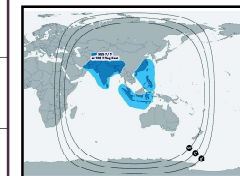

Subscribe to

www.scatmag.com