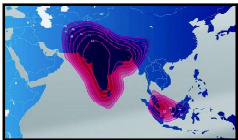

FREQ/POL	CHANNEL	SR	FEC	FREE / SCRAM	NOTES
11720 H	TataSky: Zee Cinemalu, Sony Sports Ten 2, Times Now Navbharat, ET Now, Foodxp, Mh 1 Dil Se, Tata Play Aradhana, Tata Play Music, Tata Play NEET Prep, Tata Play ShortsTV, Tata Play Ibaadat, Tata Play Fitness, Tata Play Classic Cinema, Sony BBC Earth, Sadhna News Madhya Pradesh/Chhattisgarh, Tata Play Zindagi, India News Rajasthan, India News Haryana, Colors Infinity, India News Madhya Pradesh/Chhattisgarh, Punjabi Hits, CNBC TV 18 Prime HD	34280	3/4	DVB-S2/8PSK	India Ku Beam
11720 V	TataSky: Subhavaartha TV, Mirror Now, Asianet Movies, TV 24 (India), Network 10, NDTV 24x7, News 24 MP & Chhattisgarh, Raj News, Colors Cineplex Superhits, News Live Bangla, Sidharth Utsav, India Daily 24x7, Eurosport India, RT News, Republic TV, Raj Musix Malayalam, ETV Life, Hindi Khabar, CNA Asia, Vedic, News 18 Jammu Kashmir Ladakh Himachal, DW English, Times Now, Mh 1, National Geographic India, 1st India Rajasthan, @ Tata Sky Smart Games	34280	3/4	DVB-S2/8PSK	India Ku Beam
11760 H	11760 V, 11800 H, 11800 V, 11840 H, 11840 V, 11880 H, 11880 V, 11920 H, 11920 V, 11960 H, 11960 V, 12000 H, 12000 V, 12040 H, 12040 V, 12080 H, 12080 V, 12160 V For details of channels, SR, FEC etc. please visit https://www.lyngsat.com/G-Sat-10-24-30.html				
CHINASAT 12 at 87.5°E					
4020 V	Polimer, Polimer News, Jothi TV, Tamil Janam	7200	3/4	MPEG-4/SD	C Beam
4140 V	Raj TV Network: Raj TV, Raj Digital Plus, Raj News, Raj Musix Tamil, Vissa, Raj Musix Kannada, Raj News Kannada, Raj Musix Telugu, Raj News Telugu, Raj News Malayalam, Raj Musix Malayalam, Raj Pariwar, Raj Nagaichuvai	28800	3/4	MPEG-4/SD	C Beam
12550 H	Zee Cinema	5000	2/3	MPEG-4/SD	C Beam
ST2 at 88 deg E: Bom Az 140 El 61, Bir Az 140 El 70, Del Az 158 El 54, Chennai Az 149 El 72, Bhopal Az 155 El 60 Cal Az 181 El 63					
3629 H	Chunghwa Telecom:TVBS, TVBS News, TVBS Entertainment, Buddha Compassion TV Station	24700	3/4	Mpeg4 Conax	Asia Beam
3632 V	Chunghwa Telecom: SET Taiwan, SET Metro, SET News	36000	5/6	Mpeg4 HD	Asia Beam
11050 H	D2H: Colors Kannada, ETV Telugu, Star Maa Movies, & TV, Surya TV, Sony SAB India, Asianet Movies, Star Maa, Udaya TV, Vijay Super, Vijay Super, Star Sports 1 Telugu, Surya Comedy, Star Sports 1 Tamil, Comedy Active, Sun Life, Gemini Life, Mega Musiq, ETV Cinema, Rangmanch Active, Prarthana TV, Zee 24 Kalak, Colors Bangla Cinema, Sansad TV 2, NewsTime Bangla, Zing Asia, Jinvani Channel	30000	5/6	DVB-S2	India Beam
11164 V	D2H: Star Sports 1, Star Sports 2, Sony Sports Ten 1, Sony Sports Ten 5, Star Sports 1 Hindi, Sony Max India, National Geographic Wild India, Zee Kannada, Colors Bangla, Saileela TV, Balle Balle, Sun Bangla, Star Sports Select 1, Star Sports 1, Star Sports 2, Star Sports 1 Hindi, D2h promo, Sony Sports Ten 1, Sony Sports Ten 2, Sony Sports Ten 3, Star Sports Select 2, Sony Sports Ten 5, News 24 (India), Sony Aath, DD Sports, Eurosport India, Pravah Picture, Zee Bangla, Star Jalsha, Investigation Discovery India, D2h promo, Star Sports 1 Tamil, Sony Sports Ten 3, TV 5 News (India), Zee Bioskop, Zee Punjabi, J Movie, Siripoli, Star Sports 3, Star Sports 1 Kannada, Kochu TV, Reporter, Zee Telugu News	44995	3/4	DVB-S2/8PSK	India Beam
11164 H	D2H: Star Plus HD India, Zee TV India, Colors, & flix, SET India, Eurosport India, D2h Home HD, Star Plus India, Zee TV India, Colors, Star Bharat India, SET India, Sony SAB India, Colors Gujarat, Colors Rishthey Asia, Colors Kannada Cinema, Star Utsav, Mh 1, Big Magic, Raj Musix Kannada, DD India, Raj TV, Sony Pal, Anmol TV, Siri Kannada, CNBC Bajar, Dish TV promo, & TV, Zee Uttar Pradesh Uttarakhand, India Daily Live, Star Sports 2 Hindi, ABP Ananda, ABP News 18 Rajasthan, Bhakthi TV, News 18 Jammu Kashmir Ladakh Himachal, Thriller Active, Zee Bangla Sonar, Songdev TV, PTC Punjabi, Zee Punjabi, PTC News, DD National, PTC Chakde, Public Movies, Public Music, Jothi TV, DD Assam, Nepal 1	44995	3/4	DVB-S2/8PSK	India Beam
11483 V	D2H: Sun TV, Sports 18 1, TLC HD India, Zee Café, Movies Now +, Star Movies HD India, Star Movies Select, National Geographic India, Discovery HD World India, Star Jalsha, KTV, Sun Music, Jalsha Movies, Colors Bangla, Colors Marathi, Star Pravah, Mazhavil Manorama, CNBC TV 18 Prime HD, Star Suvarna, Gemini TV	44995	3/4	DVB-S2/8PSK	K2 Beam
11483 H	D2H:Zee Cinema Asia, Star Bharat India, Animal Planet HD World India, Star Gold HD India, History TV 18, Zee Talkies, Star Gold Select, Sony BBC Earth, Zee Bangla, Zee Marathi, Sony Pix, & pictures, Dish TV promo, Colors Cineplex Superhits, Star Vijay India, Star Sports Select 1, Star Sports Select 2, Sony Sports Ten 2, Colors Infinity, Nickelodeon India, Asianet, & privé HD, Zee Tamil	44995	3/4	DVB-S2/8PSK	K2 Beam

SATELLITE & CABLE TV

44

MAY 2026