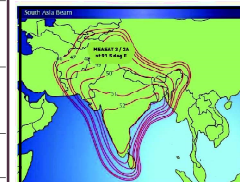

FREQ/POL	CHANNEL	SR	FEC	FREE / SCRAM	NOTES	
SATELLITE & CABLE TV	11546 H TV, Republic Bangla, Aastha Bhajan India, Asianet News, Polimer News, Kalaingar Murasu TV, DD Malayalam, Star Suvarna, News Tamil 24x7, Peace of Mind TV, Thanthi One, DD Chandana, VAS promo, Madha TV, Filamchi Bhojपुरi, Janam TV, Kalaingar Seithigal, HMTV, AKD Calcutta News, Mathrubhumi News, DD Yadagiri, Flowers TV, Paras Gold, Zee Classic, Shalom TV India, RT News, Goodness TV, TV 9 Gujarati, Aradana TV, TV 9 Kannada, Ruposhi Bangla, Malai Murasu TV, TV 9 Marathi, Salaam TV, Naaptol Kannada, Nambikkai TV, Sidharth TV, News 18 Tamil, News 18 Malayalam, Raj News Malayalam, Raj Musix Malayalam, Bhojपुरi Cinema, PTC Music, Recharge Reminder promo D2H: D2h Home 1, ABP News India, Aaj Tak, NDTV India, Zee News, News 18 India, News 18, India TV (India), Zindagi Active, Star Movies Select, Zee Café, CNBC Awaaz, Zee Business, Republic TV, Times Now, CNN News 18, India Today, CNN International South Asia, BBC News South Asia, CNBC TV 18, Ishwar Bhakti TV, Zee Rajasthan, ET Now, DD News, Zee Bharat, MNX, Star Movies India, Sony Pix, & flix, WION, Movies Now, Mirror Now, Romyed Now, D2h promo, D2h Home 2, Telugu Active, NDTV 24x7, Zee Madhya Pradesh Chhattisgarh, Zee Sarthak, Zee Bihar Jharkhand, Colors Super, ABP Asmita, 7S Music, DY 365, Subhavaartha TV, News 18 Gujarati, News Live, News 18 Uttar Pradesh & Uttarakhand, Dish Buzz (India), Dish TV promo, Recharge Reminder promo	44995	3/4	DVB-S2/8PSK	india Beam	
	11609 V D2H: Discovery Channel India, History TV 18, National Geographic India, Discovery Science India, Discovery Turbo India, Animal Planet India, National Geographic Wild India, & pictures, Vistara News, Alankar TV, News Nation, Recharge Reminder promo, Zee Thirai, Star Utsav Movies, B4U Bhojपुरi, Zee Zest, CTVN AKD Plus, Sony BBC Earth, Shorts TV Active, Kalinga TV, DD Uttar Pradesh, TLC India, Sony Max India, Zee Cinema Asia, Star Gold India, Star Gold Thrills, Bhakti Active, Star Gold Romance, PTC Simran, Star Gold 2, Cine Active, Evergreen Classics, Movies Active, Zee Bollywood, Jalsha Movies, D2h promo, Chithiram TV, Zee Cinemalu, Times Now Navbharat, Colors Infinity, Jaya Max, DTamil, Sony Max 2, Epic TV, Kolkata TV, Sun Music, Sun News, Jaya Plus, ETV Andhra Pradesh, Zee Telugu, Zee Cinemalu, Zee Keralam	43975	3/4	DVB-S2/8PSK	K2 Beam	
	11609 H D2H: Republic Bharat, Zee Marathi, Colors Marathi, Star Pravah, SVBC Telugu, ABP Majha, Sony Sports Ten 4, Zee 24 Taas, Zee Talkies, Cartoon Network India, Hungama TV, Disney Channel India, Super Hungama, Disney Junior India, Sonic Nickelodeon, Pogo, MTV India, Chintu TV, ETV Bal Bharat, VH1 India, DD Arun Prabha, Zee Anmol Cinema, DD Madhya Pradesh, Shemaroo TV, Zing Home, ETV Abhiruchi, News 18 Bengali, Zing Digital promo, TV 9 Bharatvarsh, ETV-Telangana, News 18 Odia, Raj Digital Plus, Star Suvarna Plus, Nick Jr India, 9XM, Power TV, Fitness Active, Discovery Kids India, Women's Active, Zee Keralam, Cooking Active, News 18 Lokmat, MTV Beats, Mega 24, Colors Gujarati Cinema, Zoom, Star Maa Gold, Zee Delhi NCR Haryana, Kushi TV, News 18 Punjab & Haryana & Himachal Pradesh, Zee Anmol Cinema 2, Surya Music, Raj News, Raj Musix Tamil, Star Kiran, Star Sports First, Sony Marathi, Hits Active, Star Gold Select, Shemaroo Marathi Bana, Korean Drama Active	44995	3/4	DVB-S2/8PSK	K2 Beam	
	11672 V D2H: DD Tamil, Safari, DD Saptagiri, News 1st, PTC Punjabi Gold, B4U Music India, Saam TV, Puthuyugam TV, Argus News, DD Girnar, DD Sahyadri, DD Bharati, 10 TV, DD Kisan, Kairali News, God TV Asia, V6 News, T News, DD Rajasthan, Sansad TV 2, Public TV, Fakt Marathi, DD Bangla, Rengoni, Pitaara, Prameya News 7, Republic Kannada, Thanthi TV, Jaihind TV, 24 News, D2h promo, Media One, Sakshi TV, Aadinath TV, Shemaroo Umang, Sudarshan News, Chardikla Time TV, Travelxp Tamil, DD Urdu, Kanak News, DD Odia, Sandesh News, Odisha TV, Hindu Dharmam, NTV, We, Dangan 2, JK 24x7 News, Ayush TV, Gubbare, SVBC 2 Tamil, Velicham TV, Kairali TV, Dangan TV, VTV News, Sathiyam TV, 9X Jhakaas, India News Haryana, B4U Kadak, Lokshahi Marathi, Sai TV, Ramdhenu, Pratidin Time, Rang, Gulistan News, Powervision TV, TV 5 Kannada	44995	3/4	DVB-S2/8PSK	K2 Beam	
	MEASAT 3 / 3A at 91.5 deg E: Bom Az 133 El 59, Bir Az 132 El 67, Del Az 152 El 53, Chennai Az 139 El 70, Bhopal Az 148 El 58, Cal Az 172 El 63					
MAY 2026	3706 H UNTV	7500	2/3	FTA	Global Beam	
	3960 H Encompass: SET Asia, SET Middle East, Sony Max Asia, Sony SAB TV Asia, Max Middle East, History Asia, Lifetime Asia, History 2 Asia, Crime + Investigation Asia, Kix, Celestial Movies Indonesia	29700	3/5	Mpeg 4	Global Beam	
	4000 H Encompass: Celestial Movies Asia, Celestial Classic Movies, Motorvision TV, Thrill, ZooMoo Asia, Celestial Movies Pinoy, Miao Mi, My Cinema Europe, Colors Asia Pacific, Zee Cinema Middle East	29700	3/5	MPEG-4 / HD	Global Beam	
	4040 H Encompass: Rock Entertainment, Rock Action, Rock Action, ZooMoo Asia, Zee TV India, Zee Cinema Asia, & TV, & pictures, Zee Café, Zee Action, Zing Asia, Zee Business, Zee News, Anmol TV, Zee Bollywood, Zee Classic, Zee Classic, & Xplor, Zee Tamil, Zee Zest, & flix, Zee TV Asia Pacific	29700	3/5	Mpeg4 Viaccess	Global Beam	
	4040V Sun TV Network: Sun TV (India), KTV (India), Sun News (India), Sun Music, Gemini TV, Gemini Movies, Gemini Comedy, Udaya TV, Udaya Movies, Surya TV, Surya TV, Chutti TV, Kochu TV, Gemini Music, Surya Movies, Gemini Music, Gemini Movies, Udaya TV, Sun Bangla, Sun Marathi, Sun Neo, Sun Neo	30000	3/4	Mpeg4 Irdeto	Global Beam