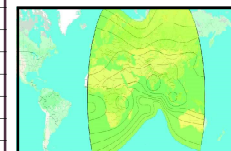

SATELLITE & CABLE TV

40

MAY 2026