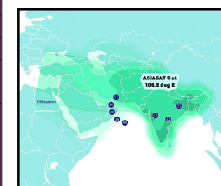

SATELLITE & CABLE TV

48

MAY 2026