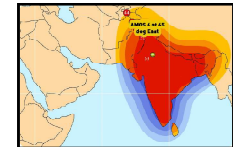

SATELLITE & CABLE TV

39

MAY 2026