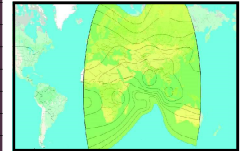

FREQ/POL	CHANNEL	SR	FEC	FREE / SCRAM	NOTES
3932 H	Indo Teleports:Peppers TV, Total TV Haryana, Tabbar Hits, Total States, Chardikla Time TV, Enterr 10 Bangla, Dangal Oriya	18330	2/3	DVB S2	Landmass beam
3966 H	Thanthi TV, News Tamil 24x7, Thanthi One	14400	2/3	DVB-S28PSK	Landmass beam
3984 H	VoA TV Global, VoA TV Indian Ocean, VoA TV China, VoA TV Africa, God TV Asia	14400	3/4	DVB-S28PSK	Landmass beam
4006 H	Planetcast: Shalom TV India, Jeevan TV, Media One, Kaumudy TV, Powervision TV, Sathiyam TV, Dheeran TV, Harvest TV 24x7, Safari, Aashirwad, Darshana TV Middle East, Dighvijay News 24x7, Velicham TV, Studio One +, Vertent Samachar Plus 24x7, Reporter, Ate TV	14400	3/4	DVB-S28PSK	Landmass beam
4015 V	Tata:Angel TV India, Madha TV, Makkal TV, Kairali TV, Kairali News, We, Moon TV, Puthiya Thalaimurai, Sankara TV, Tamilan TV, Vasanth TV, Win TV (India), Polimer, Public TV, TV 5 News, Polimer News, Public Music, Kairali Arabia, Public Movies, Mathrubhumi News, Kappa TV, Janam TV	30000	3/4	DVB-S28PSK	Landmass beam
4024 H	PlanetCast: Vijay TV, Asianet News, Asianet Middle East, Suvama News, Amrita TV, Goodness TV, Jaihind TV, Manorama News International, 24 News, Flowers TV	14400	2/3	DVB-S28PSK	Landmass beam
INTELSAT 20 / 36 at 68.50 deg E: Bom Az 193 El 67, Blr Az 215 El 71, Del 197 El 55, Chennai Az 222 El 69, Bhopal Az 202 El 61 Cal Az 223 El 55					
3715 V	KBS Korea	2800	2/3	Mpeg4	C Beam
3739 H	Warner Bros. Discovery: Pogo, Cartoon Network India, Discovery Channel India, DTamil, Animal Planet India, Investigation Discovery India, Investigation Discovery India, Discovery Science India, Discovery Turbo India, TLC India, Discovery HD World India, Discovery Kids India, TLC HD India, Animal Planet HD World India, Pogo, Cartoon Network India	30000	3/4	DVB-S28PSK	C Beam
3769 V	Aastha TV, Dharm Sandesh, Aastha Gujarati, Aastha Telugu, Aastha Kannada	3600	3/4	DVB-S28PSK	C Beam
3774 V	Aastha TV	2944	3/4	FTA	C Beam
3777 V	Aastha Bhajan India, Vedic	2940	3/4	FTA	C Beam
3782 V	CGN TV	2965	3/4	FTA	C Beam
3788 V	J Movies	4400	2/3	DVB-S28PSK	C Beam
3795 V	Arirang World HD	5580	2/3	DVB-S28PSK	C Beam
3828 V	Indo Teleports: Jan TV, Khabar Fast, Pratidin Time, Jan TV + (scr), Maha Movies, Fakt Marathi	7200	3/4	DVB-S28PSK	C Beam
3850 V	Viacom 18: Colors Marathi HD, Colors Bangla HD, Colors Kannada HD, Colors Super HD, Comedy Central India, MTV Beats	14400	5/6	DVB-S2QPSK	C Beam
3868 H	Sports Inspires Life:Sony Sports Ten 1, Sony Sports Ten 2, Sony Sports Ten 3, Sony Marathi, Sony Sports Ten 4	14450	3/4	DVB-S2QPSK	C Beam
3890 V	Daystar TV	1954	5/6	FTA	C Beam
3893 V	Indiasign: Mahaa News, Mahaa Max	2500	5/6	DVB-S28PSK	C Beam
3900 H	Sony Pictures Networks India: Sony SAB India, Sony Pix, Sony Aath, Sony Sports Ten 5, Sony Pal, Sony Wah, Sony Max India, Sony Max 2, SET India	22222	5/6	DVB-S	C Beam
3913 V	KBS World HD	6510	3/4	DVB-S	C Beam
3922 V	India TV, India TV Speed News	7000	5/6	Mpeg 4	C Beam
3930 H	Sony Sports Network: Sony Sports Ten 5, Sony Sports Ten 2, Sony Sports Ten 3, Ten Cricket	25000	2/3	DVB-S28PSK	C Beam
3974 H	The Times Group: Times Now, Zoom (India), ET Now, Movies Now, Movies Now +, Romedy Now, Mirror Now, Times Now World, MNX, Movies Now, Romedy Now, MNX, ET Now Swadesh, Times Now Navbharat, Times Now Navbharat	22500	8/9	DVB-S28PSK	C Beam
3974 V	Zee NW: Zee Talkies HD, Zee Bangla HD, Zee Tamil HD, Zee Keralam HD, Zee Cinemalu HD, Zee Chitramandir	22500	5/6	Mpeg 4 Conax	C Beam
3995 V	Sun 18 Media Services: CNBC TV 18, CNBC Awaaz, News 18 Lokmat, CNBC Bajar, CNBC TV 18 Prime HD	6666	3/4	Mpeg4, Irdeto	C Beam
4000 H	& TV Middle East, Zee Zest	7500	3/4	Mpeg 4 Conax	C Beam
4003 V	Lamhas: Shubh TV, Sandesh News, Shubh Cinema, InSync	7200	3/4	Mpeg4 DVB S2	C Beam
4012 V	Zee Zest	7200	3/4	MPEG-4/SD	C Beam
4013 H	Indiasign: News Time Bangla, Rupashi Bangla, Aakash Aath, Dhoom Music, R Plus, NewsTime Assam, Manoranjan Movies, R+ Gold	7200	3/4	Mpeg 4 DVB S2	C Beam
4034 H	Sun 18 Media Services: MTV India, Colors, Colors Rishtey Asia, Colors Cineplex Superhits, Nick Jr India, Colors Kannada Cinema, Colors Tamil, Colors Tamil, Colors, Colors Cineplex, Colors Cineplex Bollywood, Sports 18 Hindi, Sports 18 Hindi, Nickelodeon India	20500	2/3	Mpeg4, Irdeto 2	PAL
4034 V	Network 18: History TV 18, History TV 18, News 18 Malayalam, Sonic Nickelodeon, News 18 Tamil, News 18 Assam & North-East, News 18 India, MTV HD+, Sports 18 1, Sports 18 1, Sports 18 Khel, Sports 18 2, Sports 18 2, Sports 18 Tamil	21600	5/6	Mpeg4 Irdeto 2	C Beam
4054 V	Arirang World	4400	3/4	FTA	C Beam
4064 H	Aljazeera English, CNBC Asia-Pacific, CGTN, EWTN Africa - Asia, ABC Australia Asia, BBC World News South Asia, Radio Australia English for the Pacific, Radio Australia English for Asia, EWTN Radio	19850	7/8	Irdeto 2 / FTA	C Beam
4064 V	Sanskar TV, Satsang TV	4400	3/4	FTA	C Beam
4069 V	Hope Channel International	2500	2/3	FTA	C Beam
4076 V	TRT World HD	3906	5/6	FTA HD	C Beam
4083 V	<i>China Radio International</i>	3428	3/4	FTA	C Beam
4090 H	Travel XP HD(scr), Kashish News, Taaza TV, STV Haryana News, Travel XP Tamil (scr), Sangeet Marathi, VTV News, Travel XP HD (scr), Hi Dost!, Bangla Talkies, Foodxp, Bhojpuri Cinema	14368	3/4	MPEG4 FTA/ Irdeto 2	C Beam