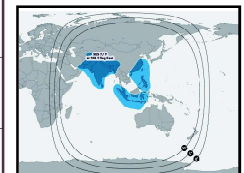

Subscribe to
SATELLITE
& Cable TV
www.scatmag.com