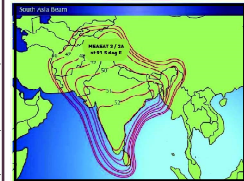

SATELLITE & CABLE TV

46

APRIL 2026

CHANNEL GUIDE

UPDATED AS OF 1ST APRIL 2026

FTA = Free To Air • SCR = Scrambled • Radio Channels in Italics

FREQ/POL	CHANNEL	SR	FEC	FREE / SCRAM	NOTES
11546 H	TV, Republic Bangla, Aastha Bhajan India, Asianet News, Polimer News, Kalaingar Murasu TV, DD Malayalam, Star Suvarna, News Tamil 24x7, Peace of Mind TV, Thanthi One, DD Chandana, VAS promo, Madha TV, Filamchi Bhojपुरी, Janam TV, Kalaingar Seithigal, HMTV, AKD Calcutta News, Mathrubhumi News, DD Yadagiri, Flowers TV, Paras Gold, Zee Classic, Shalom TV India, RT News, Goodness TV, TV 9 Gujarati, Aradana TV, TV 9 Kannada, Ruposhi Bangla, Malai Murasu TV, TV 9 Marathi, Salaam TV, Naaptol Kannada, Nambikkai TV, Sidharth TV, News 18 Tamil, News 18 Malayalam, Raj News Malayalam, Raj Musix Malayalam, Bhojपुरी Cinema, PTC Music, Recharge Reminder promo	44995	3/4	DVB-S2/8PSK	india Beam
11609 V	D2H: D2h Home 1, ABP News India, Aaj Tak, NDTV India, Zee News, News 18 India, News 18, India TV (India), Zindagi Active, Star Movies Select, Zee Café, CNBC Awaaz, Zee Business, Republic TV, Times Now, CNN News 18, India Today, CNN International South Asia, BBC News South Asia, CNBC TV 18, Ishwar Bhakti TV, Zee Rajasthan, ET Now, DD News, Zee Bharat, MNX, Star Movies India, Sony Pix, & flix, WION, Movies Now, Mirror Now, Romyed Now, D2h promo, D2h Home 2, Telugu Active, NDTV 24x7, Zee Madhya Pradesh Chhattisgarh, Zee Sarthak, Zee Bihar Jharkhand, Colors Super, ABP Asmita, 7S Music, DY 365, Subhavaartha TV, News 18 Gujarati, News Live, News 18 Uttar Pradesh & Uttarakhand, Dish Buzz (India), Dish TV promo, Recharge Reminder promo	43975	3/4	DVB-S2/8PSK	K2 Beam
11609 H	D2H: Discovery Channel India, History TV 18, National Geographic India, Discovery Science India, Discovery Turbo India, Animal Planet India, National Geographic Wild India, & pictures, Vistara News, Alankar TV, News Nation, Recharge Reminder promo, Zee Thirai, Star Utsav Movies, B4U Bhojपुरी, Zee Zest, CTVN AKD Plus, Sony BBC Earth, Shorts TV Active, Kalinga TV, DD Uttar Pradesh, TLC India, Sony Max India, Zee Cinema Asia, Star Gold India, Star Gold Thrills, Bhakti Active, Star Gold Romance, PTC Simran, Star Gold 2, Cine Active, Evergreen Classics, Movies Active, Zee Bollywood, Jalsha Movies, D2h promo, Chithiram TV, Zee Cinemalu, Times Now Navbharat, Colors Infinity, Jaya Max, DTamil, Sony Max 2, Epic TV, Kolkata TV, Sun Music, Sun News, Jaya Plus, ETV Andhra Pradesh, Zee Telugu, Zee Cinemalu, Zee Keralam	44995	3/4	DVB-S2/8PSK	K2 Beam
11672 V	D2H: Republic Bharat, Zee Marathi, Colors Marathi, Star Pravah, SVBC Telugu, ABP Majha, Sony Sports Ten 4, Zee 24 Taas, Zee Talkies, Cartoon Network India, Hungama TV, Disney Channel India, Super Hungama, Disney Junior India, Sonic Nickelodeon, Pogo, MTV India, Chintu TV, ETV Bal Bharat, VH1 India, DD Arun Prabha, Zee Anmol Cinema, DD Madhya Pradesh, Shemaroo TV, Zing Home, ETV Abhiruchi, News 18 Bengali, Zing Digital promo, TV 9 Bharatvarsh, ETV-Telangana, News 18 Odia, Raj Digital Plus, Star Suvarna Plus, Nick Jr India, 9XM, Power TV, Fitness Active, Discovery Kids India, Women's Active, Zee Keralam, Cooking Active, News 18 Lokmat, MTV Beats, Mega 24, Colors Gujarati Cinema, Zoom, Star Maa Gold, Zee Delhi NCR Haryana, Kushi TV, News 18 Punjab & Haryana & Himachal Pradesh, Zee Anmol Cinema 2, Surya Music, Raj News, Raj Musix Tamil, Star Kiran, Star Sports First, Sony Marathi, Hits Active, Star Gold Select, Shemaroo Marathi Bana, Korean Drama Active	44995	3/4	DVB-S2/8PSK	K2 Beam
11672 H	D2H: DD Tamil, Safari, DD Saptagiri, News 1st, PTC Punjabi Gold, B4U Music India, Saam TV, Puthuyugam TV, Argus News, DD Girnar, DD Sahyadri, DD Bharati, 10 TV, DD Kisan, Kairali News, God TV Asia, V6 News, T News, DD Rajasthan, Sansad TV 2, Public TV, Fakt Marathi, DD Bangla, Rengoni, Pitaara, Prameya News 7, Republic Kannada, Thanthi TV, Jaihind TV, 24 News, D2h promo, Media One, Sakshi TV, Aadinath TV, Shemaroo Umang, Sudarshan News, Chardikla Time TV, Travelxp Tamil, DD Urdu, Kanak News, DD Odia, Sandesh News, Odisha TV, Hindu Dharmam, NTV, We, Dungal 2, JK 24x7 News, Ayush TV, Gubbare, SVBC 2 Tamil, Velicham TV, Kairali TV, Dungal TV, VTV News, Sathiyam TV, 9X Jhakaas, India News Haryana, B4U Kadak, Lokshahi Marathi, Sai TV, Ramdhenu, Pratidin Time, Rang, Gulistan News, Powervision TV, TV 5 Kannada	44995	3/4	DVB-S2/8PSK	K2 Beam
MEASAT 3 / 3A at 91.5 deg E: Bom Az 133 El 59, Bir Az 132 El 67, Del Az 152 El 53, Chennai Az 139 El 70, Bhopal Az 148 El 58, Cal Az 172 El 63					
3706 H	UNTV	7500	2/3	FTA	Global Beam
3960 H	Encompass: SET Asia, SET Middle East, Sony Max Asia, Sony SAB TV Asia, Max Middle East, History Asia, Lifetime Asia, History 2 Asia, Crime + Investigation Asia, Kix, Celestial Movies Indonesia	29700	3/5	Mpeg 4	Global Beam
4000 H	Encompass: Celestial Movies Asia, Celestial Classic Movies, Motorvision TV, Thrill, ZooMoo Asia, Celestial Movies Pinoy, Miao Mi, My Cinema Europe, Colors Asia Pacific, Zee Cinema Middle East	29700	3/5	MPEG-4 / HD	Global Beam
4040 H	Encompass: Rock Entertainment, Rock Action, Rock Action, ZooMoo Asia, Zee TV India, Zee Cinema Asia, & TV, & pictures, Zee Café, Zee Action, Zing Asia, Zee Business, Zee News, Anmol TV, Zee Bollywood, Zee Classic, Zee Classic, & Xplor, Zee Tamil, Zee Zest, & flix, Zee TV Asia Pacific	29700	3/5	Mpeg4 Viaccess	Global Beam
4040V	Sun TV Network: Sun TV (India), KTV (India), Sun News (India), Sun Music, Gemini TV, Gemini Movies, Gemini Comedy, Udaya TV, Udaya Movies, Surya TV, Surya TV, Chutti TV, Kochu TV, Gemini Music, Surya Movies, Gemini Music, Gemini Movies, Udaya TV, Sun Bangla, Sun Marathi, Sun Neo, Sun Neo	30000	3/4	Mpeg4 Irdeto	Global Beam
4080V	Sun TV Network: Kushi TV, Udaya Music, Chintu TV, Adithya TV, Udaya Comedy, Surya Comedy, Surya Music, Sun Life, Gemini Life, Sun TV (India), KTV (India), Sun Music, Gemini TV, Sun Bangla, Sun Marathi	30000	3/4	Mpeg4 Irdeto	Global Beam
4120V	Globecast: Globecast: BBC Earth Asia, BBC Lifestyle Asia, CBeebies Asia, CBeebies Asia, Da Vinci Asia, DreamWorks TV Asia	29700	5/6	Mpeg4 Viaccess	Global Beam
12276 H	Sun Direct: & flix, & privé HD, Star Sports 2, Star Sports Select HD1, Sony Pix, Star Maa, Udaya TV, Star Bharat India, Colors, Sports 18 1, Colors Infinity, Gemini Music, Gemini Movies, Star Sports Select HD2, Star Movies Select, Asianet,	34000	3/4	DVB-S2/	