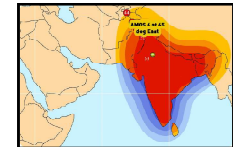

SATELLITE & CABLE TV

41

APRIL 2026

CHANNEL GUIDE

UPDATED AS OF 1ST APRIL 2026

FTA = Free To Air • SCR = Scrambled • Radio Channels in Italics

SATELLITE & CABLE TV

42