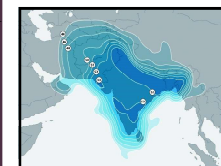

Subscribe to
SATELLITE
S & Cable TV
www.scattmag.com

SATELLITE & CABLE TV

50

APRIL 2026