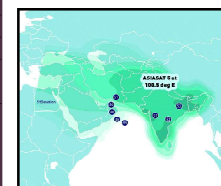

Subscribe to
SATELLITE
S & Cable TV
www.scattmag.com

SATELLITE & CABLE TV

50

APRIL 2026