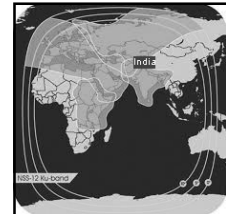

SATELLITE & CABLE TV

45

MARCH 2025