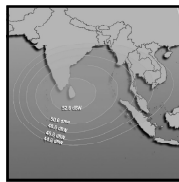

SATELLITE & CABLE TV

43

MARCH 2025