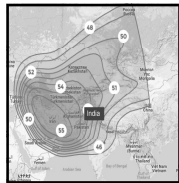

SATELLITE & CABLE TV

43

MARCH 2025