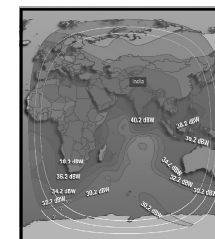

FREQ/POL	CHANNEL	SR	FEC	FREE / SCRAM	NOTES
3805 H	Planetcast: Shemaroo Comedy, Shemaroo Bhakti, Hindi Khabar, Live Times, Pitaara, Bharat Samachar, Sudarshan News, Khabrain Abhi Tak, INH 24x7, Public First, Saam TV, Music India, Sangeet Bangla, Sangeet Bhojpuri, 9XM, 9X Jhakaas, Mastiii, Puthiya Thalaimurai Express, News 11, Channel WIN, Jinvani Channel, Ind 24, Dhamaal, Maiboli, Dabangg, 9X Jalwa, B4U Kadak, Network 10, Sadhna Bhakti, Shemaroo TV, Puthuyugam TV, Argus News, IBC Tamil TV, Vistara News, Shemaroo Bollywood, India Daily, India Daily	28500	5/6	DVB-S2 MPEG-4/SD	India C Beam
3832 V	Gyandhara, Gyandarshan	3000	3/4	FTA	India C Beam
3838 H	Indiasign: India Ahead, NB News, TV 27 News, Munsif TV, TVN News	3750	5/6	MPEG-4/SD	India C Beam
3843 H	NK TV Plus, NK TV Promo, Spondon TV	3600	5/6	MPEG-4/SD	India C Beam
3847 H	Prameya News 7	1500	3/4	DVB-S2 MPEG-4	India C Beam
3852 H	Desh News, M Nadu TV	3600	5/6	MPEG-4/SD	India C Beam
3861 V	Kanak News, Anadi TV, Naxatra News Hindi	3974	3/5	FTA	India C Beam
3870 H	Mega TV Network: Mega TV (India), Mega 24, Mega Musiq	5000	5/6	MPEG-4/SD	India C Beam
3874 H	Prag News, Rengoni, NE News	2400	3/4	FTA	India C Beam
3883 H	Sakshi TV	4440	3/4	FTA	India C Beam
3885 V	Doordarshan: DD National, DD News, DD Bharati, DD Kisan, DD Urdu, DD Sports, Sansad TV, Prasar Bharati News Services, DD National, DD News, DD India, DD Sports, Sansad TV 1	30000	3/4	FTA	India C Beam
3887 H	CTVN AKD Plus, AKD Calcutta News, CN Rashtriya	3663	5/6	Mpeg 4 FTA	ECC
3896 H	Desh News, Super TV (India), Public First, News 360, News State Bihar Jharkhand, News State Punjab Haryana Himachal, News State MH & GA, M Nadu TV, Win TV (India), Sai TV	10800	5/6	Mpeg 4 FTA	India C Beam
3925 H	Planetcast: Kerala Vision, All Time Movies, The Q, Shemaroo Marathi Bana, Sarv Dharam Sangam, Prime News, MKN, B4U Bhojpuri, K News India, Goldmines Movies, Epic TV, Goldmines 2, Hope Channel India, Aaseervatham TV, Siri Kannada, Vaanavil TV, Goldmines Bollywood, Republic Bharat, Non Stop Samachar India, Disha TV, ANB News, Goldmines, Subharti TV, ShowBox, News 1 India, Nazara, Filamchi Bhojpuri, Ishara Channel, Gubbare, Studio Yuva, TV 9 Bangla, TV 9 Tamil, IBC 24, 9X Tashan, News Nation, Jantantra TV, News State MP & CHG, News State UP & UK, Shemaroo Classic	28500	5/6	FTA Mpeg4	India C Beam
3949 H	Brahmaputra Tele Productions, DY 365, Nagaland TV, Jonack	3672	3/4	MPEG4 FTA	India C Beam
3954 V	" Subhavaartha TV, Nambikkai TV, Shalini TV, Imayam TV, Ayush TV, NKR TV tests, MK TV (India), MK Tunes, MK Six"	11572	2/3	MPEG4 FTA	India C Beam
3958 H	BTV News, TV 100 (India), India Voice, Shemaroo Umang, Studio One Plus, Care World TV, 99 TV (India), Shekinah TV (India), Swaraj Express SMBC, Paras Gold, APN, Chumbak TV, Swatantra TV, Atrangii, Jehovah TV, TNP News	9500	5/6	MPEG 4 FTA	India C Beam
3976 H	Zee Punjabi	3300	7/8	Mpeg 4 Conax	India C Beam
3981 H	Taaza TV, Bflix Movies, Hare Krsna TV, Bhakti Darpan International	4216	5/6	Mpeg 4	India C Beam
4005 H	ETV: ETV Telugu, ETV Bal Bharat English, ETV Bal Bharat Hindi, ETV Bal Bharat Punjabi, ETV Bal Bharat Marathi, ETV Bal Bharat Gujarati, ETV Bal Bharat Telugu, ETV Andhra Pradesh, ETV Bala Bharat Malayalam, ETV Bal Bharat Kannada, ETV Bala Bharat Tamil, ETV Balya Bharat Bangla, ETV Telangana, ETV Cinema, ETV Plus, ETV Life, ETV Abhiruchi, ETV Cinema, ETV Plus, ETV Bal Bharat, ETV Bal Bharat	300000	3/4	MPEG 4	India C Beam
4005 V	ETV: ETV Telugu, ETV Bal Bharat English, ETV Bal Bharat Hindi, ETV Bal Bharat Punjabi, ETV Bal Bharat Marathi, ETV Bal Bharat Gujarati, ETV Bal Bharat Telugu, ETV Andhra Pradesh, ETV Bala Bharat Malayalam, ETV Bal Bharat Kannada, ETV Bala Bharat Tamil, ETV Balya Bharat Bangla, ETV Telangana, ETV Cinema, ETV Plus, ETV Life, ETV Abhiruchi, ETV Cinema, ETV Plus, ETV Bal Bharat, ETV Bal Bharat	300000	3/4	(MPEG 4) FTA	India C Beam
4031 H	Mh One TV Network: MH1 News, MH1, Shraddha Mh One, Mh 1 Dil Se	4440	3/4	MPEG 4 FTA	Wide Beam
4040H	Zee Network, Zee Picchar, Zee Thirai, Zee Sarthak	7500	3/4	MPEG 4 FTA	Wide Beam
4054 H	Lamhas: Naaptol Tamil, Naaptol Malayalam, Naaptol Kannada, Wow Cinema One, Naaptol Telugu, Bansal News, Gujarat First, Mantavya 24x7 News, MoviePlus, Balle Balle, Sharnam TV, Sach Bedhadak, Vistaar News, MoviePlex, Peace of Mind TV, Gangaur TV, GS TV (India), Pudhari News, DNN, FGN Channel, Punjabi Hits, Raapchik, Tehzeeb TV, Santvani Channel	17000	5/6	MPEG-4/SD	India C Beam
4071 H	Sun 18 Media Services: News 18 UP & Uttarakhand, TopperTV(SCR), News18 Gujrati, News18 Bengali, News18 Kannada, News18 Punjab Haryana & HP	7200	3/4	FTA / Irdeto	India C Beam
4073 V	Tarang TV, Tarang Music, Odisha TV, Prarthana TV, Alankar TV	9600	3/4	MPEG-4/SD	India C Beam
4077 H	Surya Samachar	1600	3/4	Mpeg 4 FTA	ECC
4080 H	Public First, 360 News	3200	5/6	Mpeg 4 FTA	India C Beam
4090 H	Zee Network, Zee Bharat, Zee 24 Ghanta, Zee 24 Taas, Zee Delhi NCR Haryana, Zee Bihar Jharkhand	7500	5/6	FTA / Conax	India C Beam
4096 H	News Live, Rang Ramdhenu, Northeast Live, Indradhanu TV	9425	3/4	MPEG-4/SD	India C Beam
4114 H	Manorama News: Manorama News Central, Manorama News North, Mazhavil Manorama HD, Mazhavil Manorama	8000	3/4	MPEG 4 / FTA	India C Beam
4133 H	Indiasign: News 24, E24, Pratham Khabar 24x7, JK 24x7 News, Darshan 24, Awakening TV, News 24 MP & Chhattisgarh, Assam Talks, Aryan TV National	11888	3/4	FTA / Irdeto 2 Mpeg4	India C Beam

Subscribe to

www.scatmag.com

SATELLITE & CABLE TV

46

MARCH 2025