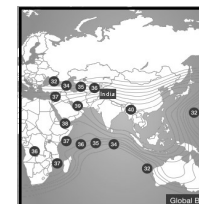

Subscribe to

www.scatsmag.com

SATELLITE & CABLE TV

52

MARCH 2025