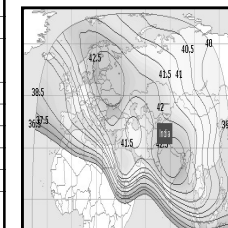

FREQ/POL	CHANNEL	SR	FEC	FREE / SCRAM	NOTES
3932 H	Indo Teleports:Peppers TV, Total TV Haryana, Tabbar Hits, Total States, Chardikla Time TV, Enterr 10 Bangla, Dangal Oriya	18330	2/3	DVB S2	Landmass beam
3966 H	Thanthi TV, News Tamil 24x7, Thanthi One	14400	2/3	DVB-S2 8PSK	Landmass beam
3984 H	VoA TV Global, VoA TV Indian Ocean, VoA TV China, VoA TV Africa, God TV Asia	14400	3/4	DVB-S2 8PSK	Landmass beam
4006 H	Planetcast: Shalom TV India, Jeevan TV, Media One, Kaumudy TV, Powervision TV, Sathiyam TV, Dheeran TV, Harvest TV 24x7, Safari, Aashirwad, Darshana TV Middle East, Dighvijay News 24x7, Velicham TV, Studio One +, Vertent Samachar Plus 24x7, Reporter, Ate TV	14400	3/4	DVB-S2 8PSK	Landmass beam
4015 V	Tata:Angel TV India, Madha TV, Makkal TV, Kairali TV, Kairali News, We, Moon TV, Puthiya Thalaimurai, Sankara TV, Tamilan TV, Vasanth TV, Win TV (India), Polimer, Public TV, TV 5 News, Polimer News, Public Music, Kairali Arabia, Public Movies, Mathrubhumi News, Kappa TV, Janam TV	30000	3/4	DVB-S2 8PSK	Landmass beam
4024 H	PlanetCast: Vijay TV, Asianet News, Asianet Middle East, Suvarna News, Amrita TV, Goodness TV, Jaihind TV, Manorama News International, 24 News, Flowers TV	14400	2/3	DVB-S2 8PSK	Landmass beam
INTELSAT 20 / 36 at 68.50 deg E: Bom Az 193 El 67, Blr Az 215 El 71, Del 197 El 55, Chennai Az 222 El 69, Bhopal Az 202 El 61 Cal Az 223 El 55					
3715 V	KBS Korea	2800	2/3	Mpeg4	C Beam
3739 H	Warner Bros. Discovery: Pogo, Cartoon Network India, Discovery Channel India, DTamil, Animal Planet India, Investigation Discovery India, Investigation Discovery India, Discovery Science India, Discovery Turbo India, TLC India, Discovery HD World India, Discovery Kids India, TLC HD India, Animal Planet HD World India, Pogo, Cartoon Network India	30000	3/4	DVB-S2 8PSK	C Beam
3769 V	Aastha TV, Dharm Sandesh, Aastha Gujarati, Aastha Telugu, Aastha Kannada	3600	3/4	DVB-S2 8PSK	C Beam
3774 V	Aastha TV	2944	3/4	FTA	C Beam
3777 V	Aastha Bhajan India, Vedic	2940	3/4	FTA	C Beam
3782 V	CGN TV	2965	3/4	FTA	C Beam
3788 V	J Movies	4400	2/3	DVB-S2 8PSK	C Beam
3795 V	Airang World HD	5580	2/3	DVB-S2 8PSK	C Beam
3828 V	Indo Teleports: Jan TV, Khabar Fast, Pratidin Time, Jan TV + (scr), Maha Movies, Fakt Marathi	7200	3/4	DVB-S2 8PSK	C Beam
3850 V	Viacom 18: Colors Marathi HD, Colors Bangla HD, Colors Kannada HD, Colors Super HD, Comedy Central India, MTV Beats	14400	5/6	DVB-S2 8PSK	C Beam
3868 H	Sports Inspires Life:Sony Sports Ten 1, Sony Sports Ten 2, Sony Sports Ten 3, Sony Marathi, Sony Sports Ten 4	14450	3/4	DVB-S2 8PSK	C Beam
3890 V	Daystar TV	1954	5/6	FTA	C Beam
3893 V	Indiasign: Mahaa News, Mahaa Max	2500	5/6	DVB-S2 8PSK	C Beam
3900 H	Sony Pictures Networks India: Sony SAB India, Sony Pix, Sony Aath, Sony Sports Ten 5, Sony Pal, Sony Wah, Sony Max India, Sony Max 2, SET India	22222	5/6	DVB-S	C Beam
3913 V	KBS World HD	6510	3/4	DVB-S	C Beam
3922 V	India TV, India TV Speed News	7000	5/6	Mpeg 4	C Beam
3930 H	Sony Sports Network: Sony Sports Ten 5, Sony Sports Ten 2, Sony Sports Ten 3, Ten Cricket	25000	2/3	DVB-S2 8PSK	C Beam
3974 H	The Times Group: Times Now, Zoom (India), ET Now, Movies Now, Movies Now +, Rometry Now, Mirror Now, Times Now World, MNX, Movies Now, Rometry Now, MNX, ET Now Swadesh, Times Now Navbharat, Times Now Navbharat	22500	8/9	DVB-S2 8PSK	C Beam
3974 V	Zee NW: Zee Talkies HD, Zee Bangla HD, Zee Tamil HD, Zee Keralam HD, Zee Cinemalu HD, Zee Chitramandir	22500	5/6	Mpeg 4 Conax	C Beam
3995 V	Sun 18 Media Services: CNBC TV 18, CNBC Awaaz, News 18 Lokmat, CNBC Bajar, CNBC TV 18 Prime HD	6666	3/4	Mpeg4, Irdeto	C Beam
4000 H	& TV Middle East, Zee Zest	7500	3/4	Mpeg 4 Conax	C Beam
4003 V	Lamhas: Shubh TV, Sandesh News, Shubh Cinema, InSync	7200	3/4	Mpeg4 DVB S2	C Beam
4012 V	Zee Zest	7200	3/4	MPEG-4/SD	C Beam
4013 H	Indiasign: News Time Bangla, Rupashi Bangla, Aakash Aath, Dhoom Music, R Plus, NewsTime Assam, Manoranjan Movies, R+ Gold	7200	3/4	Mpeg 4 DVB S2	C Beam
4034 H	Sun 18 Media Services: MTV India, Colors, Colors Rishtey Asia, Colors Cineplex Superhits, Nick Jr India, Colors Kannada Cinema, Colors Tamil, Colors Tamil, Colors, Colors Cineplex, Colors Cineplex Bollywood, Sports 18 Hindi, Sports 18 Hindi, Nickelodeon India	20500	2/3	Mpeg4, Irdeto 2	PAL
4034 V	Network 18: History TV 18, History TV 18, News 18 Malayalam, Sonic Nickelodeon, News 18 Tamil, News 18 Assam & North-East, News 18 India, MTV HD+, Sports 18 1, Sports 18 1, Sports 18 Khel, Sports 18 2, Sports 18 2, Sports 18 Tamil	21600	5/6	Mpeg4 Irdeto 2 HD	C Beam
4054 V	Airang World	4400	3/4	FTA	C Beam
4064 H	Aljazeera English, CNBC Asia-Pacific, CGTN, EWTN Africa - Asia, ABC Australia Asia, BBC World News South Asia, Radio Australia English for the Pacific, Radio Australia English for Asia, EWTN Radio	19850	7/8	Irdeto 2 / PowerVu / FTA	C Beam
4064 V	Sanskar TV, Satsang TV	4400	3/4	FTA	C Beam
4069 V	Hope Channel International	2500	2/3	FTA	C Beam
4076 V	TRT World HD	3906	5/6	FTA HD	C Beam
4083 V	China Radio International	3428	3/4	FTA	C Beam
4090 H	Travel XP HD(scr), Kashish News, Taaza TV, STV Haryana News, Travel XP Tamil (scr), Sangeet Marathi, VTV News, Travel XP HD (scr), Hi Dost!, Bangla Talkies, Foodxp, Bhojpuri Cinema	14368	3/4	MPEG4 / FTA/ Irdeto 2	C Beam
4103 H	CNN News 18, News 18, News 18 UK	5720	3/4	Conax, Irdeto 2	C Beam

SATELLITE & CABLE TV

44

MARCH 2025