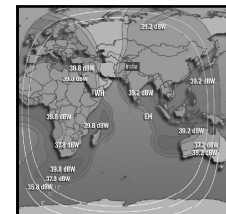

SATELLITE & CABLE TV

45

MARCH 2025