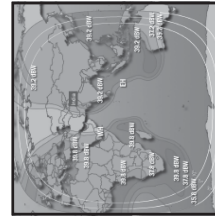

FREQ/POL	CHANNEL	SR	FEC	FREE / SCRAM	NOTES
4034 H	SUN 18: MTV India, Colors, Colors Rishtey Asia, Colors Cineplex, Nick Jr India, Colors Kannada Cinema, Colors Tamil HD, Colors Tamil, Colors HD, Colors Cineplex, Nickelodeon India	20500	2/3	Mpeg4, Irdeto 2	PAL
4034 V	Network 18: History TV 18, CNBC TV 18 Prime HD, History TV 18, News 18 Malayalam, Sonic Nickelodeon, News 18 Tamil, CNBC Bajar, News 18 Assam & North-East, News 18 India, MTV HD+	21600	5/6	Mpeg4	C Beam
4054 V	Anirang World	4400	3/4	FTA	C Beam
4059 V	CIS (South Korea)	3529	3/4	FTA	C Beam
4064 H	Aliazeera English, CNBC Asia-Pacific, CGTN, EWTN Africa - Asia, ABC Australia Asia, BBC World News South Asia, Radio Australia English for the Pacific, Radio Australia English for Asia, EWTN Radio	19850	7/8	Irdeto 2	C Beam
4064 V	Sanskar TV, Satsang TV	4400	3/4	FTA	C Beam
4069 V	Hope Channel International	2500	2/3	FTA	C Beam
4076 V	TRT World HD	3906	5/6	FTA HD	C Beam
4083 V	China Radio International	3428	3/4	FTA	C Beam
4090 H	Travel XP HD(scr), Kashish News, Taaza TV, STV Haryana News, Travel XP Tamil (scr), Sangeet Marathi, VTV News, Travel XP HD (scr), Hi Dosti, Bangla Talkies, Foodxp, Bhojpuri Cinema	14368	3/4	MPEG4	C Beam
4092 V	YTN World	2963	3/4	FTA	C Beam
4103 H	CNN News 18, News 18, News 18 UK	5720	3/4	Conax, Irdeto 2	C Beam
4116 V	IndiaSign, PTC News, PTC Punjabi, PTC Chakde, PTC Punjabi Gold, Oscar Movies Bhojpuri, PTC Simran, PTC Music	8800	5/6	DVB S2 Mpeg 4	C Beam
4124 H	NHK World Network, NHK World Japan, NHK World Premium, NHK World Japan Radio	22193	3/5	MPEG-4	C Beam
4130 V	Jaya TV HD, Java Plus, Java Max	12800	3/4	MPEG4	C Beam
4150 H	Urdu 1 ME (scr), Peace TV Urdu, Peace Tv English, Peace TV Bangla, Peace TV Chinese, Huda TV, I Plus TV	14400	3/4	FTA / Irdeto 2	C Beam
4155 V	Zee Cinema HD, Zee TV HD, Zee Anmol, & Pictures HD, Zee Marathi HD, Zee Telugu HD, Zee Kannada HD	22500	5/6	Mpeg 4	C Beam
4163 H	WION, EZ Mail, Zee Kalak, Zee Salaam, Zee UP / Uttarkhand	7500	5/6	Mpeg 4, Conax	C Beam
4182 H	Aaj Tak India Today Good News Today, Aaj Tak International, India Today International, Aaj Tak UK, Aaj Tak	16296	3/4	Irdeto-2	C Beam
4184 V	Planetcast: Sahana News, News 1st (India), News India 24x7, Anjan TV, Food Food, 1 Yes News, Q Marathi, Janta TV, Swadesh News, India Ahead, Aadinath TV, Republic TV, Harvest TV Kerala, Jai Maharashtra, Republic Bangla, 1st India, Bharat 24, Super TV (India), OK India	21600	5/6	FTA Mpeg4	C Beam
4195 H	Sky News International	4000	1/2	PowerVu	C Beam
GSAT-18 at 74 Deg East Bom Az 173 El 73, Blr Az 191 El 74, Del Az 184 El 56, Chennai Az 202 El 73, Bhopal Az 186 El 62 Cal Az 212 El 59					
3777 H	DD Sports, DD Retro, DD Kisan	4000	3/4	Mpeg 4 BISS	India Beam
3782 H	DD National, DD News, DD Retro, DD Sports	2000	3/4	Mpeg 4 BISS	India Beam
11578 H	Utkarsh Channel 4, Utkarsh Channel 1, Utkarsh Channel 2, Utkarsh Channel 3	5000	3/4	Mpeg 2 FTA	India Beam
11667 V	KITE VICTERS: KITE VICTERS Plus, KITE VICTERS	2000	3/4	Mpeg2 FTA	India Beam
11681 V	VTU	2966	3/4	Mpeg 2 FTA	India Beam
11686 V	Lokshiksha Sanchar	2900	3/4	Mpeg 2 FTA	India Beam
ABS 2 at 75 deg E: Bom Az 173 El 73, Blr Az 191 El 74, Del Az 184 El 56, Chennai Az 202 El 73, Bhopal Az 186 El 62 Cal Az 212 El 59					
3606 V	AP1 TV	2707	5/6	DVB-S2	Global Beam
12524 H	Supreme Master TV, TBN Inspire International, SBN International, TBN Asia, Daystar TV, Hwazan Satellite TV	30000	1/2	FTA	India Beam
APSTAR 7 at 76.5 deg E: Bom Az 168 El 67, Blr Az 184 El 74, Del 181 El 56, Chennai Az 196 El 73, Bhopal Az 183 El 63 Cal Az 209 El 60					
3634 H	Kantipur Media Group: Kantipur TV, Kantipur Cineplex	6000	3/5	DVB-S2PSK	Asia Beam
3642 H	Image Channel	3200	3/5	MPEG-4/SD	Asia Beam
3705 H	NTV Itahari	4166	3/5	MPEG-4/HD	Asia Beam
3710 H	NTV Kohalpur	4166	3/5	MPEG-4/HD	Asia Beam
3720 H	Nepal TV: NTV Plus, NTV News, NTV National	12500	3/5	MPEG-4/HD	Asia Beam
3745 V	TelieNext Metro 1 News, VSH News, Special TV	5000	3/5	MPEG-4/HD	Asia Beam
3753 H	KidZon+ Pakistan, Pop Pakistan, Planet Fun, Insight TV	8330	3/5	Mpeg 4	Asia Beam
3780 V	APT1 Sports, Zonins TV, Raajee TV, Macau Lotus TV, Eurosport Asia, Eurosport Asia, FashionTV India	30000	3/4	Mpeg4	Asia Beam
3788 H	Tiefilm: CTN (USA), The World Network, SBN International, The Overcomer	10700	1/2	MPEG-4/SD	Asia Beam
3844 V	Trinity Broadcasting, TBN Asia, TBN Inspire International, Telenovela Channel, 702 DZAS, The Edge Philippines	4000	3/4	DVB-S2QPSK	C Beam
3857 V	GMA Network: Pinoy TV Asia-Pacific, GMA Life TV, GMS Pinoy TV Middle East, GMA News TV, DZBB 594 Super Radyo, Barangay LS 97.1	5925	2/3	Mpeg4 PowerVu	Asia Beam
3873 V	Bol News HD, Bol Entertainment HD	8000	3/5	Mpeg 4 HD FTA	C Beam
3920 H	SPE Networks Asia: AXN Taiwan HD, Animax Asia HD, AXN East Asia HD, AXN Philippines, Gem TV, Animax Taiwan, Animax Philippines	28340	5/6	Mpeg 4	Asia Beam
3960 H	HBO: HBO Asia, Cinemax Asia, Cinemax Asia, Cinemax Asia, HBO Taiwan	30000	3/4	Mpeg 4	Asia Beam
4000 H	A1 Telekom Austria: Babyfirst TV, MyZen TV, Trace Sport Stars, Mezzo Live HD, Trace Urban Southeast Asia, Star Sports