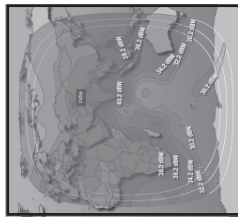

FREQ/POL	CHANNEL	SR	FEC	FREE / SCRAM	NOTES
4006 V	China, Star Sports 2 China	30000	3/4	MPEG-4	C Beam
4030 V	PSM- TV Maldives HD, PSM News, Mumnatu, YES TV HD	8800	3/5	MPEG-4/HD	C Beam
4080 H	Capital TV HD (Pakistan)	2400	3/5	FTA	Asia Beam
4087 V	STAR TV:Star Movies China, Star TV Channel International, Star Chinese Movies South East Asia, National Geographic Asia, National Geographic Wild Asia	30000	3/4	MPEG-4/HD	Asia Beam
	Zee Network, Zee Cafe HD, Zee Biskope 2	5600	5/6	Mpeg4 Conax	Asia Beam
GSAT 10/GSAT -30 at 83 deg E: Bom Az 151 El 64, Bir Az 157 El 73, Del Az 168 El 55, Chennai Az 168 El 74, Bhopal Az 166 El 62 Cal Az 194 El 63					
3725 H	ETV NW: News 18 Madhya Pradesh & Chhattisgarh, News 18 Rajasthan, News 18 Bihar & Jharkhand, News 18 Urdu, News 18 Gujarati, News 18 Odia, Colors Bangla, Colors Marathi, Colors Kannada, Colors Infinity, VH1 India, Colors Cineplex, Colors Infinity, Colors Gujarati Cinema, Colors Bangla Cinema, Nick HD+, MTV Beats, Colors Cineplex, VH1 India, Colors Odia, Colors Gujarati	30000	3/4	Mpeg 4 Irdeto	India C Beam
3750 V	DD Uttarakhnad	2900	3/4	FTA	India C Beam
3753 V	DD Chattisgarh	2900	3/4	FTA	India C Beam
3756 H	Indiasign:Manoranjan Prime, Sidharth TV, Sidharth Gold, Sidharth Bhakti, Jay Jagannath, A1 TV, 4TV News, News World, Tribe TV, Raitaar Media, Popular TV (India), Jia News, Shubhsandesh TV, Goodnews TV (India), Samachar Plus UK, Samachar Plus Rajasthan	15000	5/6	MPEG-4/SD	ECC
3757 V	DD Jharkhand	2900	3/4	fta	India C Beam
3768 H	SVBC, SVBC Telugu, SVBC 2 Tamil, SVBC 3 Kannada, SVBC 4 Hindi	3000	3/4	Mpeg 4	ECC
3769 V	DD Harvana	3000	3/4	FTA	India C Beam
3776 H	Ishwar Bhakti TV, Rongeen TV, Manoranjan Grand, Manoranjan TV, Nandighosha TV, News Daily 24, 6 TV Telugu, Popular TV, Sanskriti 24x7, Fateh TV, Channel Divya, Nepal 1, Enterr 10 Movies, Dangal TV, Khushboo TV Bangla, Kalinga TV Nation First, Hindi Khabar, Dillagi, Naapoli Telugu, Rose TV, Pitaara, Bharat Samachar, R9 TV, Sudarshan News, Khabrain Abhi Tak, INH 24x7, Prajaa TV Kannada, Saam TV, Channel 36 UP/UK, Music India, Sangeet Bangla, Sangeet Bhojपुरi, 9XM, 9X Jhakaas, Mastii, Naapoli, Naapoli Tamil, Naapoli Malayalam, Naapoli Kannada, Wow Cinema One, Cinema TV (India), News 11, Channel WIN, Jinvani Channel, Ind 24, Dhamaai, Maiboli, Dabangg, 9X Jalwa, BAU Kadak, Network 10, Sadhna Bhakti, Shemaroo TV, Puthuyugam TV, Angus News, Gujarat 1st, IBC Tamil TV	11250	5/6	FTA	ECC
3805 H	Gyandhar, Gyandharan	28500	5/6	MPEG-4/SD	India C Beam
3831 V	Indiasign: AMV Network, Sambhav TV, TV 27 News, Phaugaa TV	7200	3/4	FTA	India C Beam
3837 H	Prameya News 7	3750	3/4	MPEG-4/SD	India C Beam
3852 H	Swadesh News, Bharat Today, News State BH & JH, News State MH & GA, News State Rajasthan	1500	3/4	MPEG-4/SD	India C Beam
3861 V	Kanak News, Manjari, Anadi TV	3600	5/6	MPEG-4/SD	India C Beam
3863 H	Kashuri TV, Kashuri News 24, Kashuri Gold	3874	3/5	FTA	India C Beam
3870 H	Mega TV Network, Mega TV (India), Mega 24, Mega Musiq	6920	3/4	FTA	India C Beam
3874 H	Prag News, Rengoni, News X World	5000	5/6	MPEG-4	India C Beam
3883 H	Sakshi TV	2400	3/4	FTA	India C Beam
3885 V	Doordarshan, DD National, DD Bharati, DD Kisan, DD Urdu, DD Sports, Rajya Sabha TV, DD National HD, DD News, DD India	4440	3/4	FTA	India C Beam
3887 H	CTVN AKD Plus, AKD Calcutta News, CN Rashtriya	30000	3/4	FTA	India C Beam
3892 H	Vanitha TV	3663	5/6	Mpeg 4 FTA	ECC
3898 H	Planetcast: NTV India, Bhakti TV Planetcast: Kerala Vision, The Q India, Shemaroo Marathi Bana, Sarv Dhararam Sangam, Prime News, MKN Marathi, B4U Bhojपुरi, K News India, Epic TV, Shree Navgrah Channel, Hope Channel India, Aaseevatham TV, SriKannada, Vaanavil TV, Dhinchak 2, Republic Bharat, Non Stop Samachar India tests, LoveWorld India, Disha TV, ANB News, Dhinchak, Theendral TV, Subharti TV, ShowBox, News 1 India, Filamchi, Ishara TV, Gubbare, Dum TV Kannada, Enterr 10 Rangleela Studio Yuva, TV 9 Bangla, TV 9 Tamil, IBC 24, 9X Tashan, Azaad TV, News Nation, Jantantira TV, News State MP & CHG, News State UP & UK	3300	3/4	FTA	India C Beam
3925 H	Brahmaputra Tele Productions, DY 365, Nagaland TV, Jonack	6800	3/4	FTA	India C Beam
3949 H	Subhavaartha TV, Nambikkai TV, Shalini TV, Imayam TV, Ayush TV	30000	3/4	FTA	India C Beam
3954 V	Total TV Harvana, BTV News, Lotus News, TV 100, India Voice, Studio One Plus, Care World TV, Sadhana Plus, 99 TV, Shekinah TV, Swatol Express SMBC, Jehovah TV, TV 100 National, Paras Gold, APN, Kaatyayani TV, Swatantra TV	11572	2/3	MPEG4 FTA	India C Beam
3958 H	Zee Punjabi, Zee Vajwa	9500	7/8	(MPEG 4) FTA	India C Beam
3976 H	Iaaza TV, Bflix Movies, Hare Krishna TV, Studio N News	3300	7/8	Mpeg 4 Conax	India C Beam
3981 H	ETV: ETV Telugu, ETV Bal Bharat English, ETV Bal Bharat Hindi, ETV Bal Bharat Punjabi, ETV Bal Bharat Marathi, ETV Bal Bharat Gujarati, ETV Bal Bharat Telugu, ETV Andhra Pradesh, ETV Bala Bharat Malayalam, ETV Bal Bharat Kannada, ETV Bala Bharat Tamil, ETV Balya Bharat Bangla, ETV Telangana, ETV Plus, ETV Life, ETV Abhruchi, ETV Cinema, ETV Plus, ETV Bal Bharat, ETV Bal Bharat, ETV Balya Bharat Odia, ETV Balya Bharat Assamese	4216	5/6	Mpeg 4	India C Beam
4005 H	MH1 Prime, MH1 Music, Shraddha Mh One, Mh 1 Dil Se	26666	3/4	(MPEG 4) Irdeto 2	India C Beam
4030 H		4440	3/4	MPEG 4 FTA	Wide Beam

Subscribe to

SATELLITE & Cable TV

www.scattmag.com