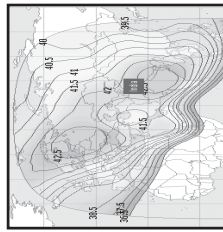

CHANNEL GUIDE

UPDATED AS OF 1ST FEBRUARY 2023 FTA = Free To Air • SCR = Scrambled • Radio Channels in Italics

FREQ/POL	CHANNEL	SR	FEC	FREE / SCRAM	NOTES
INTELSAT 17 AT 66 Deg E:					
3845 V	Tata: Kalaigarth TV, Kalaigarth Seithigal, Isai Aruvi, Sirripolli, Chithiram, Kalaigarth Murrasuvu TV, Vendarth TV, News 7 Tamil, MK Tunes, MK Six, Sai TV, Hindu Dharmam, TV 5 Kannada, Malai Murrasuvu TV, Malar TV, News J, Patrika Rajasthan, Sangamam TV, Satiram TV	28800	5/6	Mpeg 2 / Mpeg 4	Landmass beam
3876 H	Indiasign: CVR English, CVR OM Spiritual, Orange Bangla TV, Nireekshana TV, Pasand TV, DA News Plus, Hornbill TV, Madhugam TV, NK TV 24x7	14300	3/4	Mpeg4 FTA	Landmass beam
3885 V	SUN NW: Surya TV, KTV, Sun News, Sun Music, Gemini TV, Gemini Movies, Gemini Comedy, Udaya TV, Udaya Movies, Surya TV, Surya TV HD, Chutti TV, Kochu TV, Gemini Music, Surya Movies, Gemini Music HD, Gemini Movie HD, Udaya HD, Sun Bangla, Sun Marathi	30000	3/4	Mpeg4 Irdeto 2	Landmass beam
3894 H	Indiasign: HIMTV, Aradhana TV, T News, MBC TV, Calvary TV, Prarthana Bhawan TV, 7 S Music, ABN, V6 News, CVR News, Mercy TV (India), FM News, CVR Health, Inews, 10TV, 1 Sports	13840	5/6	DVB S2 Mpeg 4	Landmass beam
3914 H	New Delhi TV: NDTV 24x7, NDTV India, NDTV Profit, NDTV Prime, NDTV Good Times	11200	3/4	Mpeg4 Irdeto 2	Landmass beam
3925 V	Sun TV NW: Kushi TV, Udaya Music, Chintu TV, Adithya TV, Udaya Comedy, Surya Comedy, Surya Music, Sun Life, Gemini Life, Sun TV HD, KTV HD, Sun Music HD, Gemini TV HD	30000	3/4	Mpeg 4	Landmass beam
3932 H	Indo Teleports: Pappers TV, Maha Punjabi, Total TV, Harvana, Chardikla Time TV, Enterr10 Bangla, Enterr 10	18330	2/3	DVB S2	Landmass beam
3966 H	Thanthi TV, Janam TV, Jothi TV, Nambikkai TV, News Tamil 24x7	14400	2/3	MPEG-4/SD	Landmass beam
3984 H	VoA TV Global HD, VoA TV Indian Ocean HD, VoA TV China HD, VoA TV Africa HD, God TV Asia, Colors Mana HD (scr) PlanetCast: Shalom TV India, Media One, Kaumudy TV, Powervision TV, Sathiyam TV, Dheeran TV, Harvest TV 24x7, Safari, Aashirwad, Darshana TV Middle East, Dighvijay News 24x7, Tunes 6 Music, Velicham TV, Studio One +, Samachar Plus 24x7, Reporter	14400	3/4	DVB-S2 Mpeg4	Landmass beam
4006 H	Tata: Angel TV India, Captain TV, Madha TV, Makkal TV, Kairali Channel, We Moon TV, Puthiya Thalamurai, Sankara TV, Subhavartha TV, Tamilan TV, Vasanth TV, Win TV, Polimer, Public TV, Captain News, TV5 News, Polimer News, MK TV, Public Music TV, Kairali Arabiya, Public Movies, Mathrubhumi News, Kappa TV	30000	3/4	Mpeg 4	Landmass beam
4024 H	PlanetCast: Vijay TV, Asianet News, Asianet ME, Suvama News, Amrita TV, Goodness TV, Jahind TV, Jeevan TV, Manorama News Intl., 24 News, Flowers TV (scr), Sakhi TV	14400	2/3	Mpeg 4	Landmass beam
INTELSAT 20 / 36 at 68.50 deg E: Bom Az 193 El 67, Bir Az 215 El 71, Del 197 El 55, Chennai Az 222 El 69, Bhopal Az 202 El 61 Cal Az 223 El 55					
3715 V	KBS Korea	2800	2/3	Mpeg4	C Beam
3723 V	Indiasign: TV 9 Telugu, TV 9 Kannada, TV 9 Marathi, TV 9 Gujarati, TV 9 Bharatvarsh, Mahaa News	9600	3/4	Mpeg 4 DVB S2	C Beam
3739 H	Discovery Networks India: Discovery Channel India, D Tamil, Animal Planet India, Investigation Discovery India, Investigation Discovery India, Discovery Science India, Discovery Turbo India, TLC India, Discovery HD World India, Discovery Kids India, TLC HD India, Animal Planet HD World India	30000	3/4	Mpeg4 PowerVu	C Beam
3769 V	Aastha TV, Arisht TV, Aastha Tamil, Aastha Telugu, Aastha Kannada	7200	3/4	Mpeg 4	C Beam
3774 V	Aastha TV	2944	3/4	FTA	C Beam
3777 V	Aastha Bhajan, Vedic TV	2940	3/4	FTA	C Beam
3782 V	CGN TV	2965	3/4	FTA	C Beam
3788 V	J Movies	4400	2/3	Mpeg4 Irdeto2	C Beam
3795 H	Times Group: Times Now, Zoom, ET Now, Movies Now, Movies Now+ HD, Romedu Now, Mirror Now, Times Now World Hd, MNX HD, Movies Now Hd, Romedu Now Hd, MNX, ET Now Swadesh, Times Now Navbharat	30000	2/3	Mpeg4 Irdeto	C Beam
3795 V	Ariang World HD	5580	2/3	DVB S2 Mpeg 4	C Beam
3828 V	Indo Teleports: Jan TV, Khabar Fast, Pratinidhi Time, GS TV, Jan TV + (scr), Maha Movies, Fakt Marathi	7200	3/4	FTA Irdeto	C Beam
3850 V	Viacom 18: Colors Marathi HD, Colors Bangla HD, Colors Kannada HD, Colors Super HD, Comedy Central India, MTV Beats	14400	8/9	Mpeg4 Irdeto2	C Beam
3868 H	Sports Inspires Life: Sony Ten 1 to 4, Sony Marathi	14450	3/4	Mpeg 4	C Beam
3868 V	Vaa Movies, True Sports TV, Cinema TV, Naaptol Tamil, Naaptol Kannada, MTV Beats HD (scr), Colors Cineplex HD (scr)	14400	2/3	Mpeg4	C Beam
3890 V	Daystar TV	1954	5/6	FTA	C Beam
3900 H	Sony Pictures Networks India: Sony SAB TV India, Sony Pix, Sony Aath, Sony Six, Sony Pal, Sony Max India, Sony Max 2, SET India	22222	5/6	Mpeg 4	C Beam
3913 V	KBS World HD	6510	3/4	Mpeg 4/ Xcrypt	C Beam
3922 V	India TV India TV	7000	5/6	Mpeg 4 Irdeto	C Beam
3930 H	Sports Inspires Life: Sony Six HD, Sony Ten 2 HD, Sony Ten 3 HD, Ten Cricket HD	25000	2/3	Mpeg 4	C Beam
3974 H	Zee Turner: Pogo, CNN Intl S, Asia, Cartoon Network Pakistan, Cartoon Network India	19500	3/4	PowerVu	C Beam
3974 V	Zee NW: Zee Talkies HD, Zee Bangla HD, Zee Tamil HD, Zee Kerala HD, Zee Cinemalu HD, Zee Chitramandir	22500	5/6	Mpeg 4 Conax	C Beam
3993 H	Viacom 18: MTV India, Colors Rishley Asia, Colors Asia Pacific	4000	2/3	Mpeg4, Irdeto	C Beam
3995 V	Sun 18 Media Services: CNBC TV 18, CNBC Awaaz, News 18 Lokmat, CNBC Bajar, CNBC TV 18 Prime HD & TV Middle East, Zee Zest	6666	3/4	Mpeg4, Irdeto	C Beam
4000 H	Sun 18 Media Services: CNBC TV 18, CNBC Awaaz, News 18 Lokmat, CNBC Bajar, CNBC TV 18 Prime HD	7500	3/4	Mpeg 4 Conax	C Beam
4003 V	Lamhas: Shubb TV, Abzy Movies, Sandesh News, Shubb Cinema, Abzy Cool, Abzy Dhrakad, InSync	7200	3/4	Mpeg4 DVB S2	C Beam
4013 H	Indiasign: News Time Bangla, Rupashi Bangla, Aakash Aath, Dhoom Music, R Plus, NewsTime Assam, Manoranjan Movies, R+ Gold	7200	3/4	Mpeg 4 DVB S2	C Beam